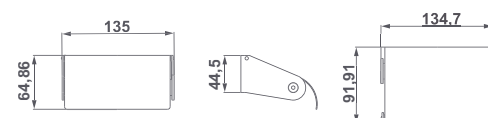

53152 PORTARROLLOS CON TAPA €/u 38,0
● 00 Cromo ● 02 Negro

53132 TOALLERO 30 CM €/u 63,0
● 00 Cromo ● 02 Negro

53133 TOALLERO 40 CM €/u 72,0
● 00 Cromo ● 02 Negro

53134 TOALLERO 50 CM €/u 76,0
● 00 Cromo ● 02 Negro