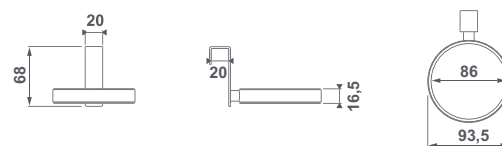

53142 PERCHA COLGANTE €/u 35,0
● 00 Cromo ● 02 Negro