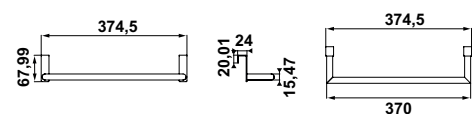

53141 TOALLERO COLGANTE DE 27,5 €/u
● 00 Cromo 58,0
● 02 Negro ○ 01 Blanco 58,0