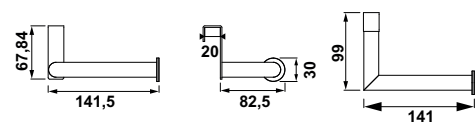

53144 SOPORTE SECADOR COLGANTE €/u
● 00 Cromo 32,0
● 02 Negro 32,0