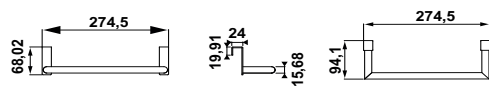

53142 PERCHA COLGANTE €/u
● 02 Negro 35,0
● 00 Cromo 35,0