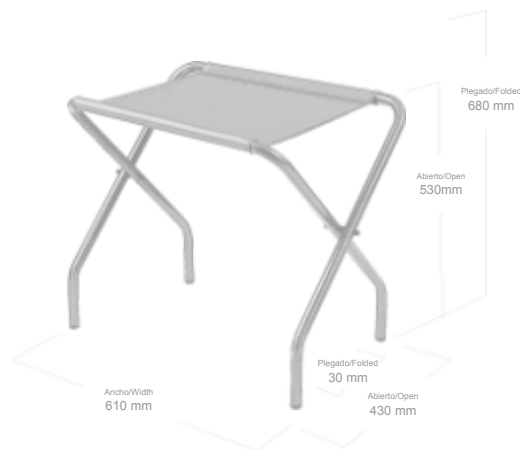

- **504024-N-N**
  Reposamaletas Susan
  Acabado: Negro-negro
  Fabricada en acero inox y polipiel
  Luggage rack Susan
  Finish: Black-black
  Made of stainless steel and leatherette