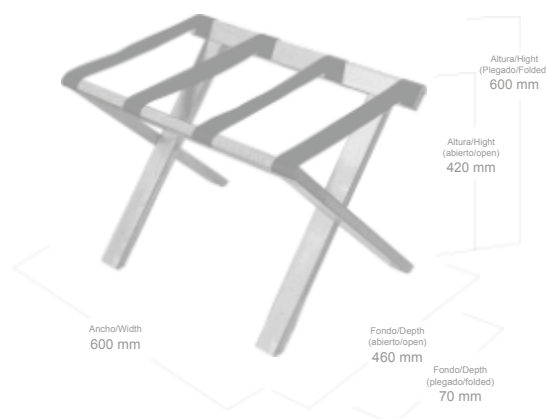

ALTURA/HEIGHT	ANCHO/WIDTH	FONDO/DEPTH
420 mm	600 mm	460 mm