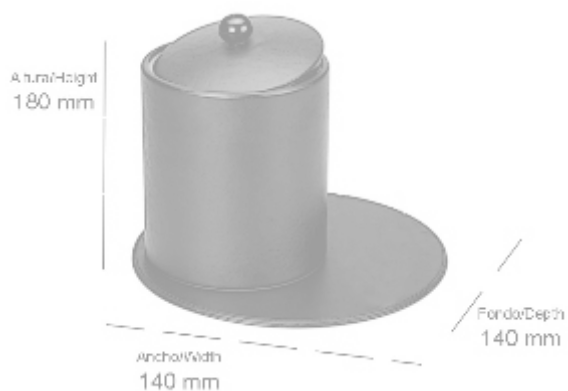

COMPLEMENTOS ACCESSORIES

ALTURA/HEIGHT	ANCHO/WIDTH	FONDO/DEPTH
180 mm	140 mm	140 mm