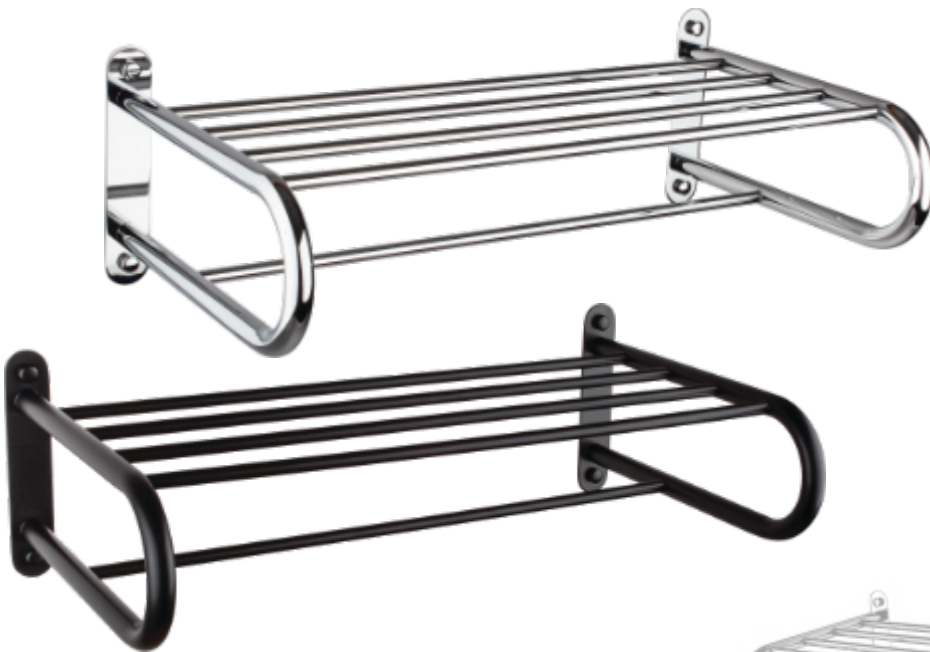

● **061500** Toallero repisa con barra
Acabado: Cromo brillo
Towel shelf with bar
Finish: Bright chrome

● **061500-N** Toallero repisa con barra
Acabado: Negro mate
Towel shelf with bar
Finish: Matt black