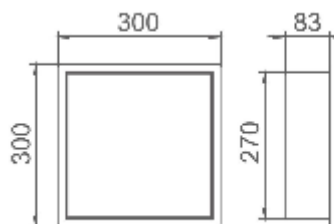

- **509500-N** Repisa baño-ducha empotrable
  Acabado: Negro mate
  Bath-shower built-in shelf
  Finish: Matt black

Material: Acero inox / *Stainless steel*