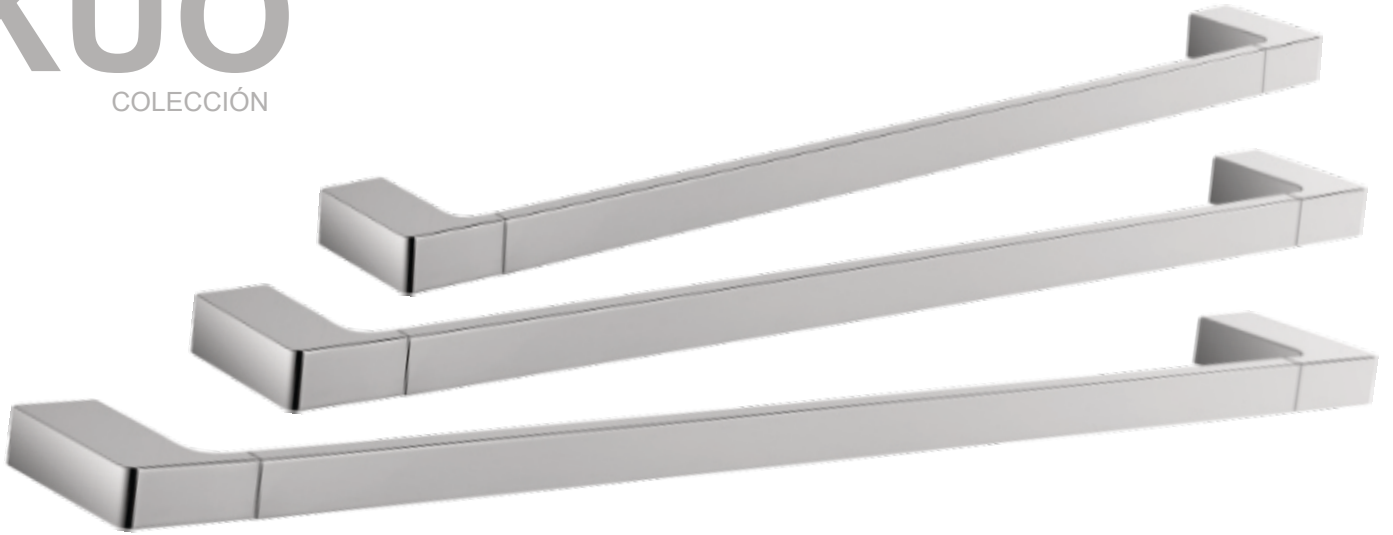

- **160301** Toallero barra 30cm
  Acabado: Cromo brillo
  Towel rail 30cm
  Finish: Bright chrome
- **160701** Toallero barra 40cm
  Acabado: Cromo brillo
  Towel rail 40cm
  Finish: Bright chrome
- **160601** Toallero barra 50cm
  Acabado: Cromo brillo
  Towel rail 50cm
  Finish: Bright chrome