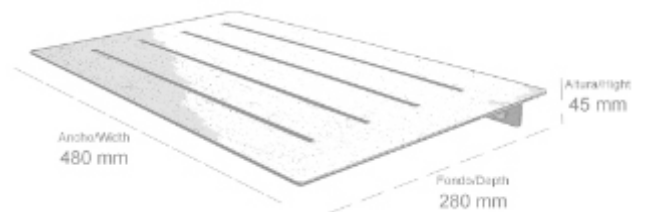

TEKNO

COLECCIÓN

- **170602** Toallero repisa
  Acabado: Inox satinado
  Towel shelf
  Finish: Satin stainless steel

Material: Acero inox / Stainless steel

ALTURA/HEIGHT	ANCHO/WIDTH	FONDO/DEPTH
45 mm	480 mm	280 mm