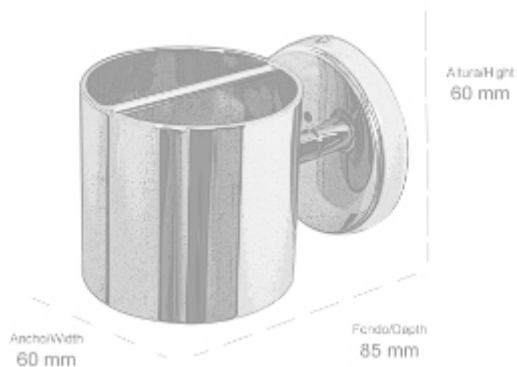

ALTURA/HEIGHT	ANCHO/WIDTH	FONDO/DEPTH
60 mm	60 mm	85 mm