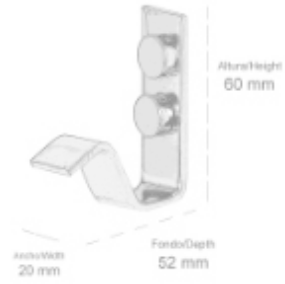

- **130001-N** Percha de baño 90°
  Acabado: Negro mate
  90° Robe hook
  Finish: Matt black

Material: Acero inox / Stainless steel

ALTURA/HEIGHT	ANCHO/WIDTH	FONDO/DEPTH
60 mm	20 mm	52 mm