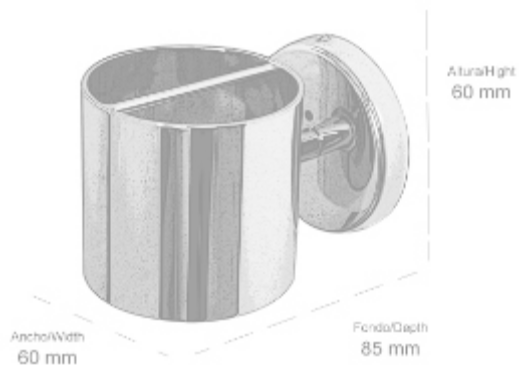

SOPORTES HOLDERS

- **307106** Soporte de pared para plancha de pelo
  Acabado: Negro
  Wall-mounted hair straightener holder
  Finish: Matt black

Material: Latón / Material: Brass

ALTURA/HEIGHT	ANCHO/WIDTH	FONDO/DEPTH
60 mm	60 mm	85 mm

- **307105** Soporte de pared para plancha de pelo
  Acabado: Cromo brillo
  Wall-mounted hair straightener holder
  Finish: Bright chrome

Material: Latón / Material: Brass