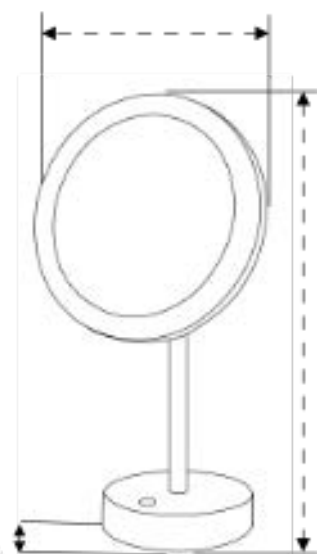

WORKS WITH 4 AA 6V BATTERIES

ON TOUCH SENSOR

5 MIN OFF TIMER

MADE OF BRASS AND STAINLESS STEEL

MATTE BLACK FINISHED

Ancho/Width  
Ø200 mm

Altura/Height  
380 mm

Fondo/Depth  
140 mm

# ESPEJO AUMENTO

REF: 200111

ESPEJO DE AUMENTO DE SOBREMESA  
TAMAÑO DEL ESPEJO Ø20cm  
X3 AUMENTOS  
FABRICADO EN LATÓN Y ACERO INOX  
ACABADO DORADO

---

TABLE TOP MAGNIFYING MIRROR  
MIRROR SIZE Ø20cm  
X3 INCREASES  
MADE OF BRASS AND STAINLESS STEEL  
GOLDEN FINISHED