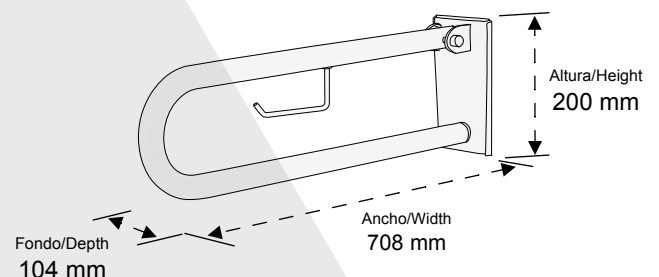

NUEVO NEW
2023

● **601100-N**

Asidero abatible 700 con portarrollos
Acabado: Negro mate

Folding grab rail 700 with paper holder
Finish: Matt black

Material: Acero inox

Material: Stainless steel

NUEVO NEW
2023

● **601900-N**

Asidero abatible extraible 700 con
portarrollos
Acabado: Negro mate

Folding and removable grab rail 700
with paper holder
Finish: Matt black

Material: Acero inox

Material: Stainless steel