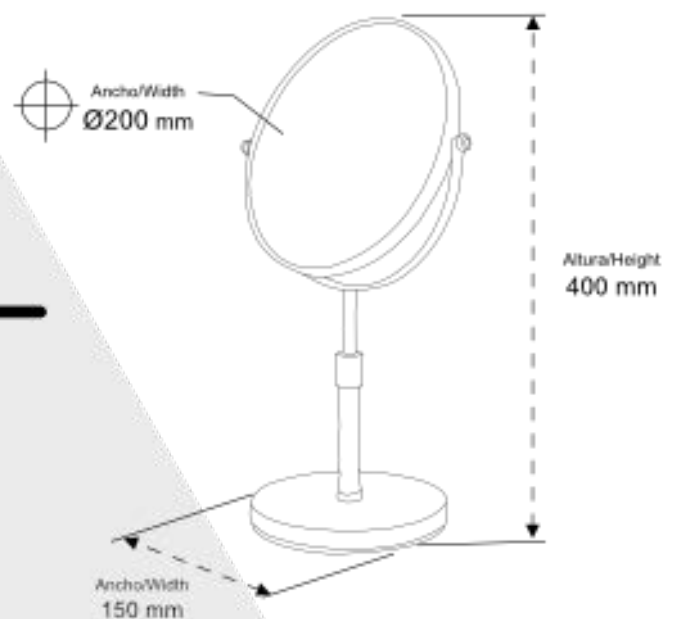

WORKS WITH 4 AA 6V BATTERIES

ON TOUCH SENSOR

5 MIN OFF TIMER

MADE OF BRASS AND STAINLESS STEEL

MATTE BLACK FINISHED

Ancho/Width  
Ø200 mm

Altura/Height  
380 mm

Fondo/Depth  
140 mm

# ESPEJO AUMENTO

REF: 200111

ESPEJO DE AUMENTO DE SOBREMESA  
TAMAÑO DEL ESPEJO Ø20cm  
X3 AUMENTOS  
FABRICADO EN LATÓN Y ACERO INOX  
ACABADO DORADO

---

TABLE TOP MAGNIFYING MIRROR  
MIRROR SIZE Ø20cm  
X3 INCREASES  
MADE OF BRASS AND STAINLESS STEEL  
GOLDEN FINISHED