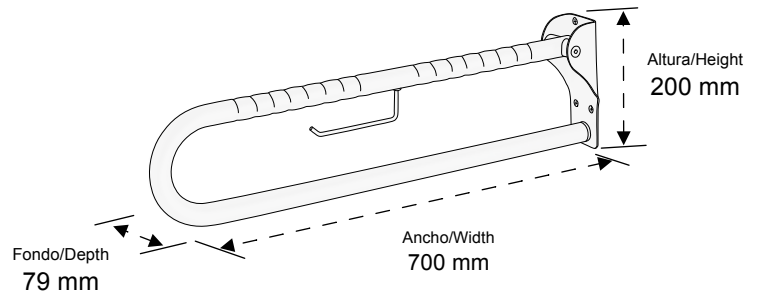

NUEVO NEW
2023

● **601900-N**

Asidero abatible extraible 700 con
portarrollos
Acabado: Negro mate

Folding and removable grab rail 700
with paper holder
Finish: Matt black

Material: Acero inox

Material: Stainless steel