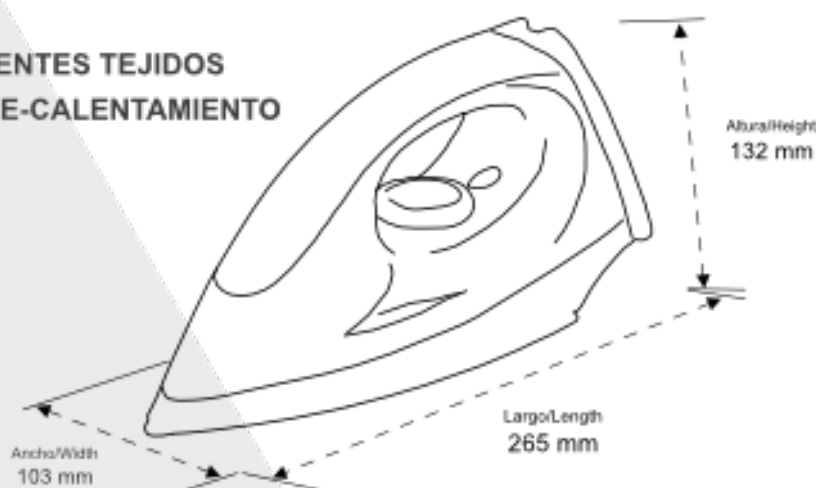

Ghessu
★★★★★

NUEVO
NEW
2023

PLANCHA EN SECO **BLACK LINE**
DRY IRON **BLACK LINE**

REF: 400311

PLANCHADO EN SECO

ENCHUFE EU

220-240V 50-60Hz | 1000W

TEMPERATURA AJUSTABLE PARA DIFERENTES TEJIDOS
PROTECCIÓN DE SEGURIDAD POR SOBRE-CALENTAMIENTO

PILOTO LUZ INDICADOR TEMPERATURA

SUELA ANTI-ADHERENTE

AUTO APAGADO

CABLE DE 1,8M

DRY IRON

EU PLUG

220-240V 50-60Hz | 1000W

ADJUSTABLE TEMPERATURE FOR DIFFERENT FABRICS

OVER HEAT SAFETY PROTECTION

TEMPERATURE PILOT LIGHT

NON-STICK SOLEPLATE

AUTO-SHUT OFF

POWER CORD 1,8M