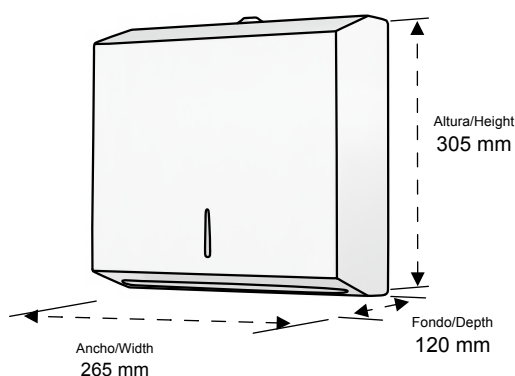

DISPENSADORE DE PAPEL
PAPEL DISPENSERS

NUEVO NEW
2023

- **502501** Dispensador de toallitas zig-zag
  Acabado: Negro mate
  Zig-zag towel dispenser
  Finish: Matt black

Material: Acero
Material: Steel

NUEVO NEW
2023

- **502602-N** Portarrollos industrial
  Acabado: Negro mate
  Toilet roll dispenser
  Finish: Matt black

Material: Acero
Material: Steel