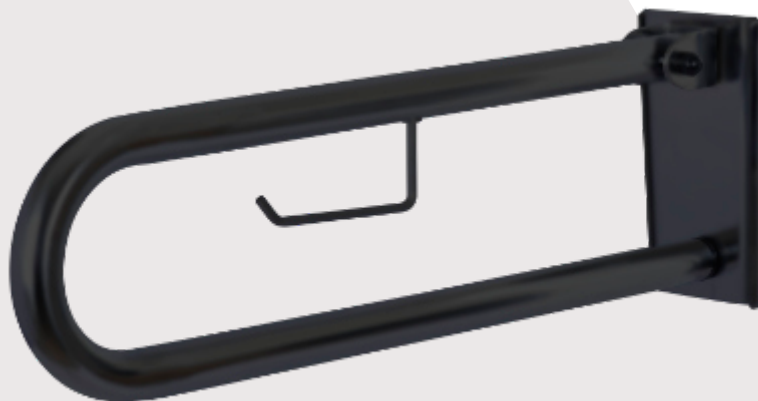

NUEVO NEW
2023

● **601900-N**

Asidero abatible extraible 700 con
portarrollos
Acabado: Negro mate

Folding and removable grab rail 700
with paper holder
Finish: Matt black

Material: Acero inox

Material: Stainless steel