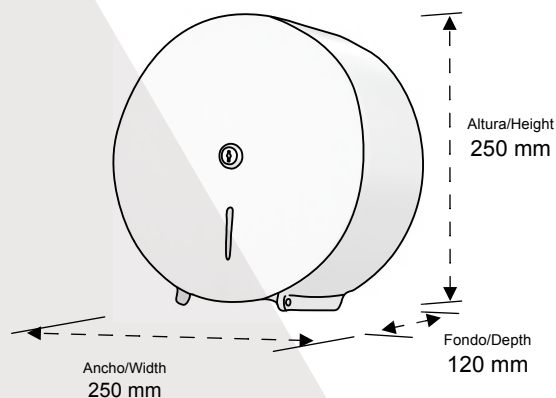

NUEVO NEW
2023

- **502602-N** Portarrollos industrial
  Acabado: Negro mate
  Toilet roll dispenser
  Finish: Matt black

Material: Acero
Material: Steel