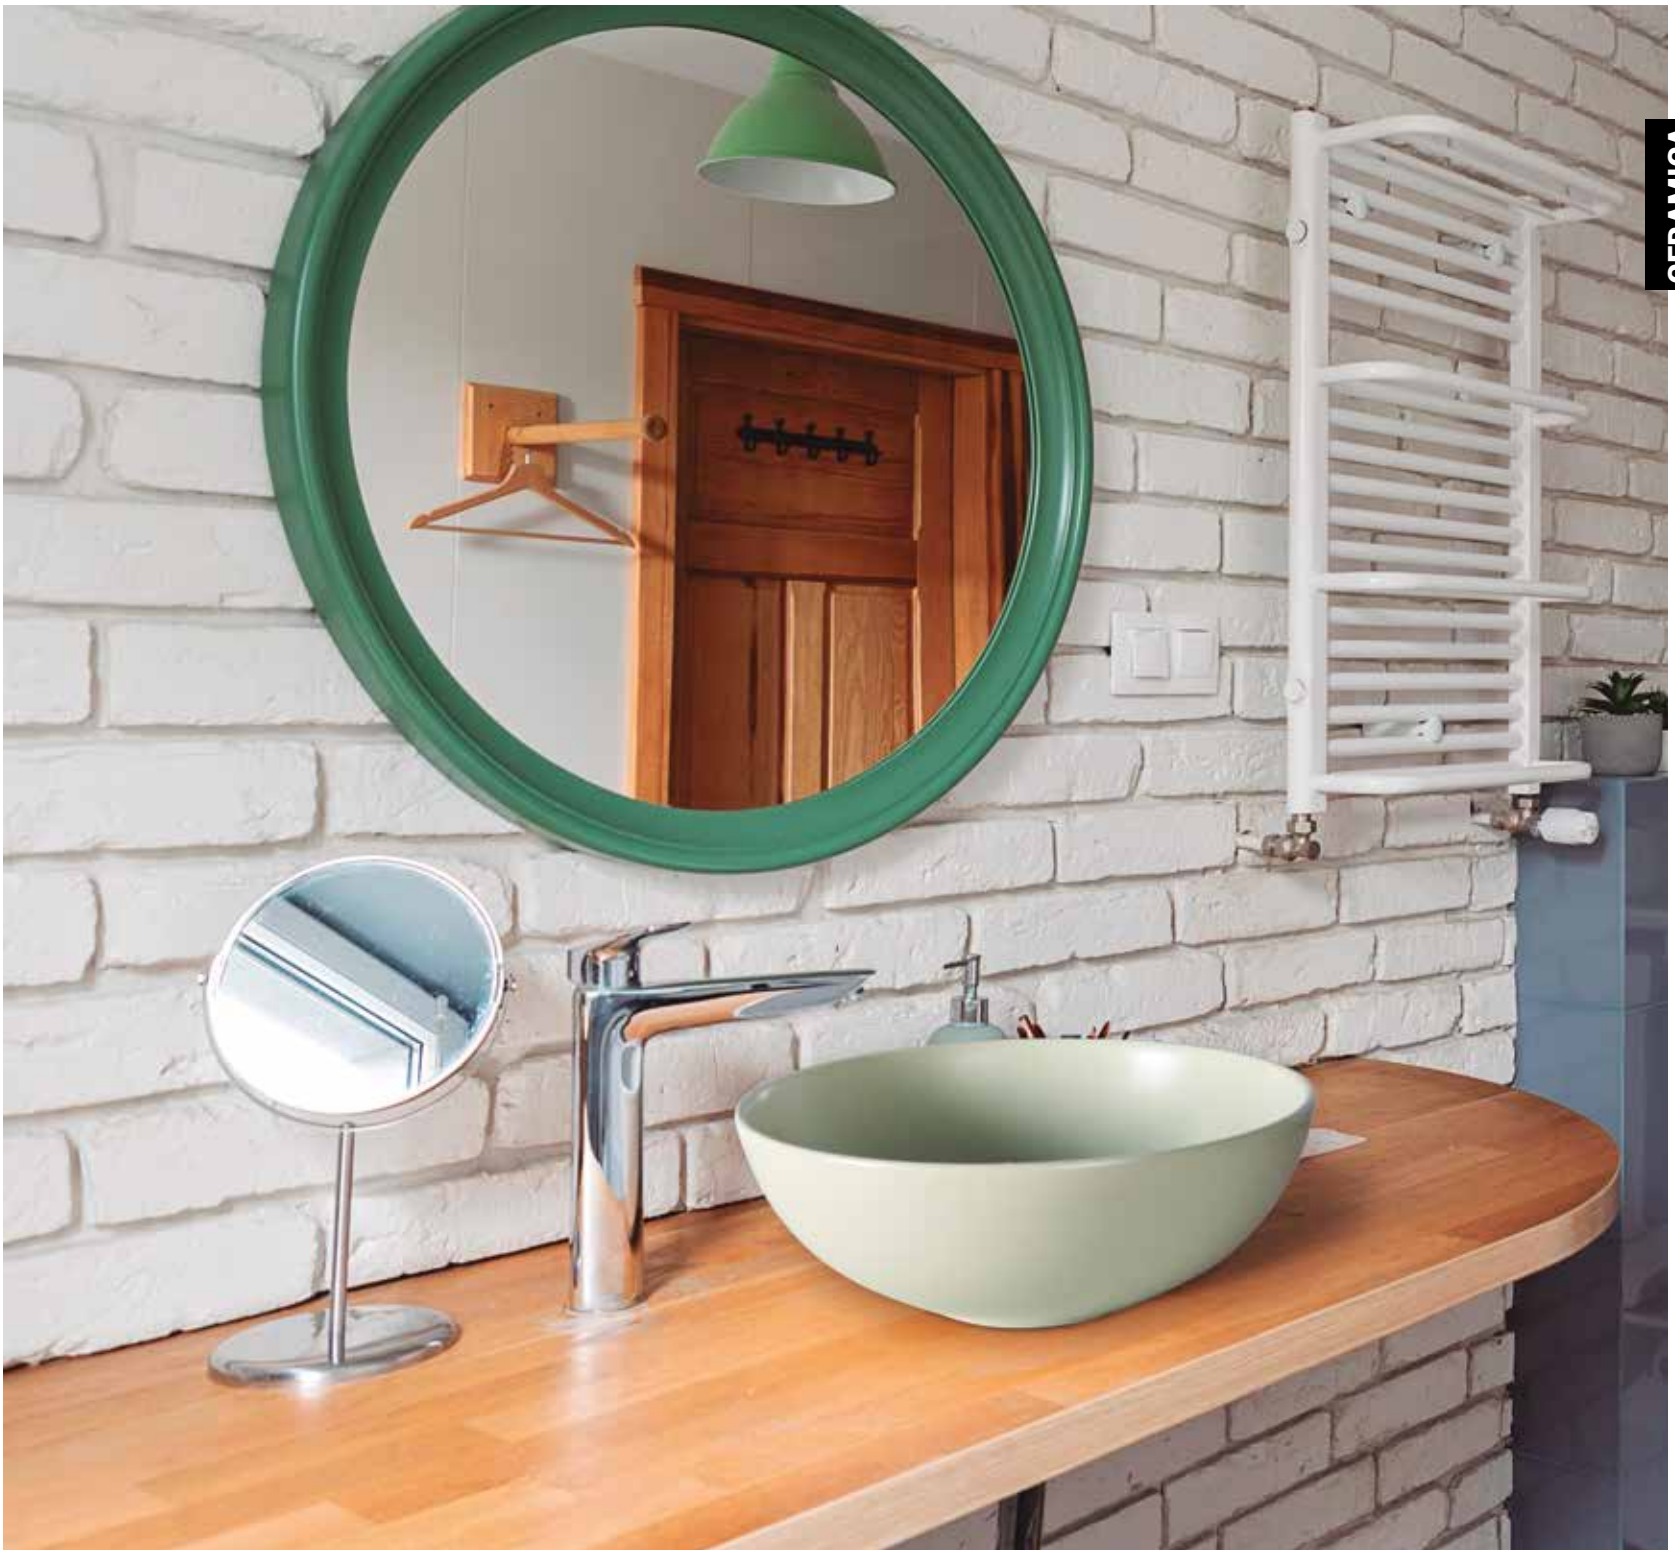

Mod. Ceram Verde