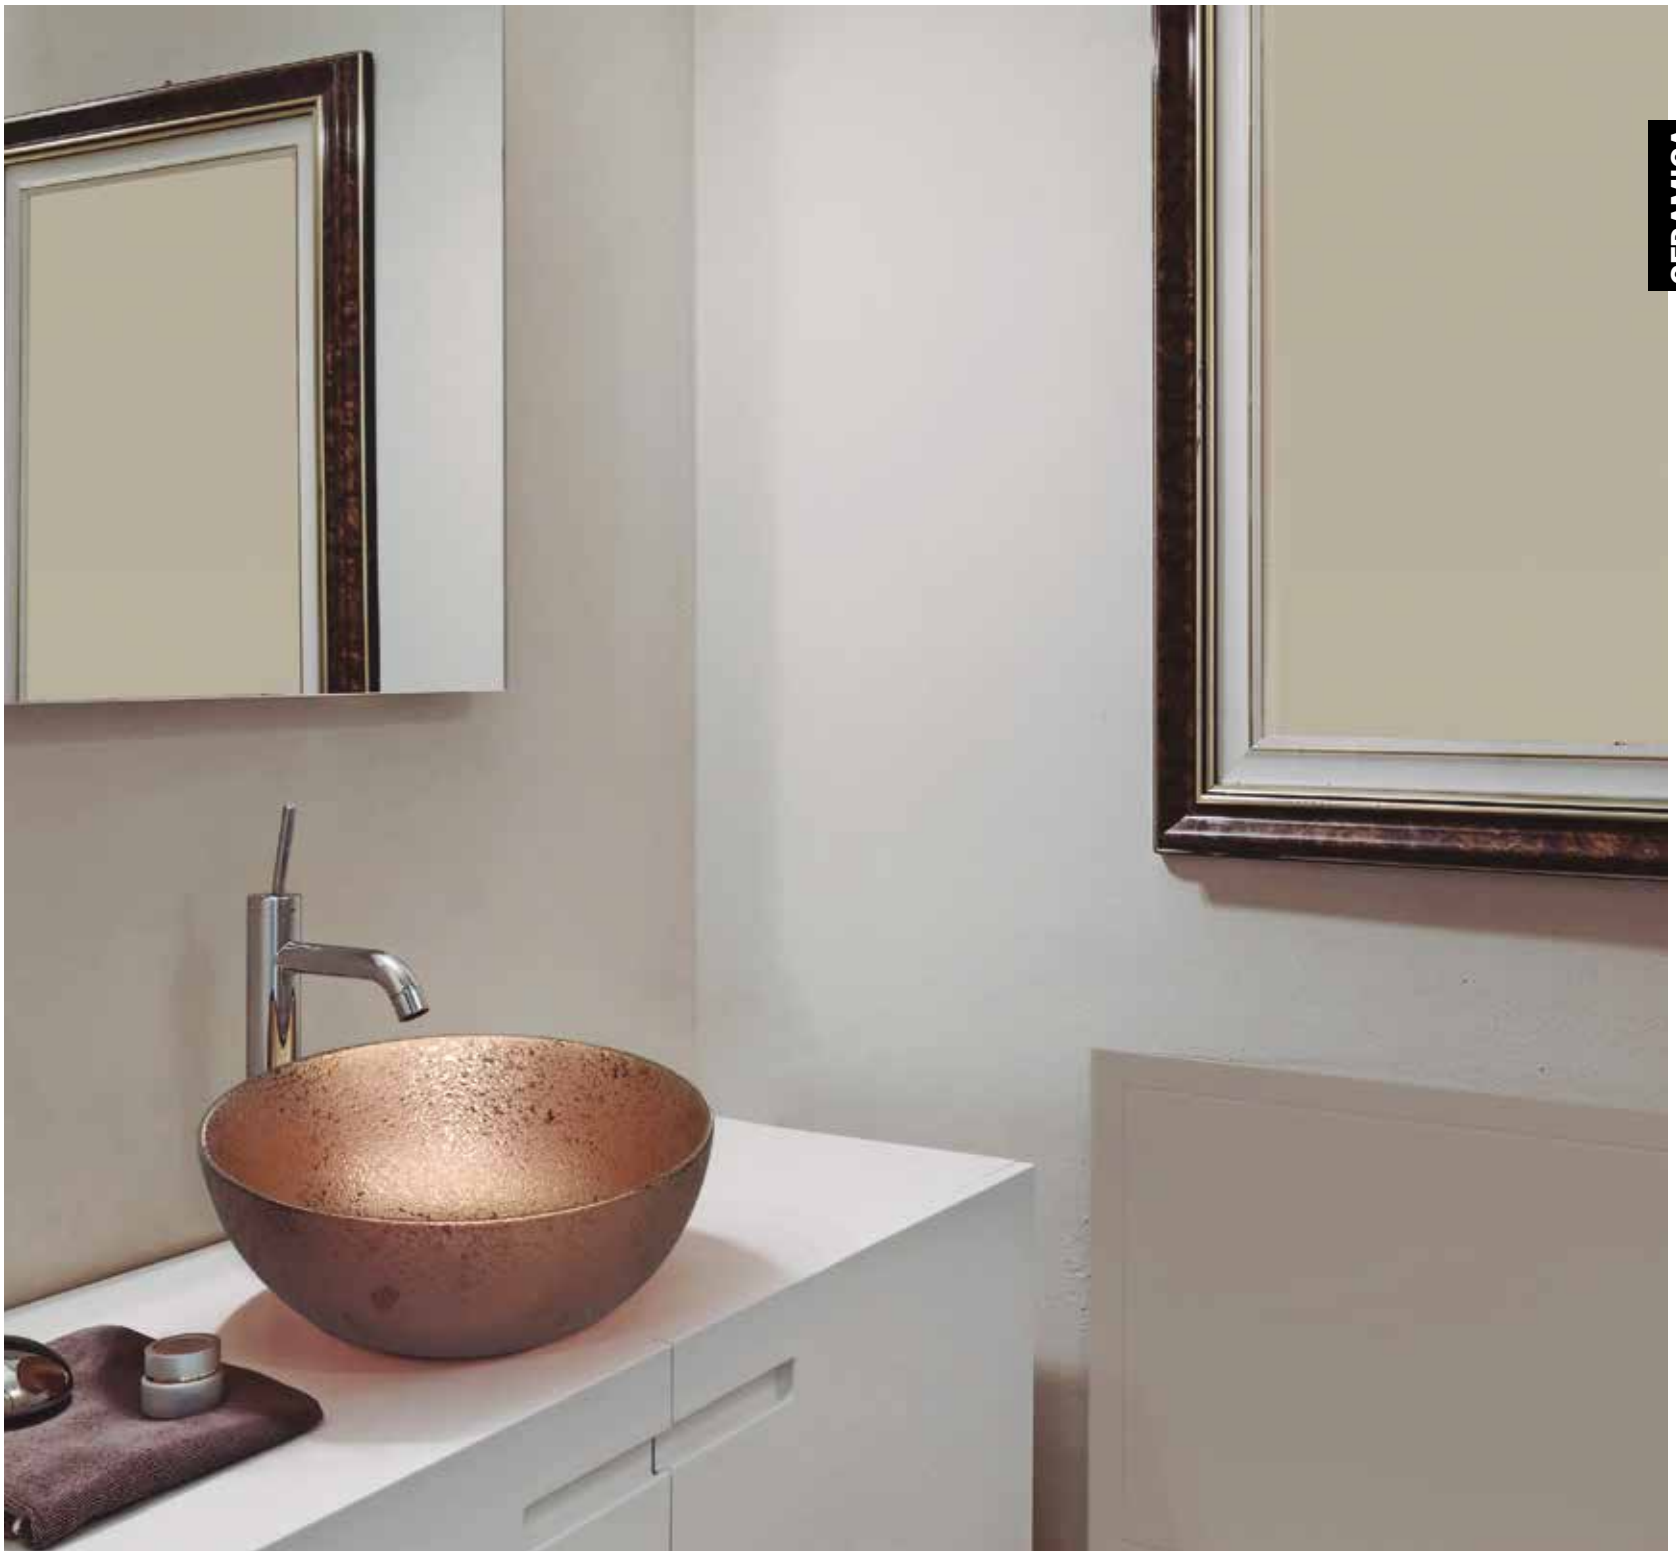

Mod. Pluie Rosa