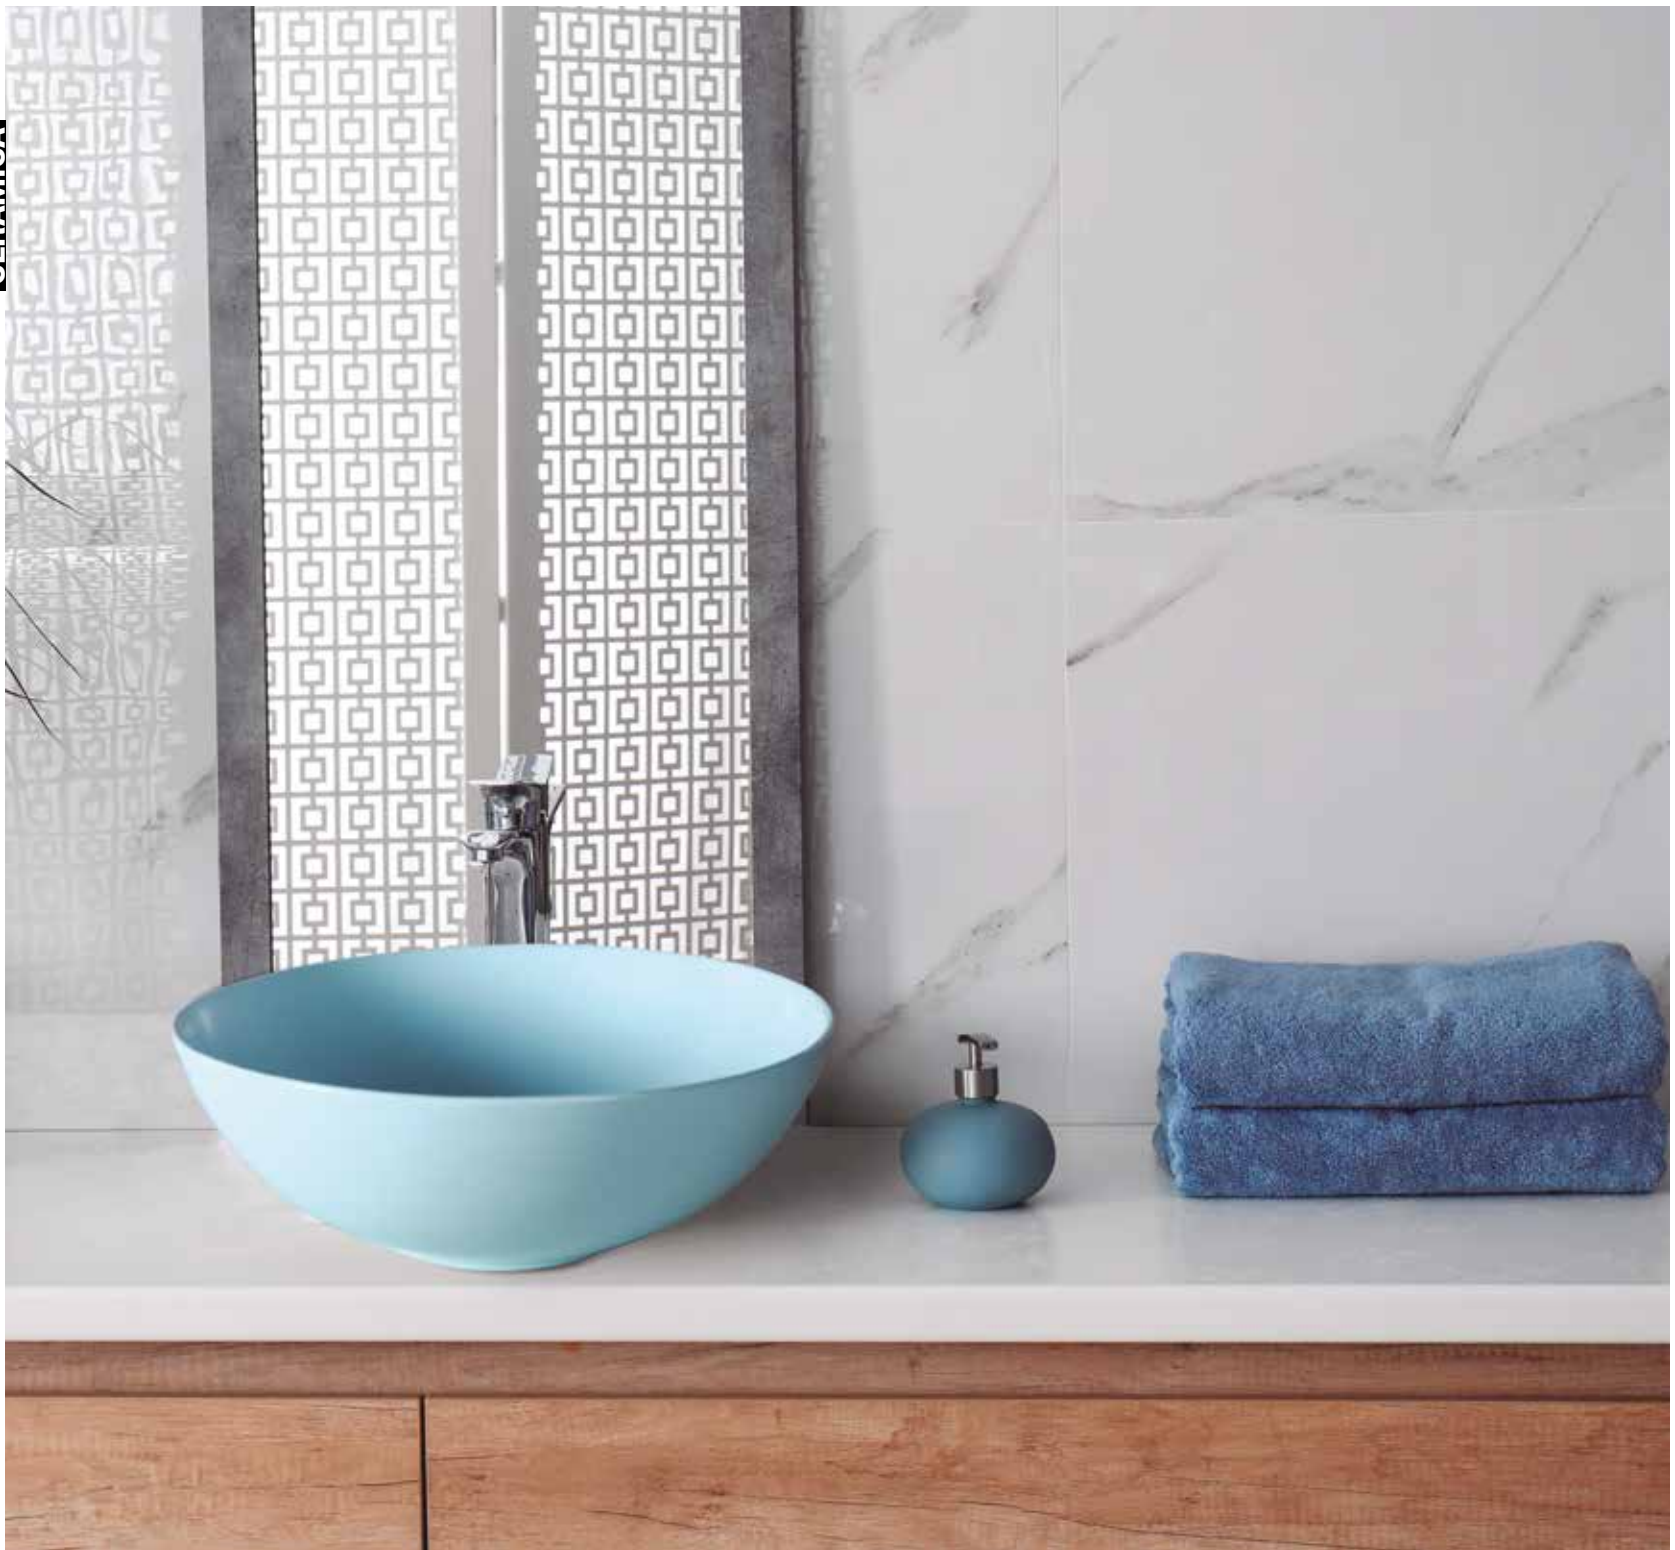

Mod. Coco

Mod. Ceram Azul