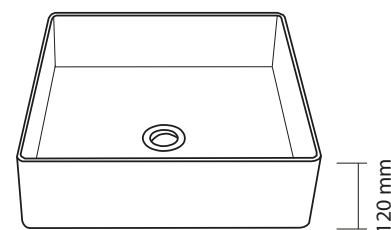

Metal Gold Square 7 kg. ud. p. 54

Metal Rosa Square 7 kg. ud. p. 52