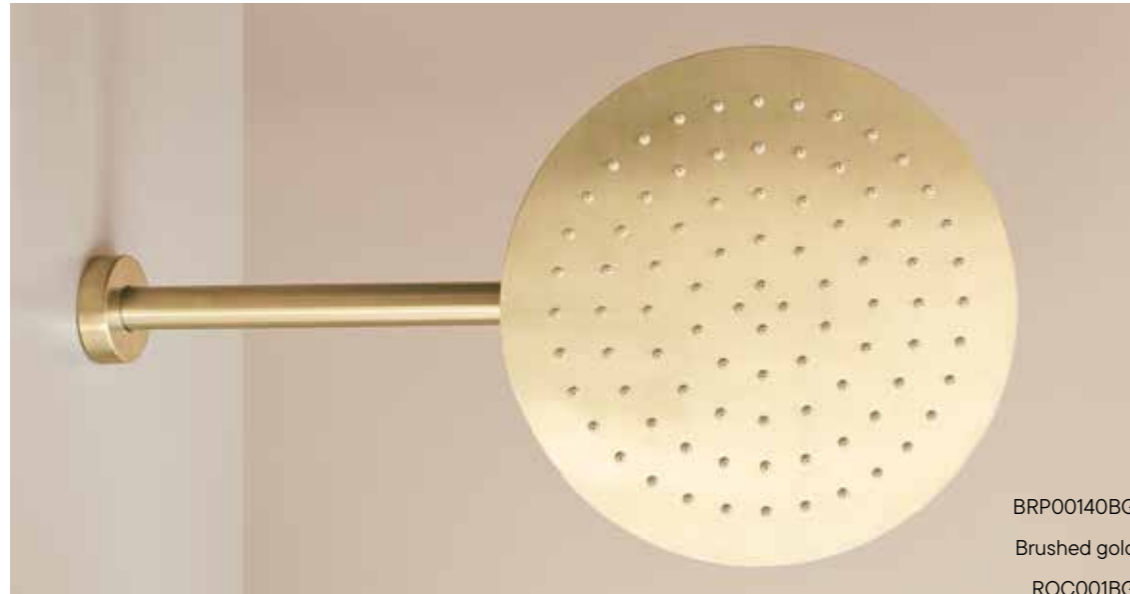

Termostática
Thermostatic mixer

TH2D001NB
Nickel brushed
TH2000

ROC00130BM
BRP00140BM
TH2D001BM
Black matt
TH2000

Loop

Monomando
Single lever

BRP00140BG
Brushed gold
ROC001BG

MH2D001BG
Brushed gold
MH2000

Loop