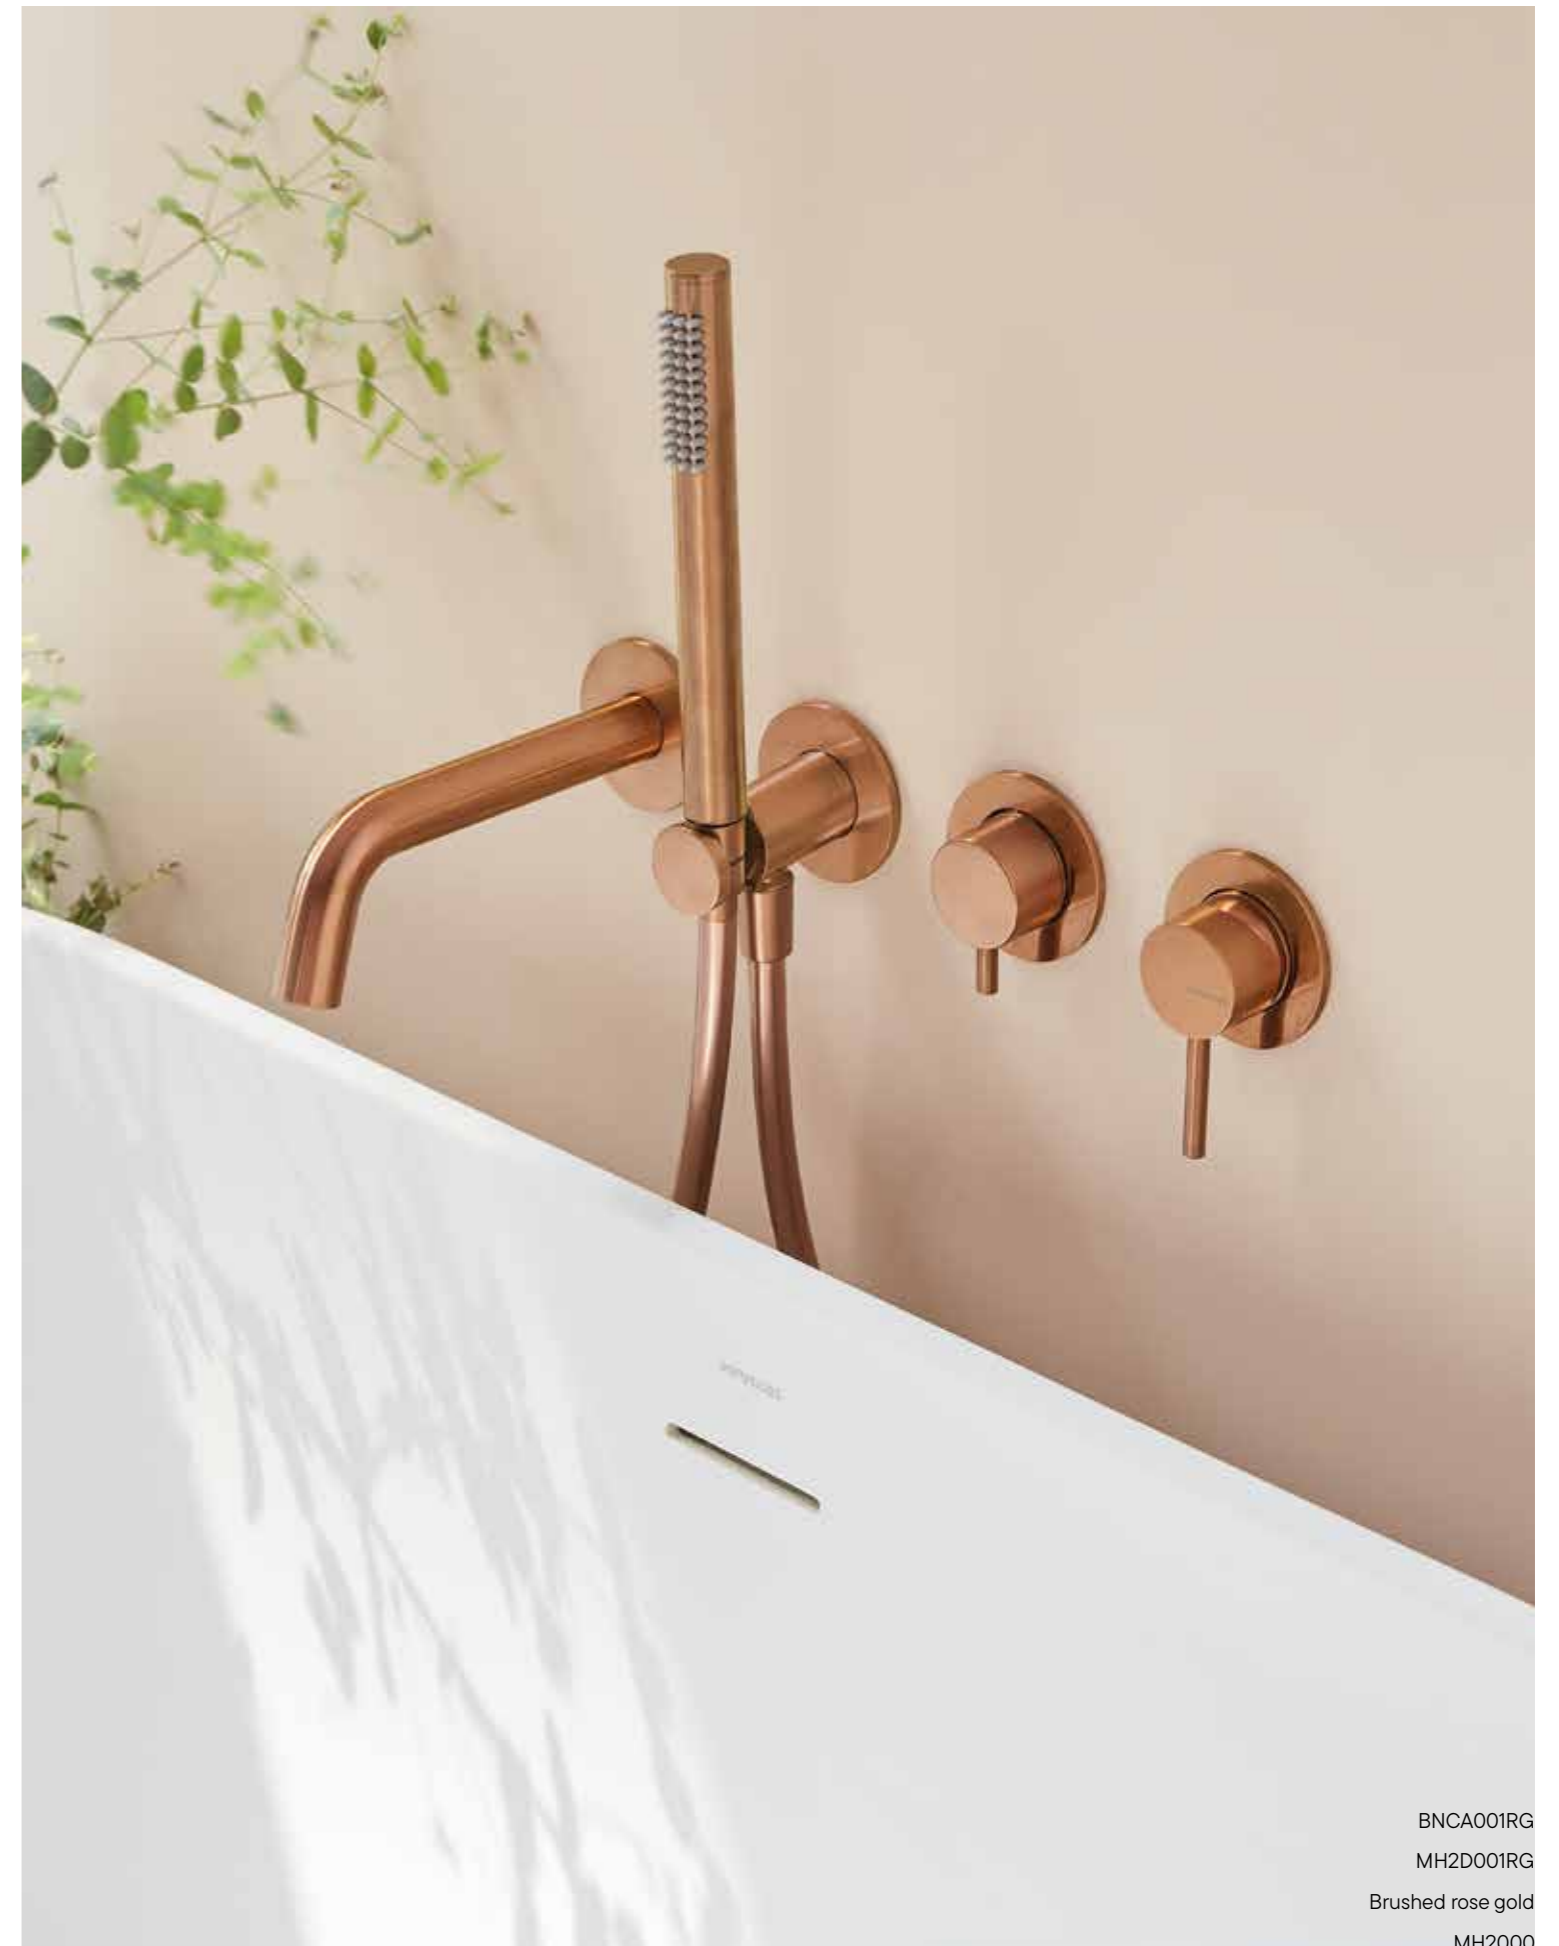

BNEX001BM
Black matt

Loop

Monomando
Single lever

BNBB001MG
Metal gun

BNCA001RG
MH2D001RG
Brushed rose gold
MH2000

Loop / Loop K

Monomando de lavabo
Basin mixer
p. 173

Monomando alto de lavabo
High basin mixer
p. 173