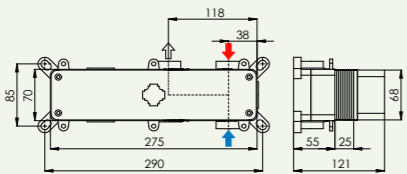

mm

Cuerpo encastre universal
Universal concealed body

Monomando
Mixer

2 vias
2 ways

Cartucho SEDAL
SEDAL cartridge

Caudal 19,1 l/min a 3 BAR
Flow rate 19,1 l/min at 3 BAR

Caudal a 3 BAR 22,8 l/min
Flow rate at 3 BAR 22,8 l/min

Conexiones 3/4" hembra latón
Connections 3/4" female brass

Caño de bañera mural / Wall-mounted bathtub spout

CR	BM	MG	NB	BG	RG
BNCA001CR	BNCA001BM	BNCA001MG	BNCA001NB	BNCA001BG	BNCA001RG

Monomando ducha mural horizontal de 2 vias / Wall-mounted shower mixer 2 ways

CR	BM	MG	NB	BG	RG
MH2D001CR	MH2D001BM	MH2D001MG	MH2D001NB	MH2D001BG	MH2D001RG
MH2D011CRCR	MH2D011BMBM	MH2D011MGMG	MH2D011NBNB	MH2D011BGBG	MH2D011RGRG
CR	BM	MG	NB	BG	RG
MH2D001CRS	MH2D001BMS	MH2D001MGS	MH2D001NBS	MH2D001BGS	MH2D001RGS
MH2D011CRCRS	MH2D011BMBMS	MH2D011MGMGs	MH2D011NBNBS	MH2D011BGBGS	MH2D011RGRGS

sanybox para monomando horizontal 2 vias mural / Horizontal wall-mounted mixer 2 way sanybox

MH2000

* Las griferías murales contemplan solo la parte externa, el pedido debe acompañarse con el cuerpo de encastre sanybox correspondiente.

* Wall-mounted faucets only include the external part, the order must be complemented with the corresponding concealed body sanybox.

** El caño de bañera es independiente de la sanybox MH2000. Para crear una batería mural de bañera completa, el caño se puede alimentar de la salida libre de la sanybox MH2000.

** The bath spout is independent from the sanybox MH2000. To create a complete bathtub wall-mounted battery, the spout can be fed from free outlet of sanybox MH2000.