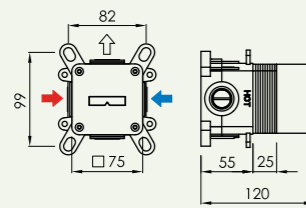

mm

Cuerpo encastre universal
Universal concealed body

Monomando Mixer

Cartucho SEDAL
SEDAL cartridge

Caudal 26.2 l/min a 3 BAR
Flow rate 26.2 l/min at 3 BAR

1 vía
1 way

Conexiones 1/2" hembra latón
Connections 1/2" female brass