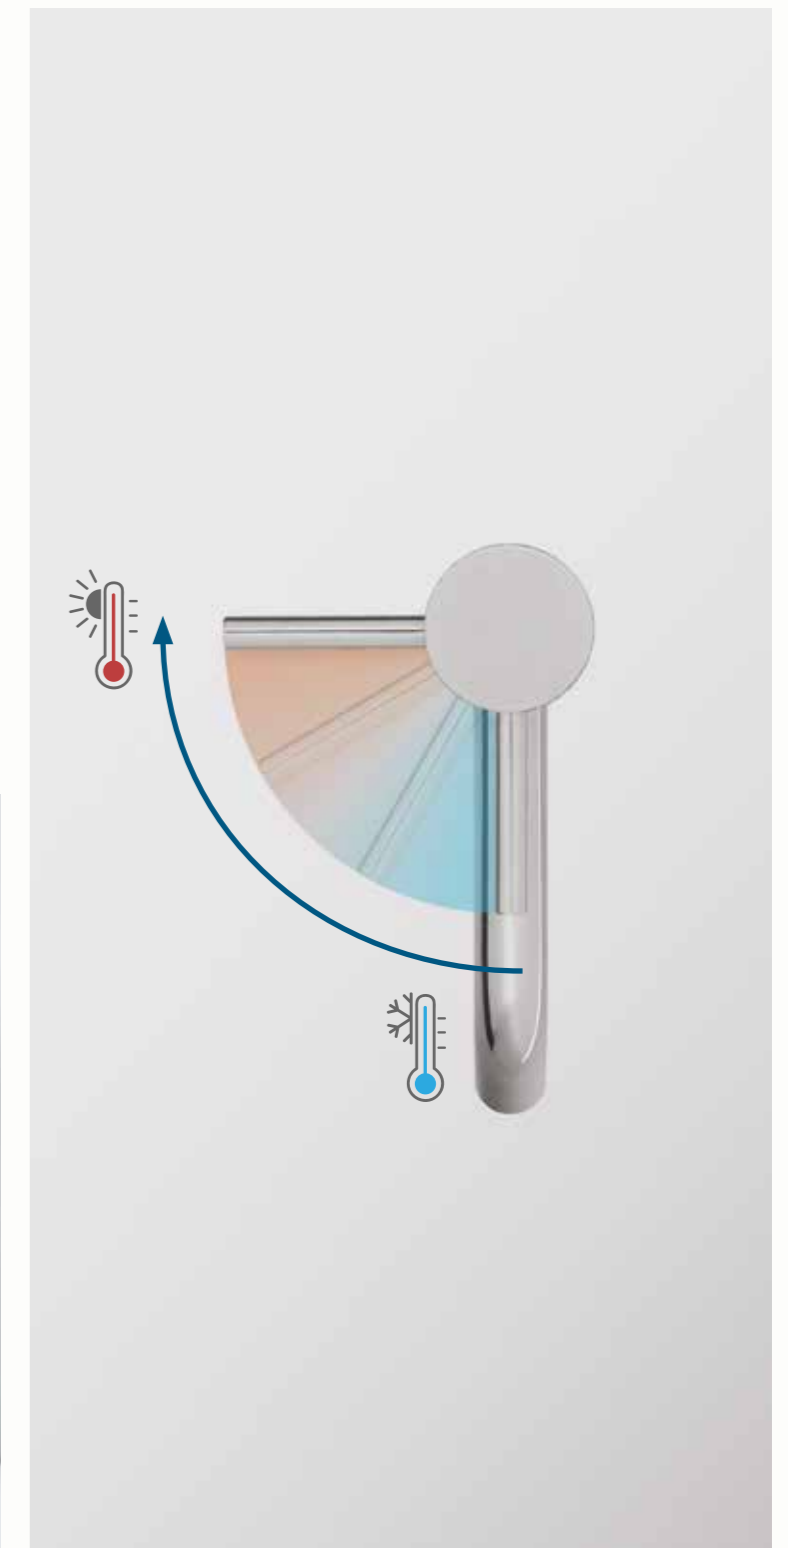

Cold Open

Apostamos por el sistema de apertura en frío, Cold Open, en los monomandos de lavabo como muestra de nuestro compromiso con el ahorro de energía y preservación del medioambiente. En posición centrada el grifo suministra agua fría, es necesaria una ligera rotación a la izquierda para suministrar agua templada, haciendo así consciente al usuario del empleo de energía según sus preferencias.

As part of our commitment to energy saving and environmental preservation, our single-lever basin mixers benefit from a cold-open system. In the central position the tap supplies cold water, a slight rotation to the left is necessary to supply warm water, thus making the user aware of the use of energy according to his preferences.