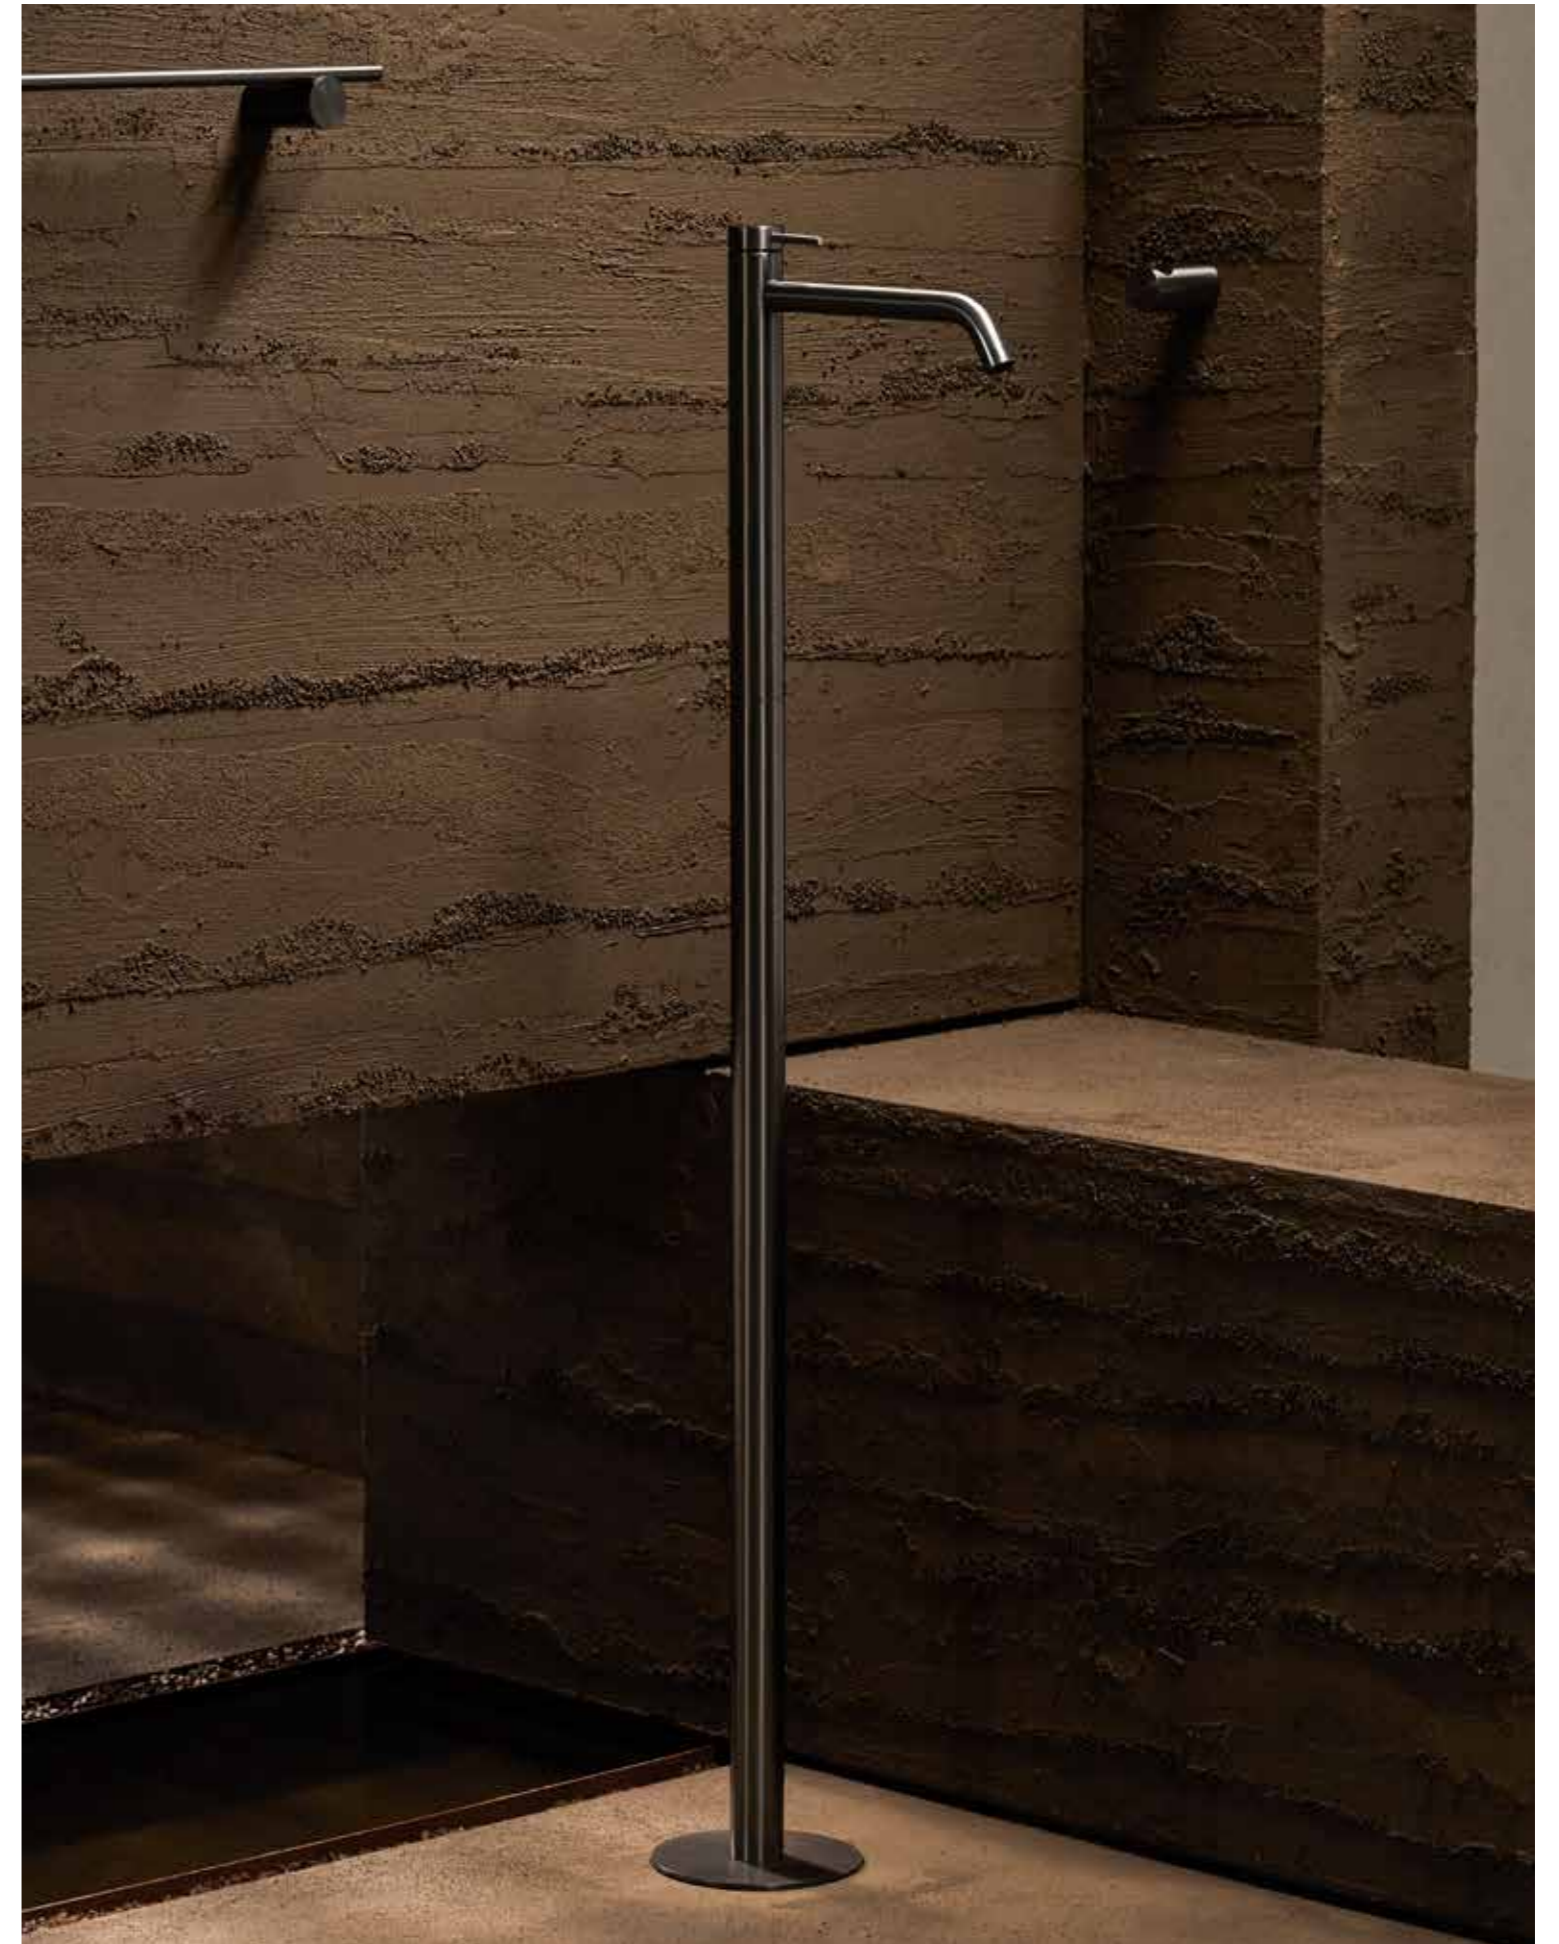

Pool

Monomando
Single lever

MEX006SSRM
Raw metal