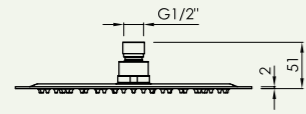

Loop / Loop K

Rociador acero inoxidable 2mm
2mm stainless steel shower head

Limitador de caudal
Flow restrictor

Tetinas antica
Anti-limescale nozzles

Ahorro de agua
Water saving