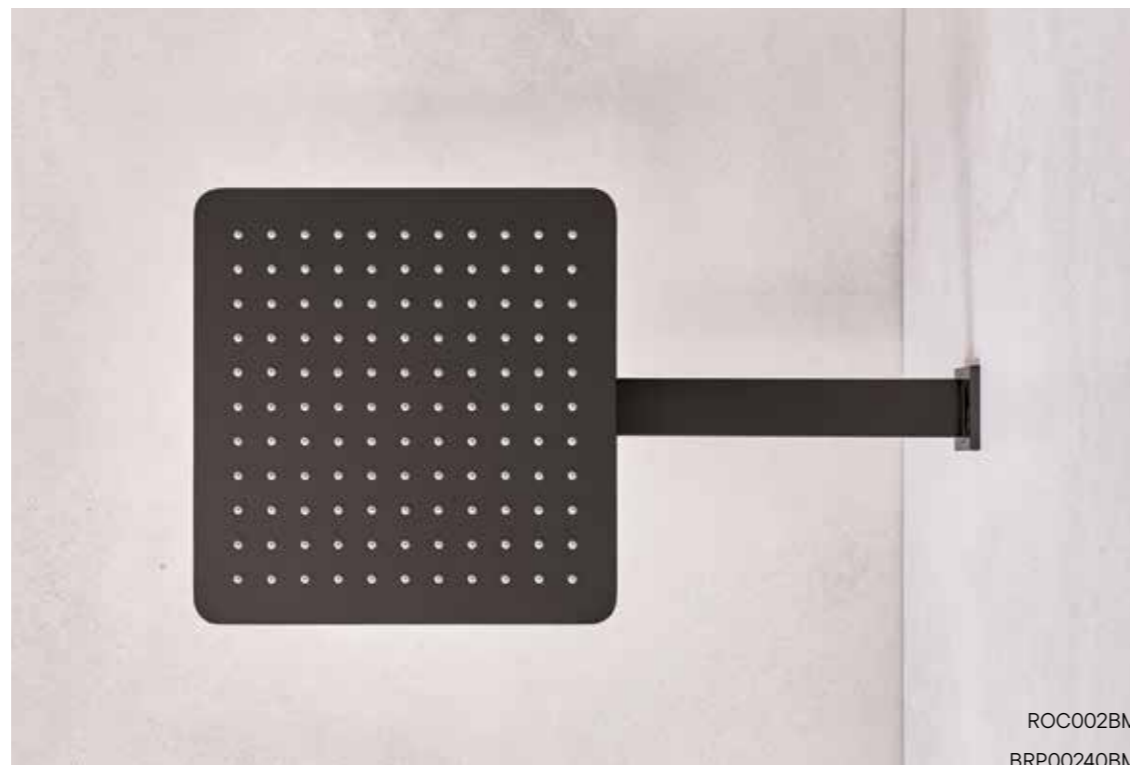

Cubo

Monomando
Single lever

ROC002BM
BRP00240BM