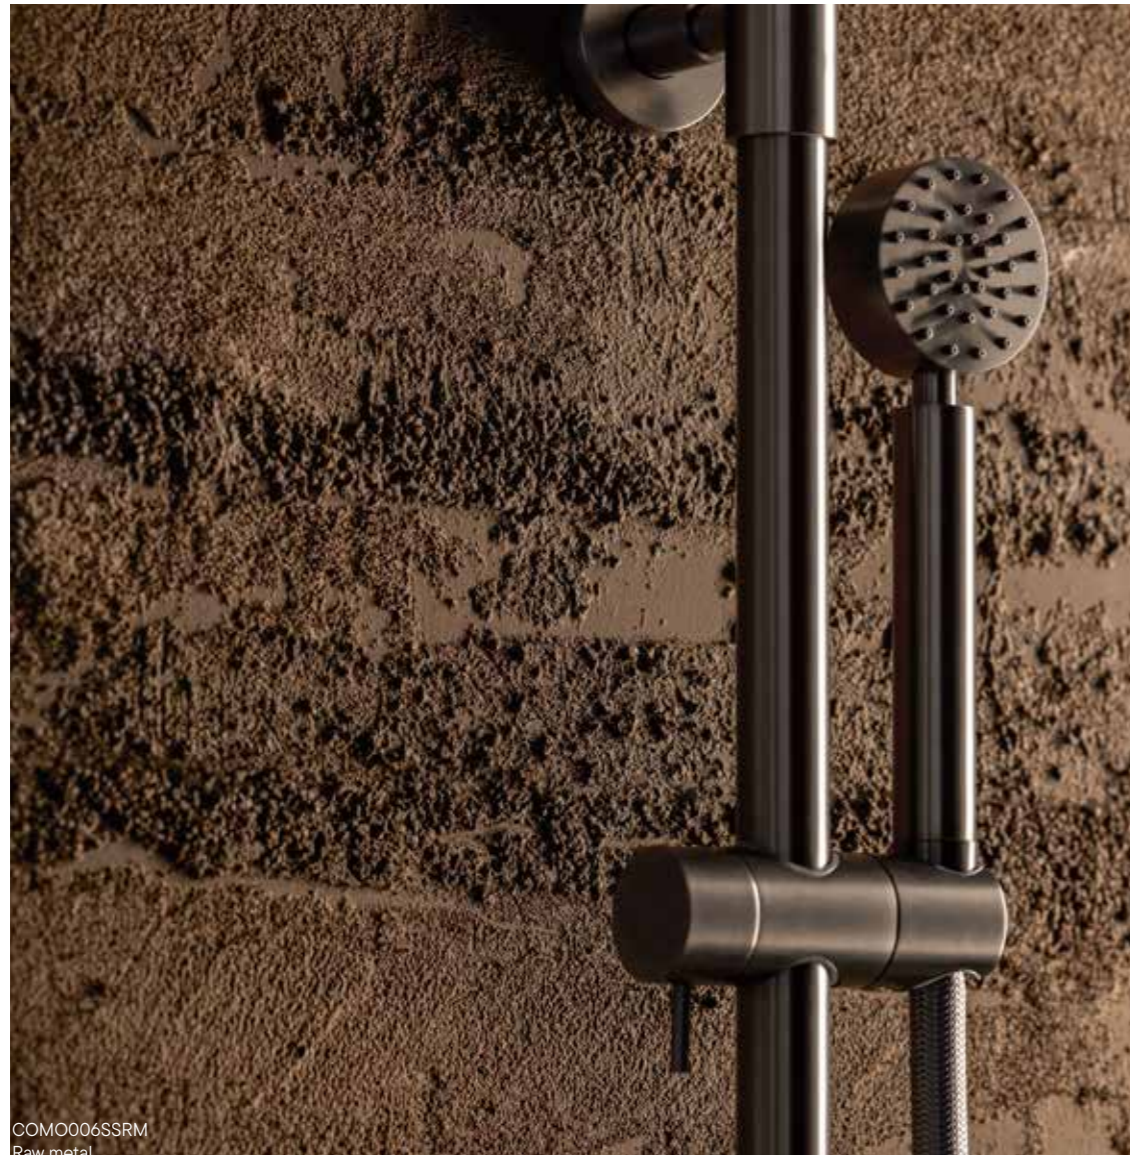

ROT006SSRM
TH2D006SSRM
Raw metal
TH2000SS

TH2D006SSRM
BNCA006SSRM
Raw metal
TH2000SS

Pool

Monomando
Single lever

COMO006SSRM
Raw metal

COMO006SSRM
Raw metal

Pool

Monomando
Single lever