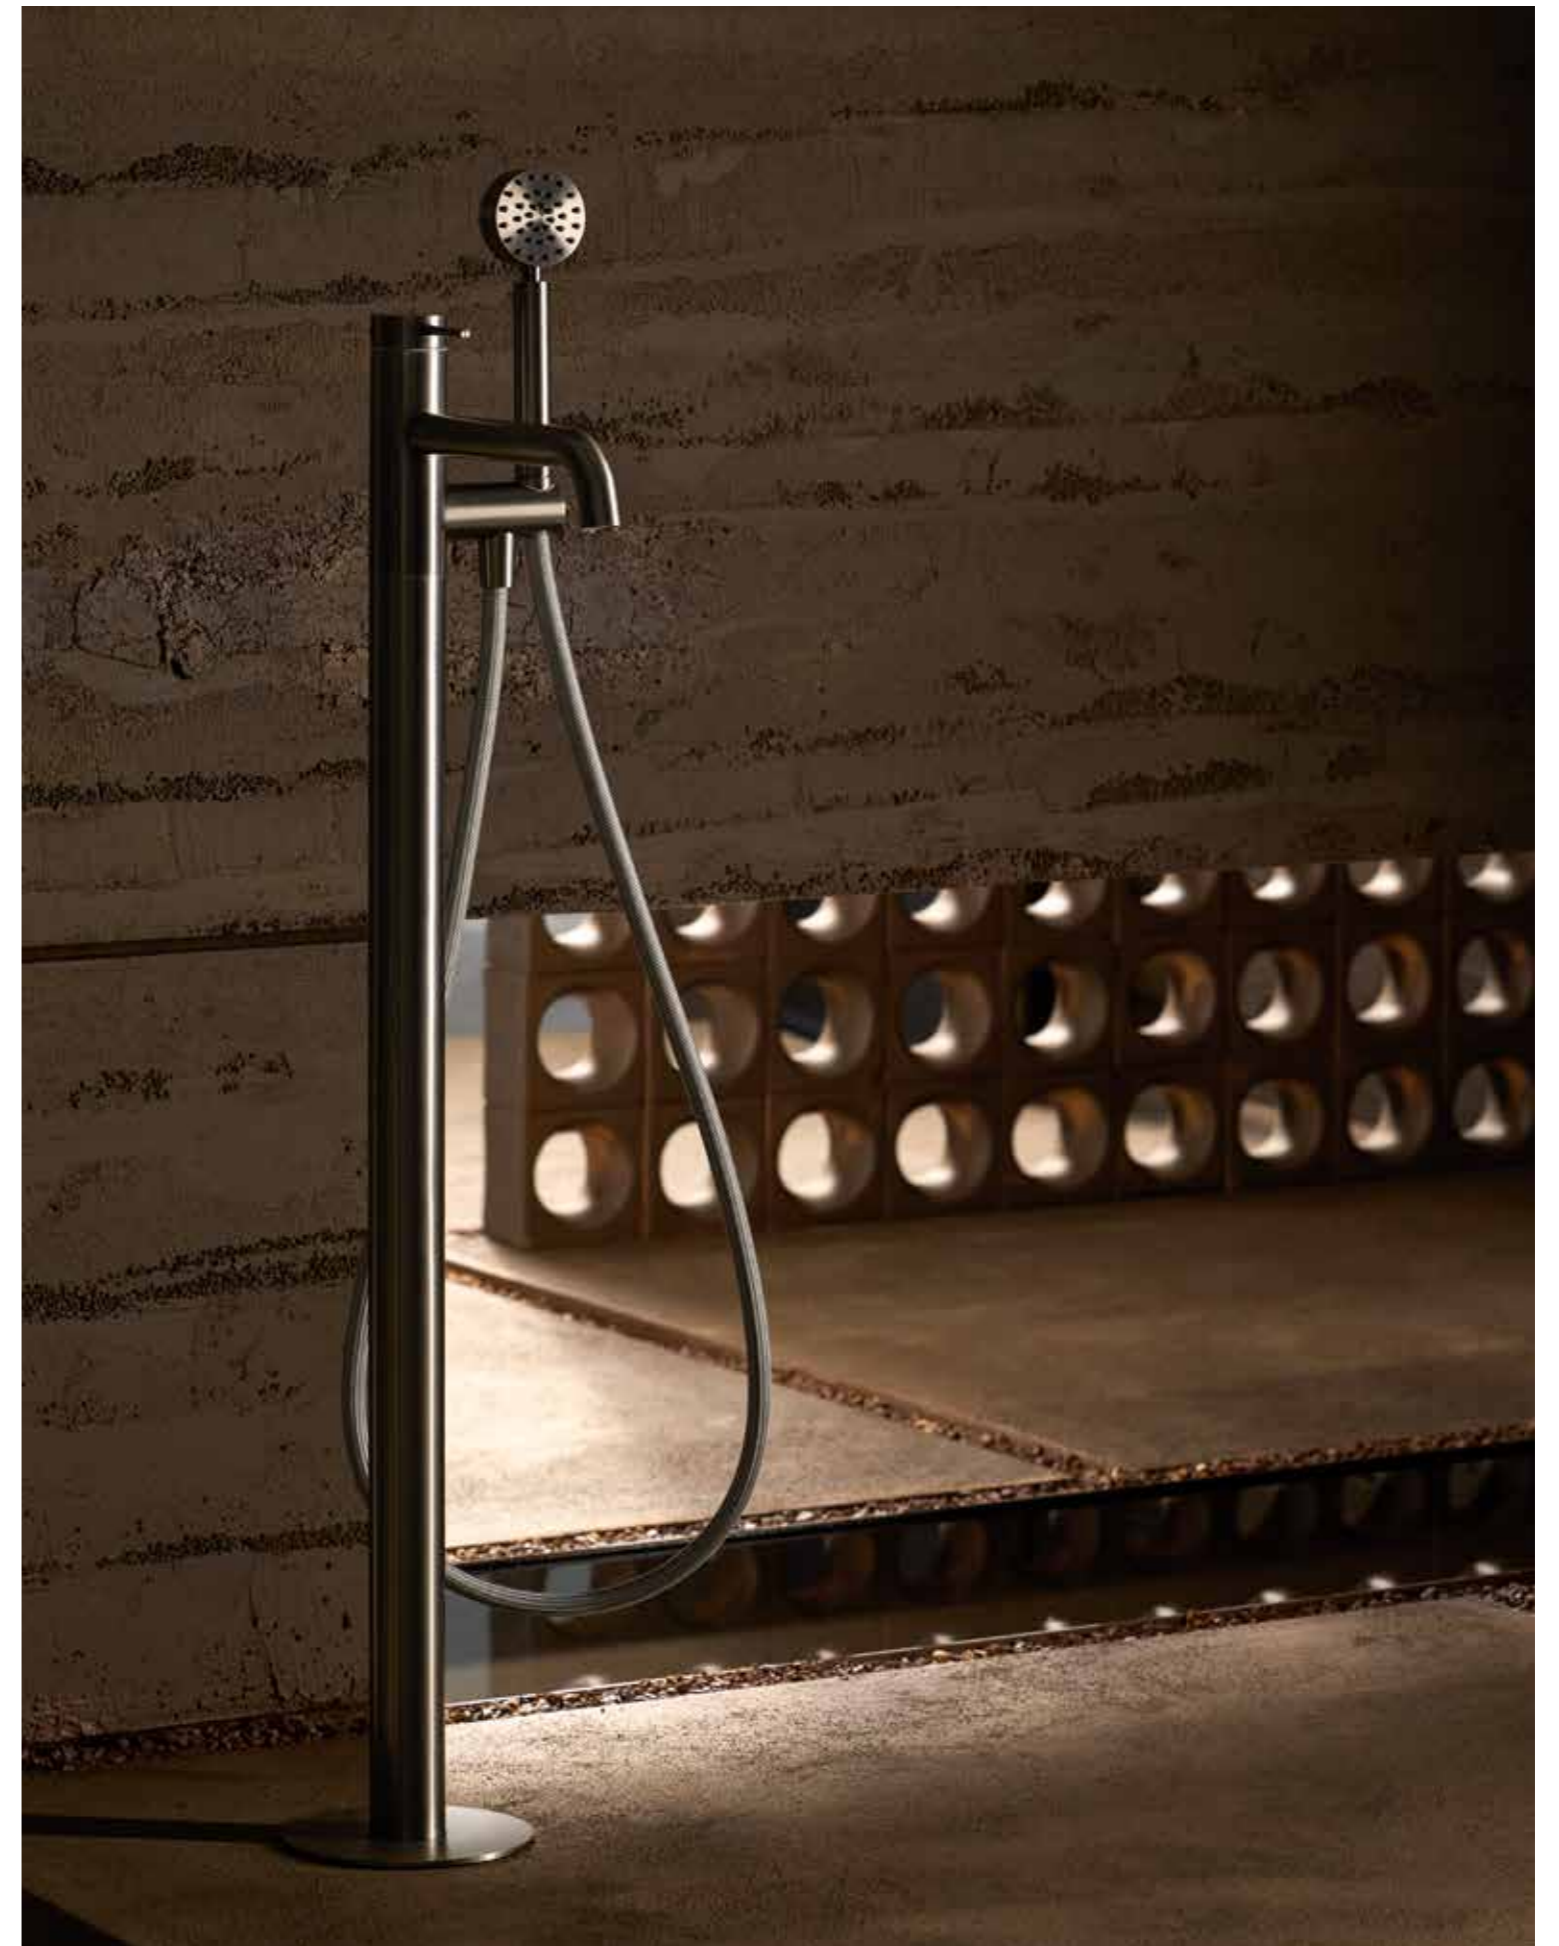

Monomando
Single lever

MEX006SSRM
Raw metal

Pool

Progressiva
Progressive

BNEX006SSRM
Raw metal

Pool

Termostática
Thermostatic mixer

Pool