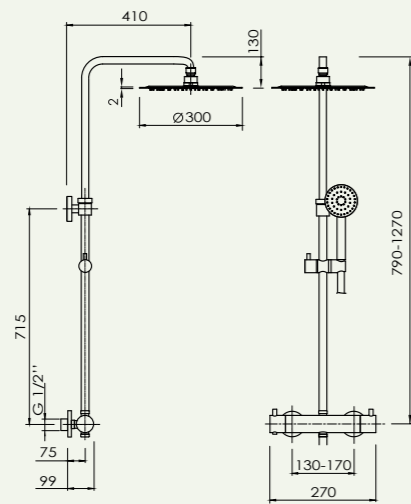

mm

- Mezclador termostático
  Thermostatic mixer
- Rociador acero inoxidable 2mm
  2mm stainless steel shower head
- Cartucho termostático VERNET
  VERNET thermostatic cartridge
- Altura regulable
  Adjustable height
- Soporte deslizante y orientable
  Sliding and adjustable support

- Limitador de caudal
  Flow restrictor
- Limitador de caudal
  Flow restrictor
- Ahorro de agua
  Water saving
- Teleducha de latón
  Brass hand shower
- Flexo 1,5 m PVC
  1,5 m PVC hose