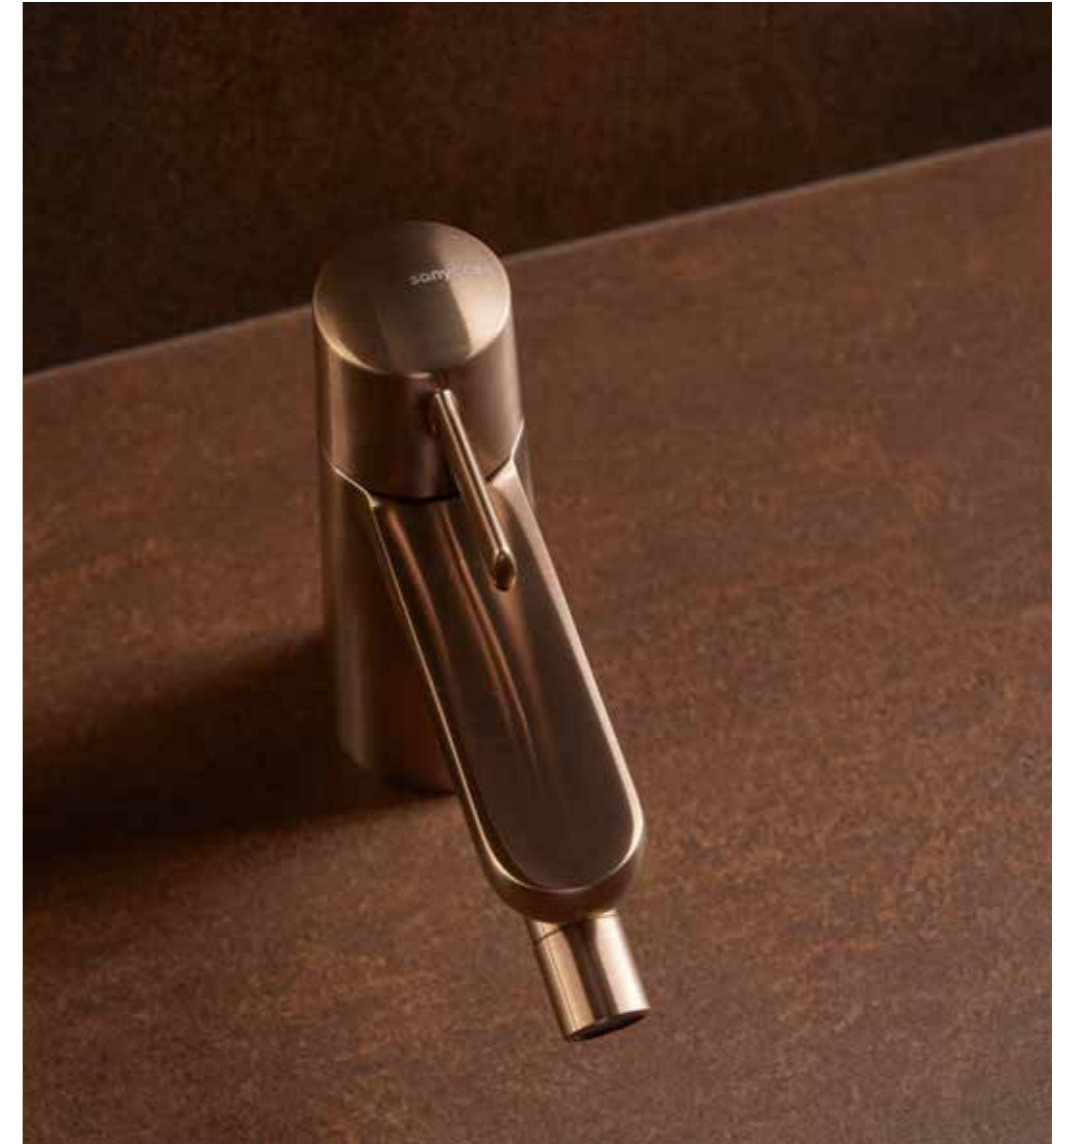

MOA555RG
Brushed rose gold

Dedal

Design by:
estudi{H}ac

Monomando
Single lever

MBD005RG
Brushed rose gold

Dedal

Design by:
estudi{H}ac

Monomando
Single lever