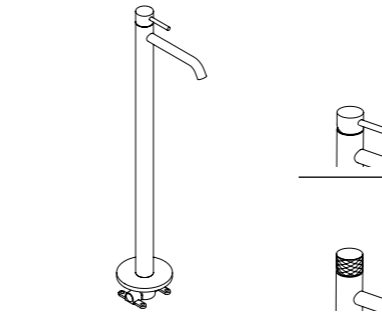

MEX001CR	MEX001BM	MEX001MG	MEX001NB	MEX001BG	MEX001RG
MEX011CRCR	MEX011BMBM	MEX011MGMG	MEX011NBNB	MEX011BGBG	MEX011RGRG