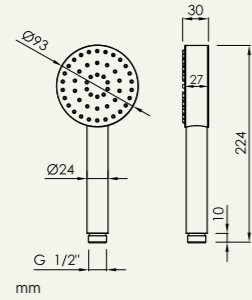

Loop / Loop K

Teleducha de latón
Brass hand shower

Limitador de caudal
Flow restrictor

Tetinas antical
Anti-limescale nozzles