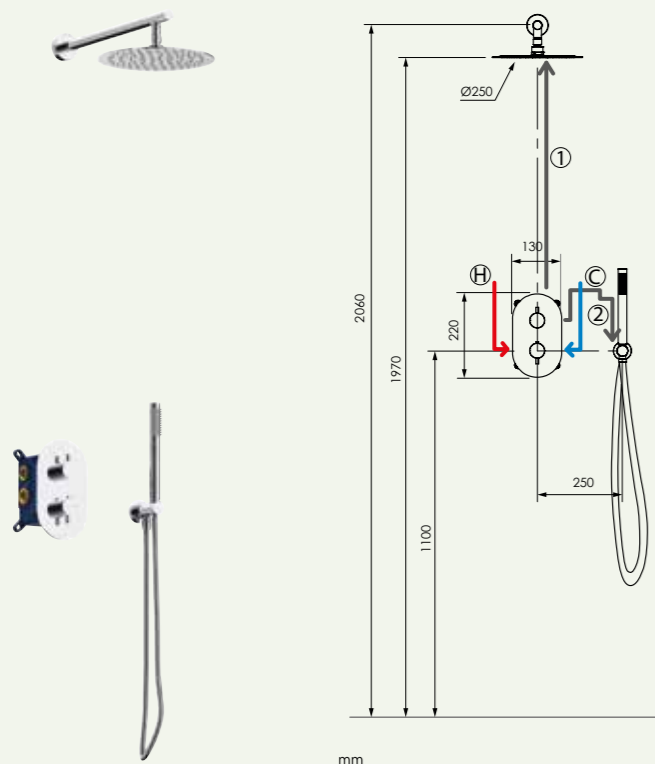

H Conexión caliente Hot connection
C Conexión fría Cold connection
1 Salida 1 Exit 1
2 Salida 2 Exit 2

- Cuerpo encastre universal
  Universal concealed body
- 2 y 3 vias
  2 & 3 ways
- Mezclador termostático
  Thermostatic mixer
- Conexiones 3/4" hembra latón
  Connections 3/4" female brass
- Cartucho termostático VERNET
  VERNET thermostatic cartridge
- Limitador de caudal
  Flow restrictor
- Rociador acero inoxidable 2mm
  2mm stainless steel shower head
- Limitador de caudal
  Flow restrictor
- Tetinas antical
  Anti-limescale nozzles
- Ahorro de agua
  Water saving
- Flexo 1,5 m
  1,5 m hose
- Teleducha de latón
  Brass hand shower
- Sistema antitorsión
  Anti-twist

Kit monomando mural ducha + rociador Kit wall-mounted shower mixer + shower head

	CR	BM	MG	NB	BG	RG
	ME2001CRK	ME2001BMK	ME2001MGK	ME2001NBK	ME2001BGK	ME2001RGK
	ME2011CRCRK	ME2011BMBMK	ME2011MGMGK	ME2011NBNBK	ME2011BGBGK	ME2011RGRGK
	CR	BM	MG	NB	BG	RG
	ME2001CRKS	ME2001BMKS	ME2001MGKS	ME2001NBKS	ME2001BGKS	ME2001RGKS
	ME2011CRCRKS	ME2011BMBMKS	ME2011MGMGKS	ME2011NBNBKS	ME2011BGBGKS	ME2011RGRGKS

Kit monomando mural

- Monomando de ducha mural 2 vias
- **sanybox** para monomando de ducha mural 2 vias
- Rociador de ducha Ø25 cm
- Brazo de ducha mural 40 cm
- Soporte fijo de teleducha con toma de agua a pared
- Teleducha
- Flexo de ducha

Kit wall-mounted shower mixer

- Wall-mounted shower mixer 2 ways
- Wall-mounted shower mixer 2 way **sanybox**
- Shower head Ø25 cm
- Wall shower arm 40 cm
- Hand shower fixed wall support with water outlet
- Hand shower
- Flexible hose

Kit termostático mural ducha + rociador Kit wall-mounted thermostatic shower mixer + shower head

	CR	BM	MG	NB	BG	RG
	TE3001CRK	TE3001BMK	TE3001MGK	TE3001NBK	TE3001BGK	TE3001RGK
	TE3011CRCRK	TE3011BMBMK	TE3011MGMGK	TE3011NBNBK	TE3011BGBGK	TE3011RGRGK
	CR	BM	MG	NB	BG	RG
	TE3001CRKS	TE3001BMKS	TE3001MGKS	TE3001NBKS	TE3001BGKS	TE3001RGKS
	TE3011CRCRKS	TE3011BMBMKS	TE3011MGMGKS	TE3011NBNBKS	TE3011BGBGKS	TE3011RGRGKS

Kit termostático mural

- Termostático de ducha mural 2-3 vias
- **sanybox** termostático de ducha mural 2-3 vias
- Rociador de ducha Ø25 cm
- Brazo de ducha mural 40 cm
- Soporte fijo de teleducha con toma de agua a pared
- Teleducha
- Flexo de ducha

Kit wall-mounted thermostatic shower mixer

- Wall-mounted shower thermostatic 2-3 ways
- Wall-mounted shower thermostatic mixer 2-3 ways **sanybox**
- Shower head Ø25 cm
- Wall shower arm 40 cm
- Hand shower fixed wall support with water outlet
- Hand shower
- Flexible hose