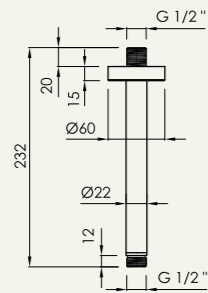

mm

Latón
Brass