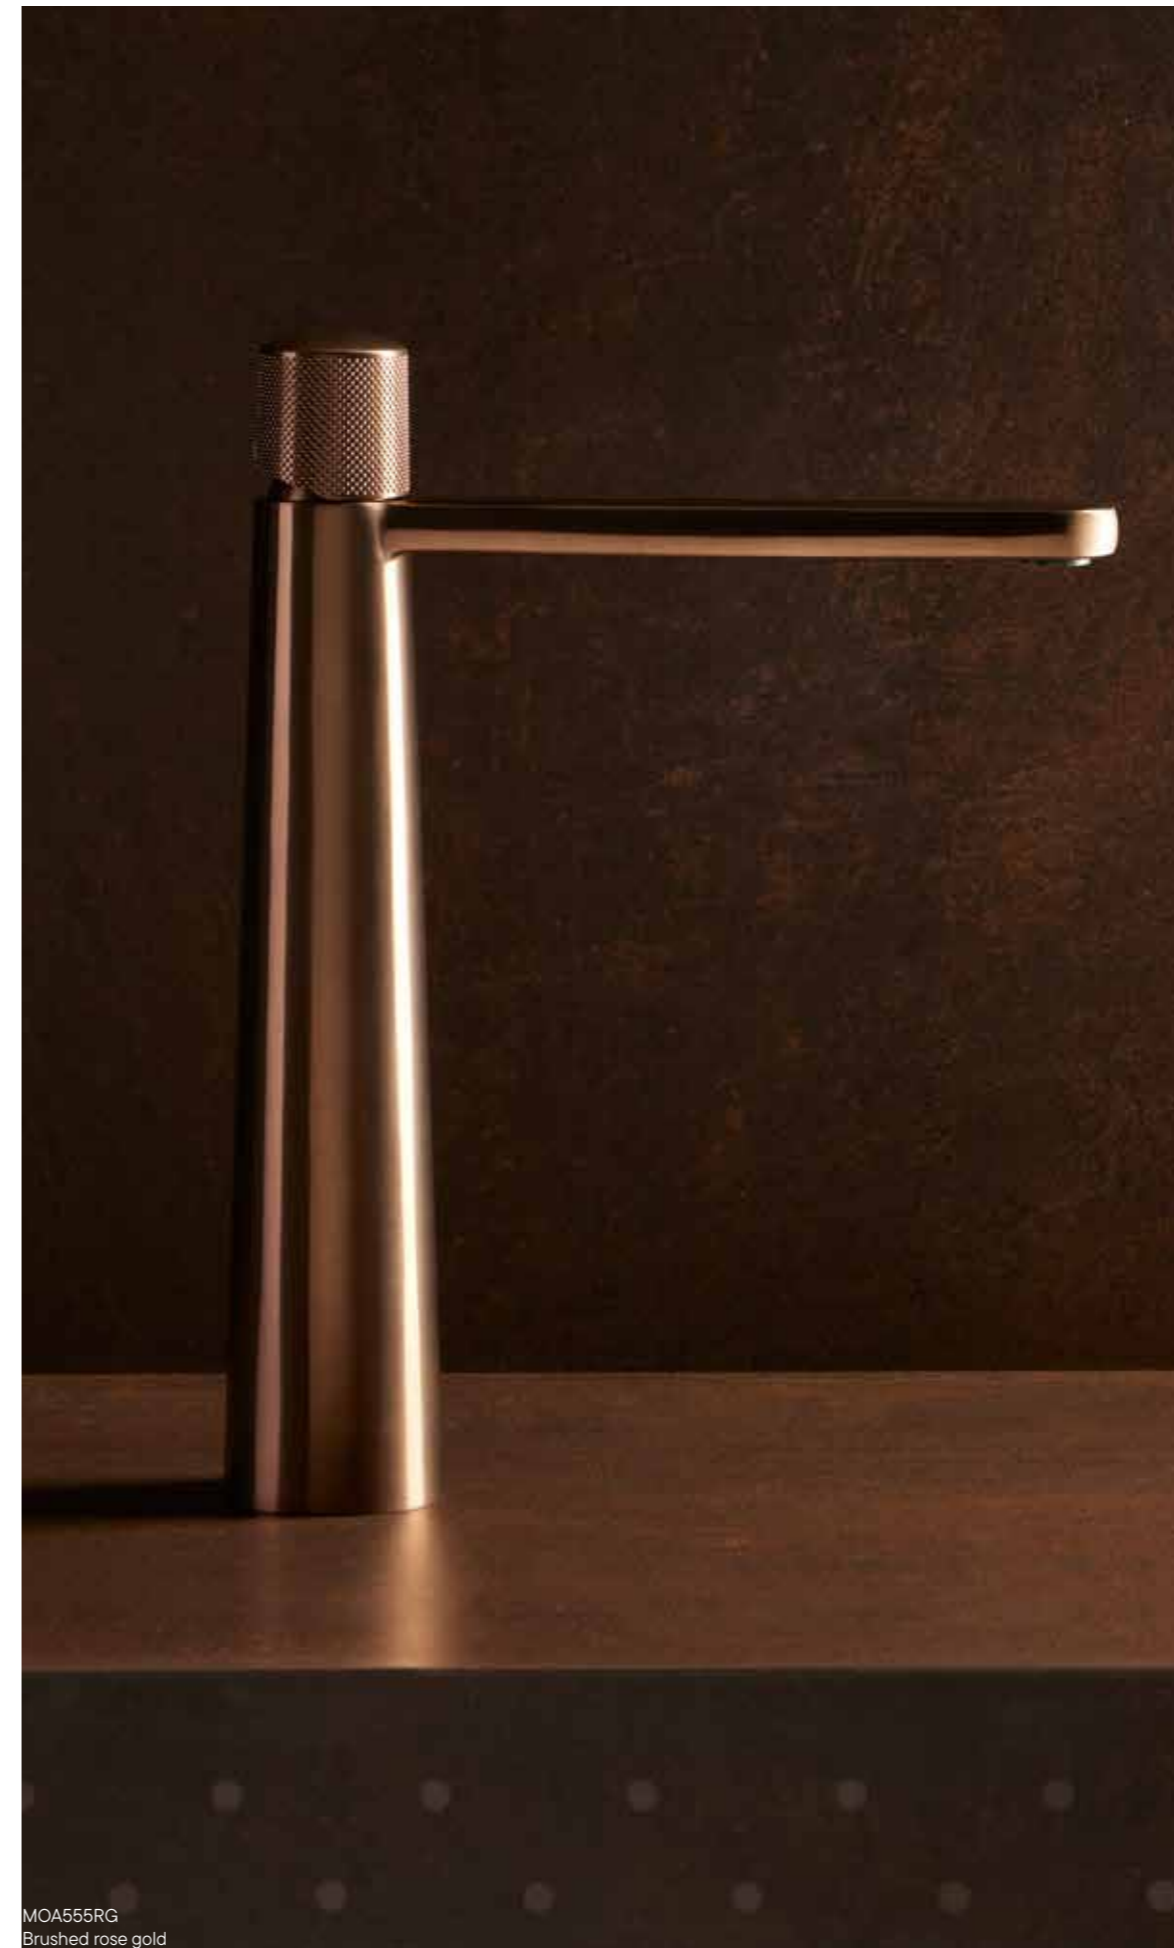

MNO555RM
Raw metal

Dedal

Design by:
estudi{H}ac

Monomando
Single lever

MOA055BM
Black matt

Dedal

Design by:
estudi{H}ac

Monomando
Single lever