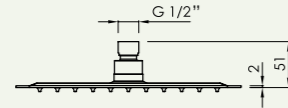

Cubo

Rociador acero inoxidable 2mm
2mm stainless steel shower head

Limitador de caudal
Flow restrictor

Tetinas antica
Anti-limescale nozzles

Ahorro de agua
Water saving