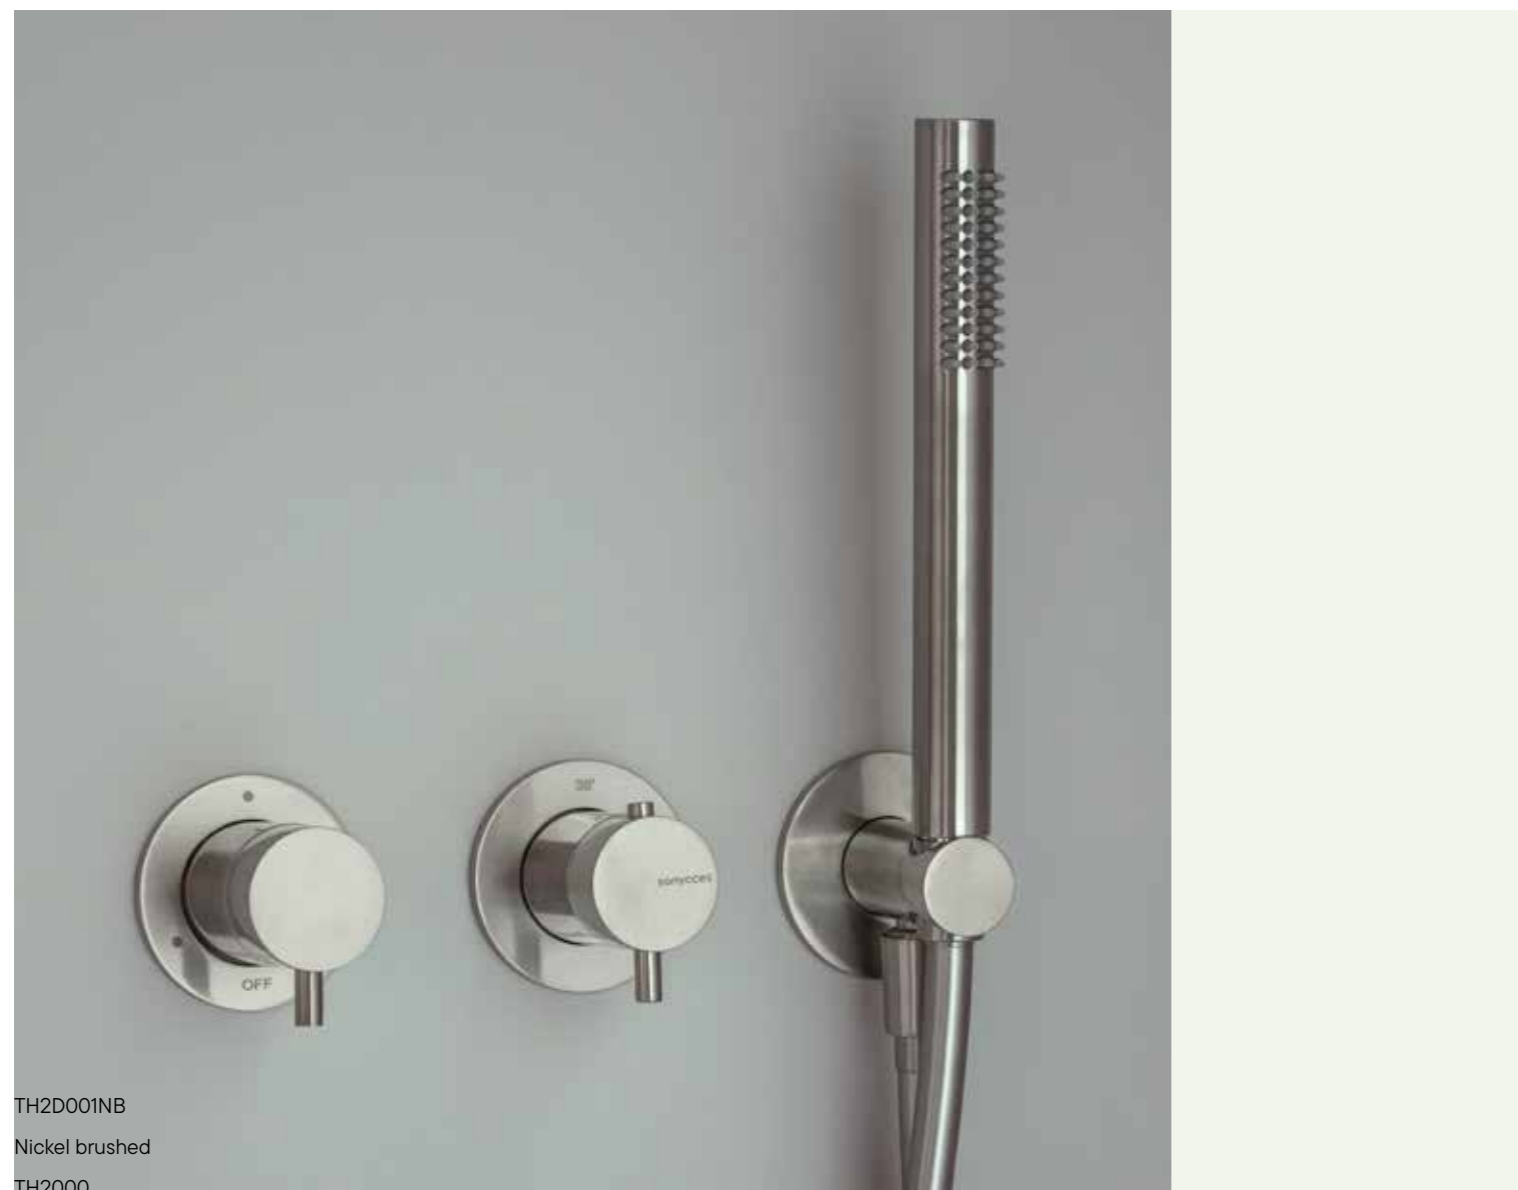

Loop

Termostática
Thermostatic mixer

TH2D001NB
Nickel brushed
TH2000