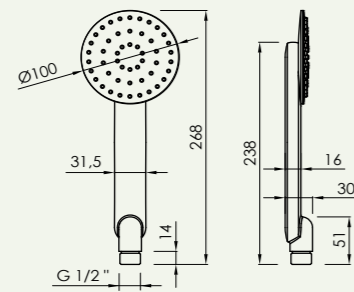

mm

Teleducha de latón
Brass hand shower

Tetinas antica
Anti-limescale nozzles

Limitador de caudal
Flow restrictor

Ahorro de agua
Water saving