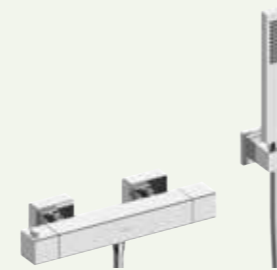

Monomando de lavabo mural
Wall-mounted basin mixer
p. 231

sanybox para monomando lavabo
mural
Wall-mounted basin mixer **sanybox**
p. 231

Grifería de pie para bañera
Freestanding bathtub mixer
p. 233

Bimando borde bañera
Deck mounted double handle
bathtub mixer
p. 233