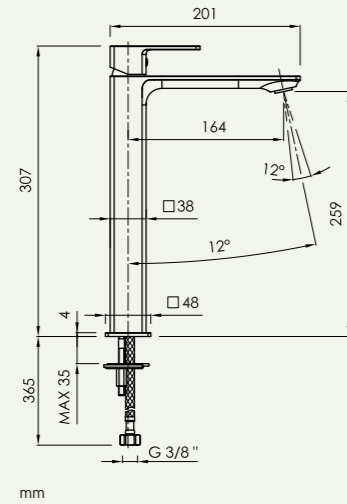

Apertura en frío
Cold open

Ahorro de energía
Energy saving

Aireador orientable NEOPERL
NEOPERL adjustable aerator

Para válvula click clack
For pop-up waste

Válvula no incluida
Waste not included

Caudal a 3 BAR 5 l/min
Flow rate at 3 BAR 5 l/min

Ahorro de agua
Water saving

Cartucho SEDAL
SEDAL cartridge

Latiguillos TUCAI
TUCAI hoses