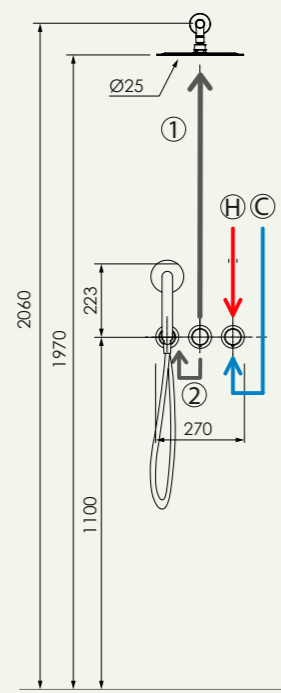

Dedal

- Cuerpo encastre universal
  Universal concealed body
- 2 vías
  2 ways
- Monomando
  Mixer
- Conexiones 3/4" hembra latón
  Connections 3/4" female brass
- Rociador acero inoxidable 2mm
  2mm stainless steel shower head
- Limitador de caudal
  Flow restrictor
- Tetinas antical
  Anti-limescale nozzles
- Limitador de caudal
  Flow restrictor
- Flexo 1,5 m trenzado
  1,5 m braided hose
- Ahorro de agua
  Water saving
- Sistema antitorsión
  Anti-twist
- Teleducha de latón
  Brass hand shower

H Conexión caliente
Hot connection   C Conexión fría
Cold connection

1 Salida 1
Exit 1   2 Salida 2
Exit 2

mm

H Conexión caliente
Hot connection   C Conexión fría
Cold connection

1 Salida 1
Exit 1   2 Salida 2
Exit 2

Kit monomando de ducha mural horizontal + rociador Kit horizontal wall-mounted shower mixer + Shower head

	CR	BM	RM	RG
Dedal	MH2D555CRK	MH2D555BMK	MH2D555RMK	MH2D555RGK
Dedal plissé	MH2D055CRK	MH2D055BMK	MH2D055RMK	MH2D055RGK
Dedal pin	MH2D005CRK	MH2D005BMK	MH2D005RMK	MH2D005RGK

Kit monomando mural

- Monomando de ducha mural horizontal de 2 vías
- sanybox para monomando horizontal de ducha mural 2 vías
- Rociador de ducha Ø25 cm
- Brazo de ducha mural 40 cm

Kit wall-mounted shower mixer

- Horizontal wall-mounted shower mixer 2 ways
- Horizontal wall-mounted shower mixer 2 way sanybox
- Shower head Ø25 cm
- Wall shower arm 40 cm

Kit monomando de ducha mural horizontal + rociador Kit horizontal wall-mounted shower mixer + Shower head

	CR	BM	RM	RG
Dedal	MH2D555OCRK	MH2D555OBMK	MH2D555ORMK	MH2D555ORGK
Dedal plissé	MH2D055OCRK	MH2D055OBMK	MH2D055ORMK	MH2D055ORGK
Dedal pin	MH2D005OCRK	MH2D005OBMK	MH2D005ORMK	MH2D005ORGK

Kit monomando mural

- Monomando de ducha mural horizontal de 2 vías
- sanybox para monomando horizontal de ducha mural 2 vías
- Rociador de ducha Ø25 cm
- Brazo de ducha mural 40 cm

Kit wall-mounted shower mixer

- Horizontal wall-mounted shower mixer 2 ways
- Horizontal wall-mounted shower mixer 2 way sanybox
- Shower head Ø25 cm
- Wall shower arm 40 cm

Con embellecedor oval
With oval plate