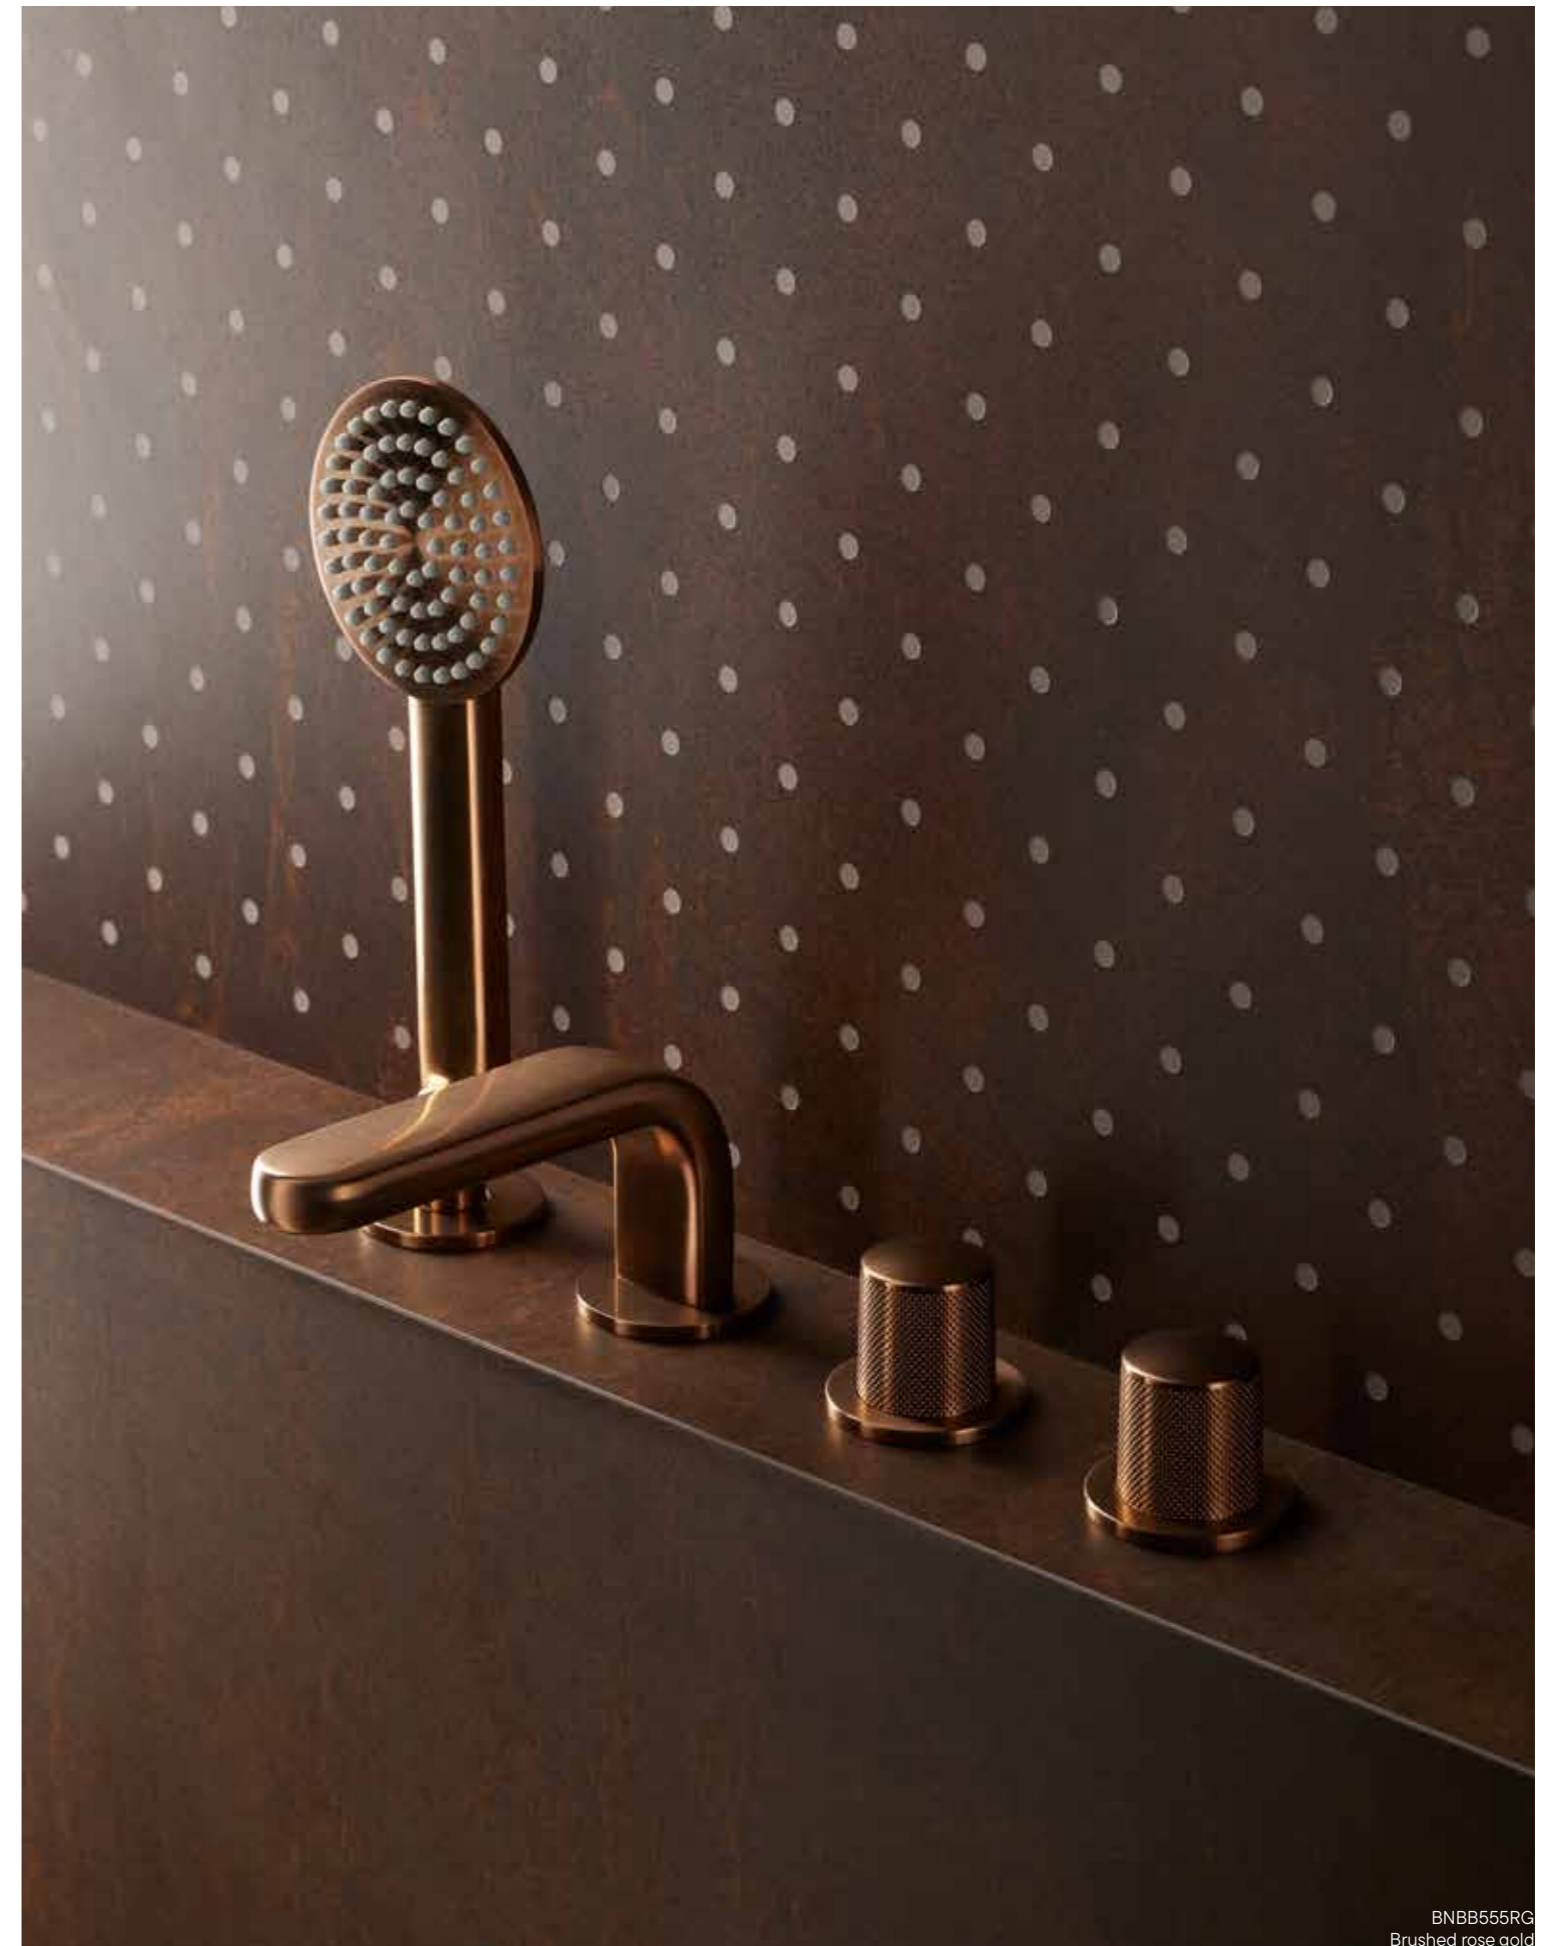

Dedal

Design by:
estudi{H}ac

Monomando
Single lever

BNBB555RG
Brushed rose gold