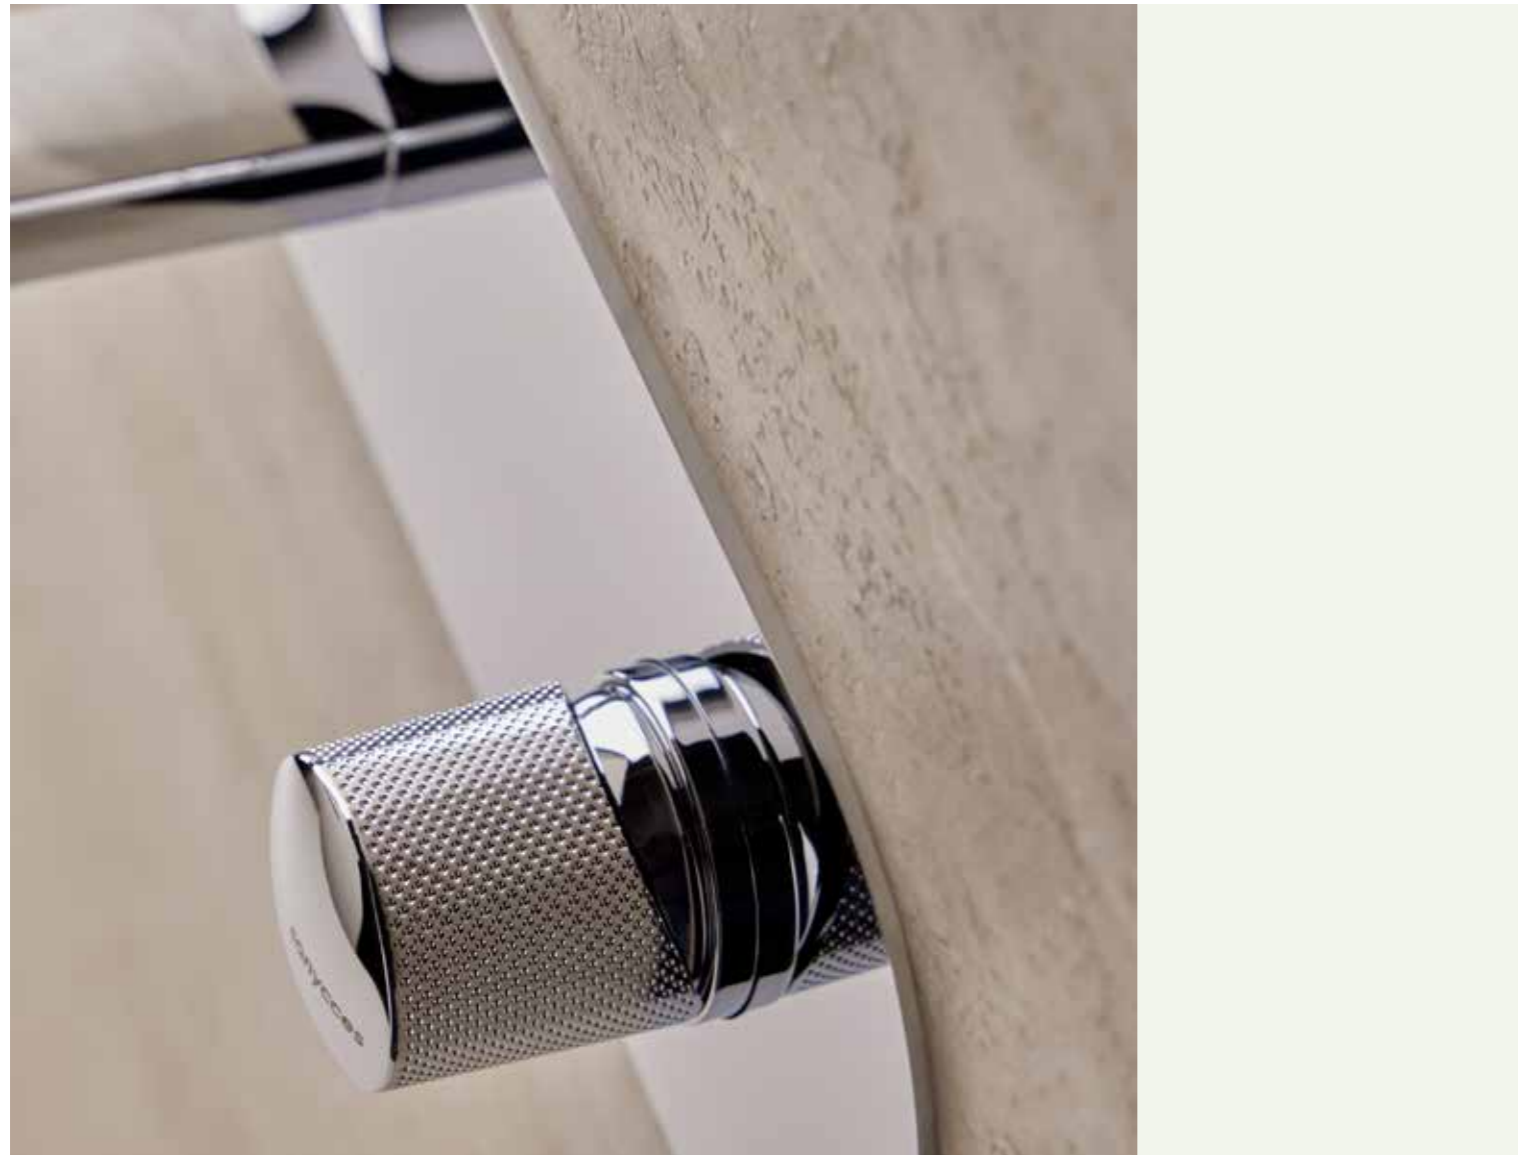

Dedal

Design by:
estudi{H}ac

Monomando
Single lever

MEN55S19CR
Chrome
MEN000