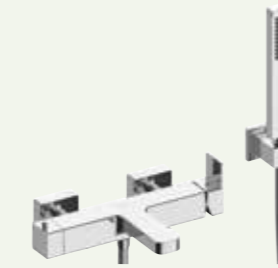

Monomando exterior para baño-
ducha
Exposed bath-shower mixer
p. 235