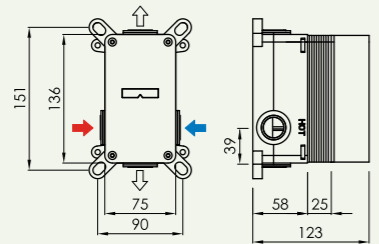

mm

Cuerpo encastre universal
Universal concealed body

Monomando Mixer

Cartucho SEDAL
SEDAL cartridge

Caudal 20 l/min a 3 BAR
Flow rate 20 l/min at 3 BAR

2 vías
2 ways

Conexiones 1/2" hembra latón
Connections 1/2" female brass