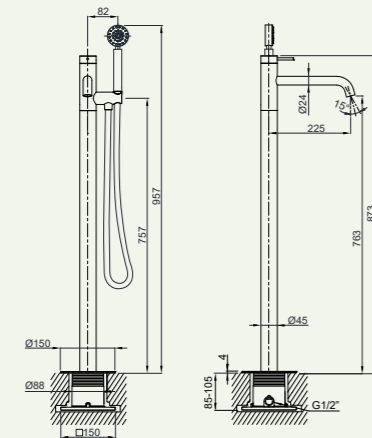

mm

Acero inoxidable 316L
Stainless Steel 316L

Caudal 20 l/min a 3 BAR
Flow rate 20 l/min at 3 BAR

Aireador NEOPERL
NEOPERL aerator

Limitador de caudal
Flow restrictor

Cartucho KEROX
KEROX cartridge

Flexo 1,5 m trenzado
1,5 m braided hose

BNEX006SSNB

BNEX006SSRM