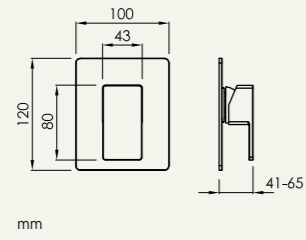

Cubo

Monomando Mixer

1 vía
1 way