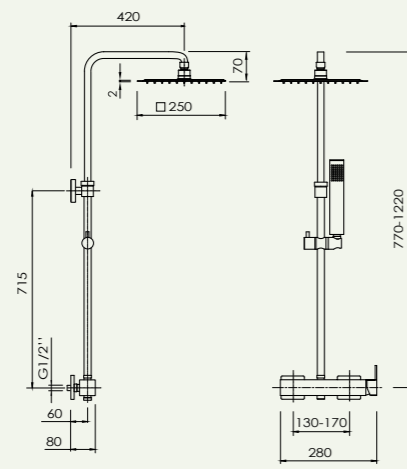

Cubo

mm

Monomando Mixer

Cartucho SEDAL SEDAL cartridge

Rociador acero inoxidable 2mm 2mm stainless steel shower head

Flexo de PVC 1,5 m 1,5 m PVC hose

Altura regulable Adjustable height

Limitador de caudal Flow restrictor

Limitador de caudal Flow restrictor

Teleducha de latón Brass hand shower

Columna de ducha monomando / Mixer shower column / Colonne de douche mitigeur mecanique

CR

BM

COMO002CR

COMO002BM