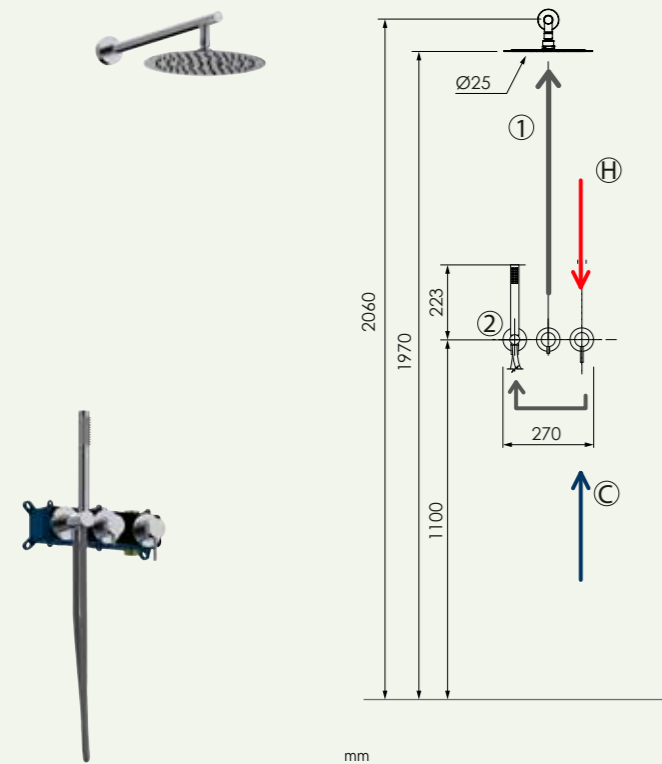

Loop / Loop K

- Cuerpo encastre universal
  Universal concealed body
- Monomando
  Mixer
- Rociador acero inoxidable 2mm
  2mm stainless steel shower head
- Cartucho SEDAL
  SEDAL cartridge
- Tetinas antical
  Anti-limescale nozzles
- Flexo 1,5 m
  1,5 m hose
- Sistema antitorsión
  Anti-twist
- 2 vias
  2 ways
- Conexiones 1/2" hembra latón
  Connections 1/2" female brass
- Limitador de caudal
  Flow restrictor
- Limitador de caudal
  Flow restrictor
- Ahorro de agua
  Water saving
- Teleducha de latón
  Brass hand shower

mm
H Conexión caliente
Hot connection   C Conexión fría
Cold connection
1 Salida 1
Exit 1   2 Salida 2
Exit 2