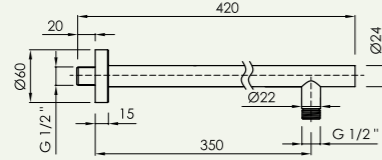

mm

Latón
Brass