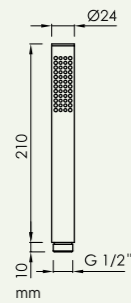

Teleducha de latón
Brass hand shower

Limitador de caudal
Flow restrictor

Tetinas antical
Anti-limescale nozzles