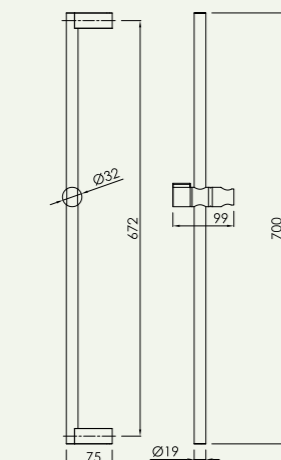

mm

Soposte deslizante y orientable
Sliding and adjustable support

Teleducha no incluida
Hand shower not included

Barra deslizante metálica
Metal sliding shower bar