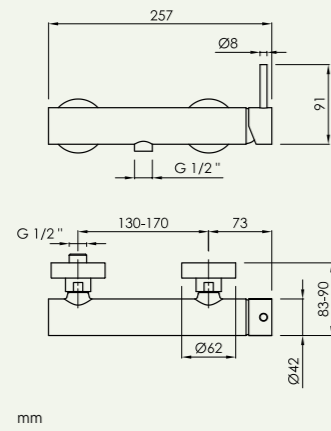

Loop / Loop K

Monomando Mixer

Teleducha de latón Brass hand shower

Cartucho SEDAL SEDAL cartridge

Limitador de caudal Flow restrictor

Flexo 1,5 m 1,5 m hose

mm