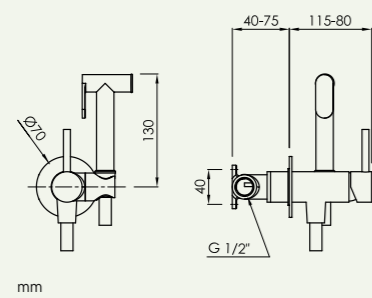

Monomando
Mixer

Caudal a 3 BAR 7 l/min
Flow rate at 3 BAR 7 l/min

Flexo 1 m PVC
1 m PVC hose