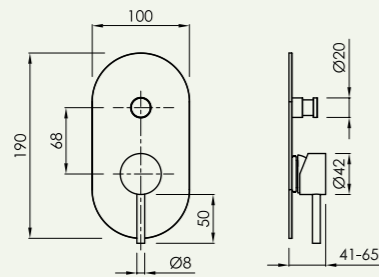

mm

Monomando Mixer

2 vías
2 ways