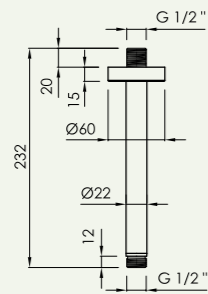

mm

Latón
Brass