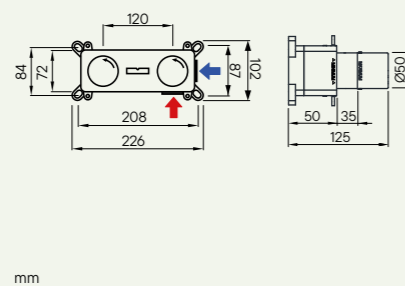

Monomando de bidé / Bidet mixer

MBD001CR MBD001BM MBD001MG MBD001NB MBD001BG MBD001RG

MBD011CRCR MBD011BMBM MBD011MGMG MBD011NBNB MBD011BGBG MBD011RGRG

Loop / Loop K

Monomando de lavabo mural / Wall-mounted basin mixer