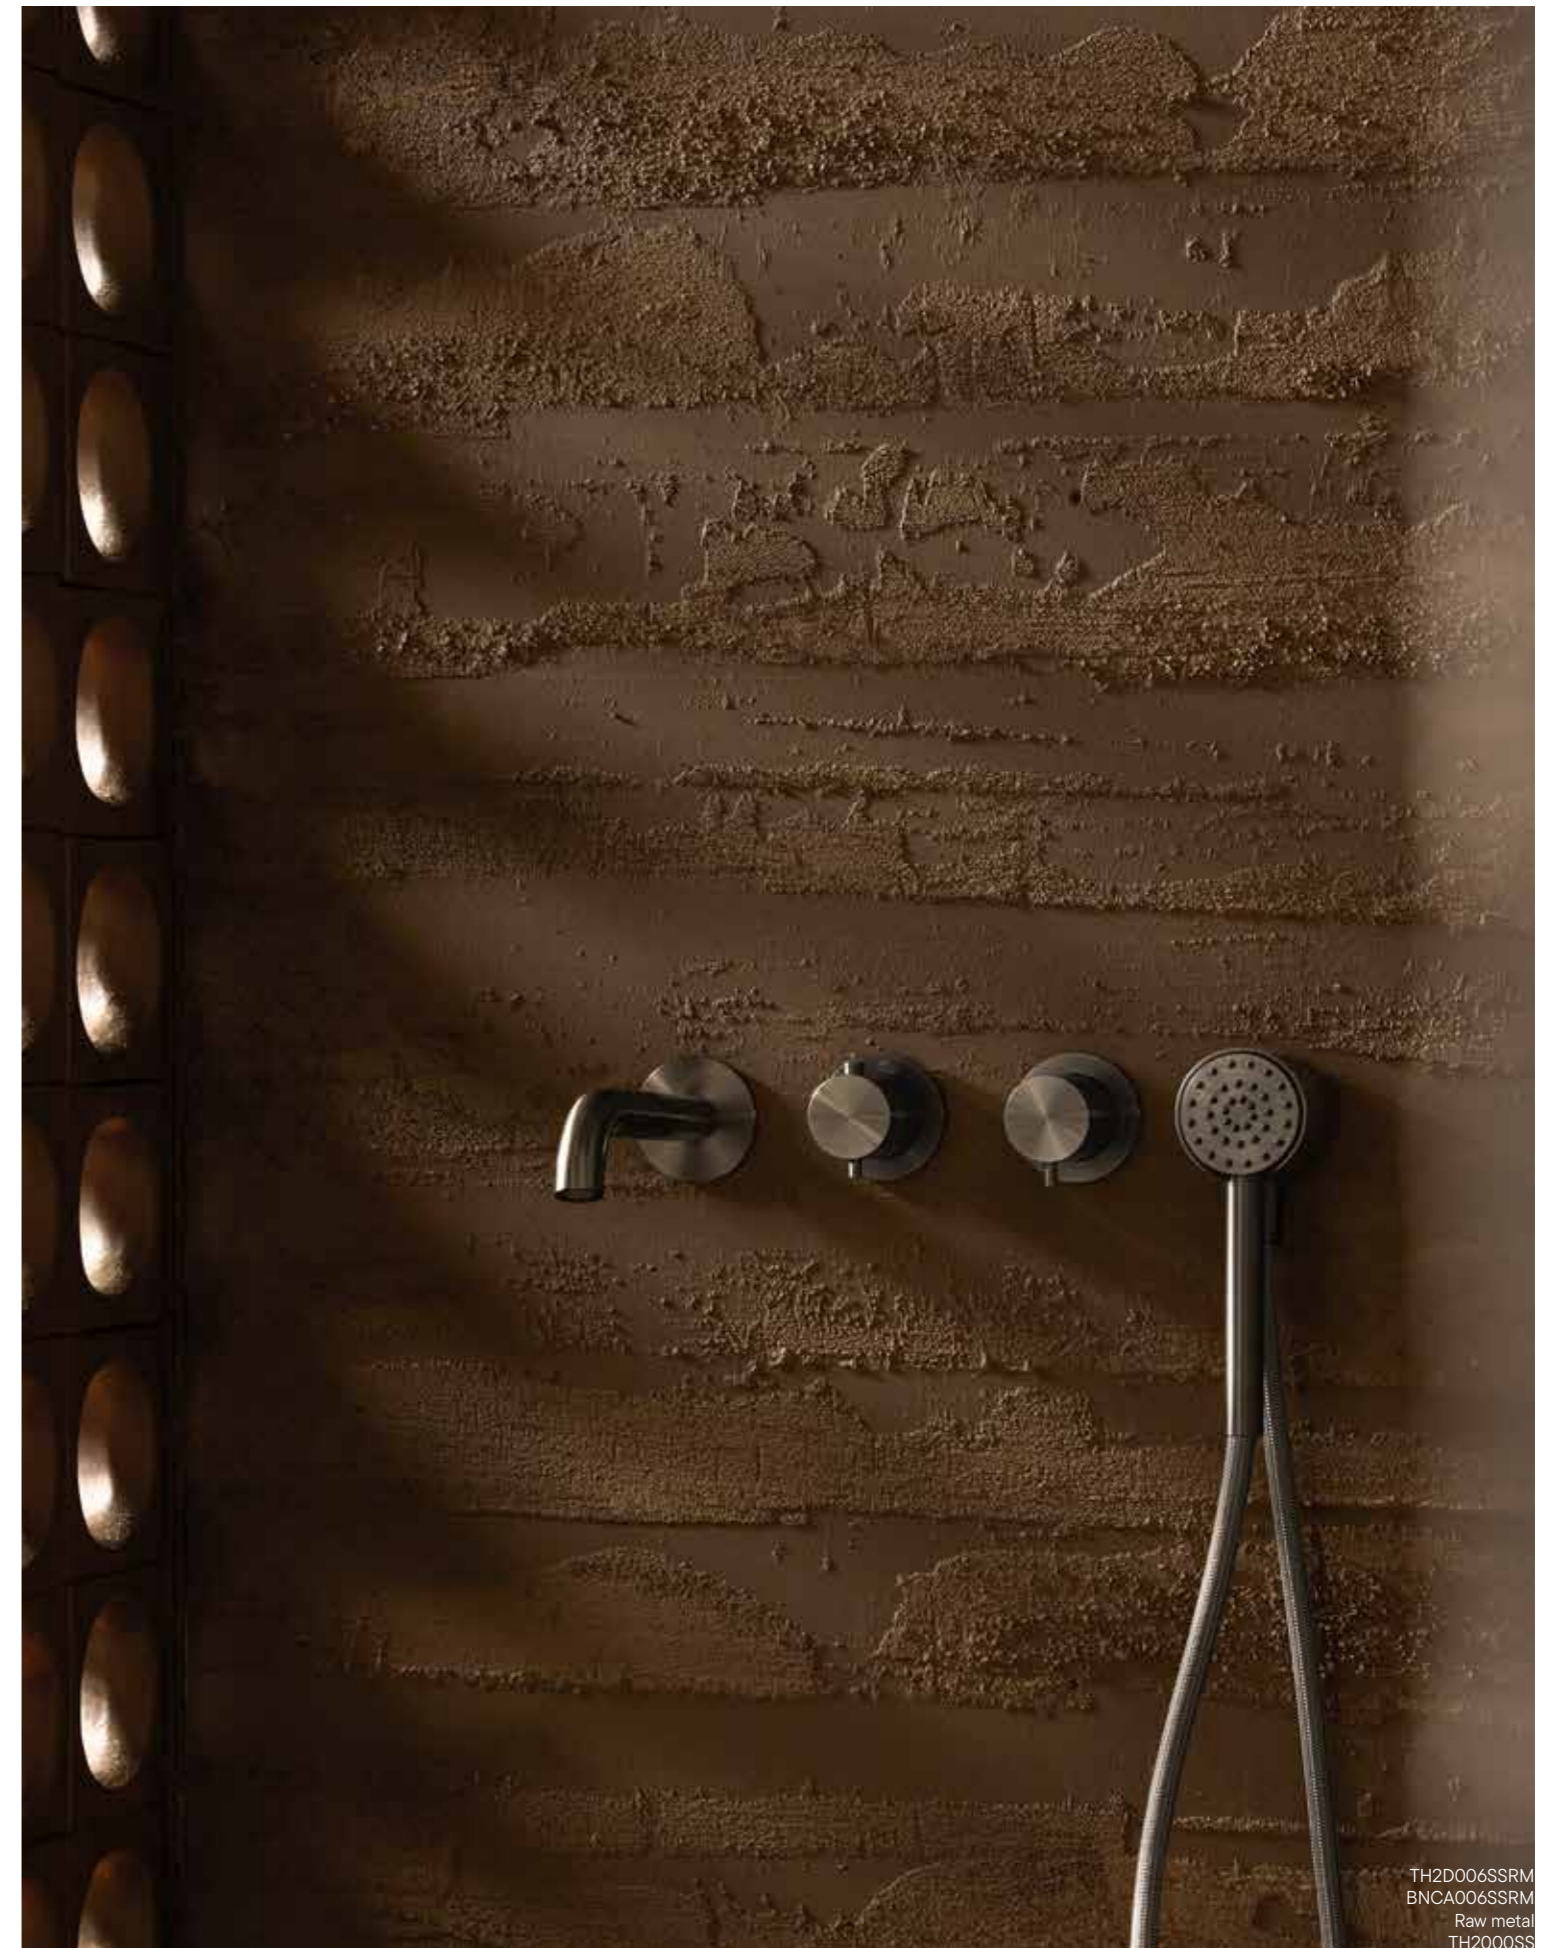

ROT006SSRM
TH2D006SSRM
Raw metal
TH2000SS

TH2D006SSRM
BNCA006SSRM
Raw metal
TH2000SS

Pool

Monomando
Single lever

COMO006SSRM
Raw metal

COMO006SSRM
Raw metal

Pool

Monomando
Single lever