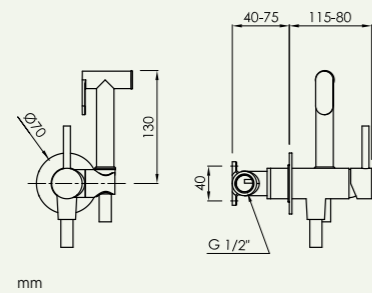

Loop / Loop K

Apertura en frío
Cold open

Ahorro de energía
Energy saving

Aireador NEOPERL
NEOPERL aerator

Caudal a 3 BAR 4,7 l/m
Flow rate at 3 BAR 4,7 l/m

Ahorro de agua
Water saving

Cartucho SEDAL
SEDAL cartridge

Monomando
Mixer

Caudal a 3 BAR 7 l/min
Flow rate at 3 BAR 7 l/min

Flexo 1 m PVC
1 m PVC hose

MEX001CR	MEX001BM	MEX001MG	MEX001NB	MEX001BG	MEX001RG
MEX011CRCR	MEX011BMBM	MEX011MGMG	MEX011NBNB	MEX011BGBG	MEX011RGRG

WCSH001CR	WCSH001BM	WCSH001MG	WCSH001NB	WCSH001BG	WCSH001RG