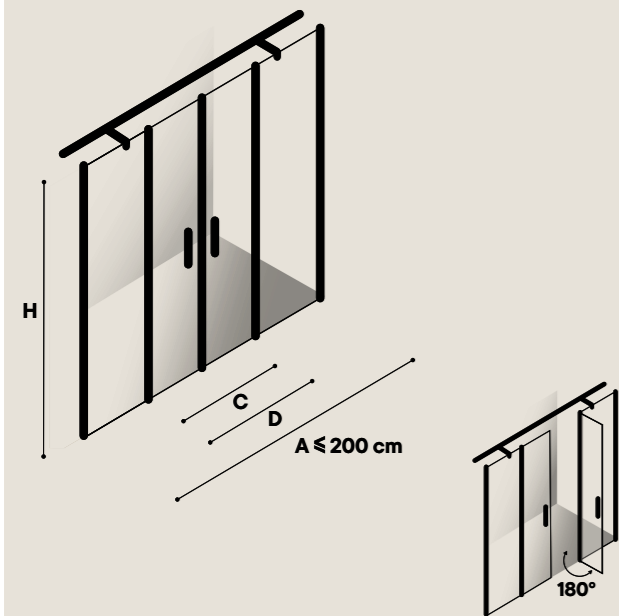

Single Custom

Confeccione su mampara a medida
Customise your shower enclosure

MP940

Doble puerta abatible central
Double swing door with fixed panels

8mm

dim.cm	A	C	D	H
				150-200
140-150	76	80		
150-160	76	80		
160-170	76	80		
170-180	76	80		
180-190	76	80		
190-200	76	80		
200-210	76	80		
210-220	76	80		
220-230	76	80		
230-240	76	80		

B Precio Base
Base Price

A. El rango abarca hasta su medida máxima y excluye el límite inferior. La medida 200, corresponde al rango 190-200.
The range covers up to the maximum measurement and excludes the lower limit - ie. measurement 200, corresponds to the range 190-200.

C. Paso de puerta
Doorway

D. Ancho de puerta
Door width

Barra fijación articulada 200 cm incluida
Dimensión A < 200 cm
Hinged fixing bar 200 cm included
Measure A < 200 cm

Barras fijación articuladas 100 cm incluidas
Dimensión A > 200 cm
Hinged fixing bars 100 cm included
Measure A > 200 cm

Compensación total de medidas 2 cm
Total measurement compensation 2 cm

Calcule la suma de las variables
Calculate the sum of the variables

$$\text{€} = \text{B} + \text{G} + \text{P} + \text{M} + \text{E}$$

B Precio base / Base price

G Cristal / Glass

P Perfil / Profile

M Opción Asa / Optional handle

E Opción escote / Optional cut-out

Cristal / Glass **G**

dim.cm	Clear	Fume	Coffee	Ice	Ice Fume	Ice Coffee	Mirror	Decor
140-150								
150-160								
160-170								
170-180								
180-190								
190-200								
200-210								
210-220								
220-230								
230-240								

Perfil / Profile **P**

CR	BM	MG	RM	NB	BG	RG

Asa / Handle **M**

+ Opcional / Optional

O Orificio cristal
Glass hole

GLASSHOLE

* En mamparas de doble puerta es necesario dos GLASSHOLE

* Double door screens require two GLASSHOLE

Escote / Cut-out **E**

+ Opcional / Optional

R Recto
Straight

ESCOTEREC

A Ángulo
Angled

ESCOTEANG