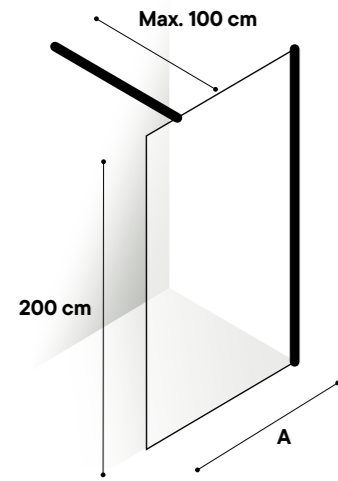

Single

MP905

Cristal fijo
Fixed panel

8mm

Cristal transparente
Clear glass