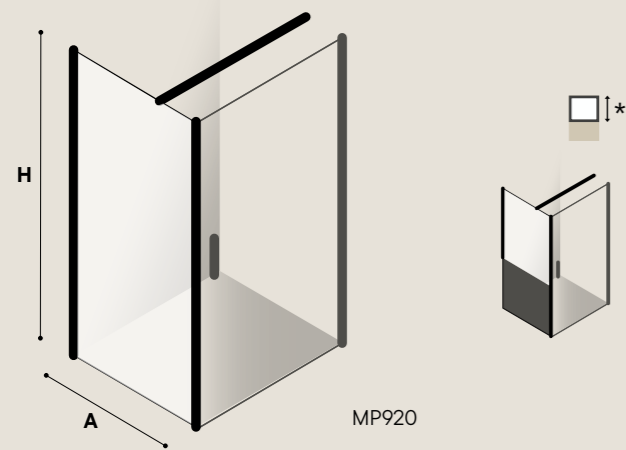

Single Custom

Confeccione su mampara a medida
Customise your shower enclosure

MP920L

Lateral para puerta
Side panel for door

8mm

MP920