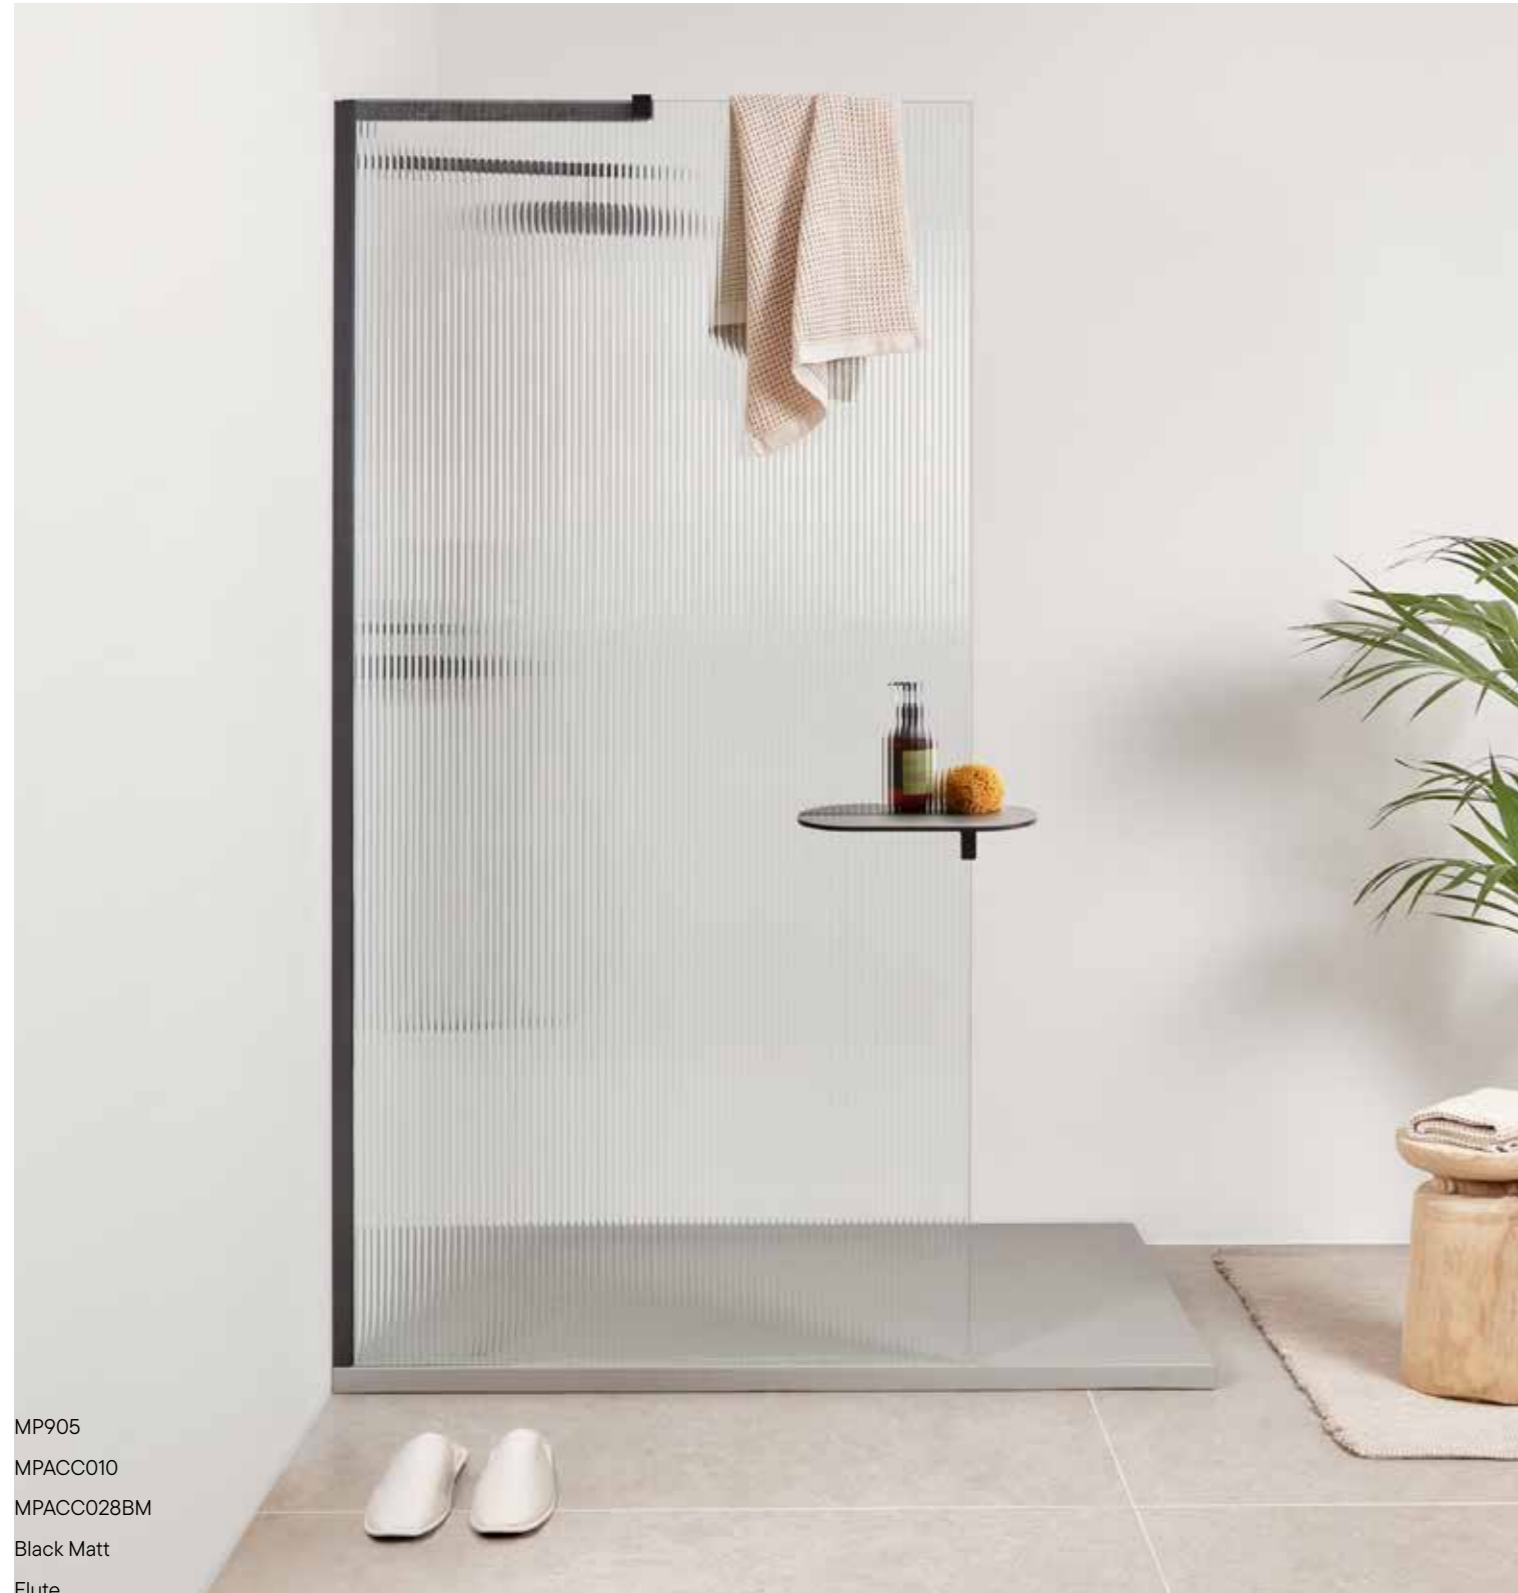

Single Custom

Cristal fijo
Fixed panel

MP905
MPACC010
MPACC028BM
Black Matt
Flute