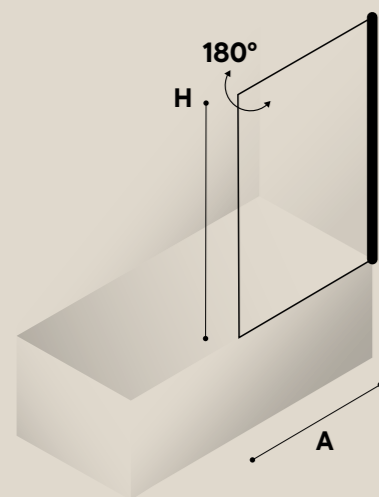

MP910
Brushed Rose Gold
Clear

Single Custom

Confeccione su mampara a medida
Customise your shower enclosure

MP910

Abatible de bañera
Bath tub panel

8mm

	dim.cm	H	100-150
A			
B	Precio Base Base Price	70-85	85-100