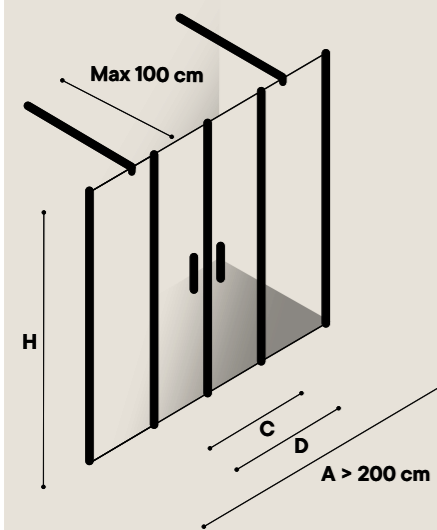

Single Custom

Confeccione su mampara a medida
Customise your shower enclosure

MP940

Doble puerta abatible central
Double swing door with fixed panels

8mm

dim.cm	A	C	D	H
				150-200
140-150	76	80		
150-160	76	80		
160-170	76	80		
170-180	76	80		
180-190	76	80		
190-200	76	80		
200-210	76	80		
210-220	76	80		
220-230	76	80		
230-240	76	80		

B Precio Base
Base Price

A. El rango abarca hasta su medida máxima y excluye el límite inferior. La medida 200, corresponde al rango 190-200.
The range covers up to the maximum measurement and excludes the lower limit - ie. measurement 200, corresponds to the range 190-200.

C. Paso de puerta
Doorway

D. Ancho de puerta
Door width

Barra fijación articulada 200 cm incluida
Dimensión A < 200 cm
Hinged fixing bar 200 cm included
Measure A < 200 cm

Barras fijación articuladas 100 cm incluidas
Dimensión A > 200 cm
Hinged fixing bars 100 cm included
Measure A > 200 cm

Compensación total de medidas 2 cm
Total measurement compensation 2 cm

Calcule la suma de las variables
Calculate the sum of the variables

$$\text{€} = \text{B} + \text{G} + \text{P} + \text{M} + \text{E}$$

B Precio base / Base price

G Cristal / Glass

P Perfil / Profile

M Opción Asa / Optional handle

E Opción escote / Optional cut-out

Cristal / Glass **G**

dim.cm	Clear	Fume	Coffee	Ice	Ice Fume	Ice Coffee	Mirror	Decor
140-150								
150-160								
160-170								
170-180								
180-190								
190-200								
200-210								
210-220								
220-230								
230-240								

Perfil / Profile **P**

CR	BM	MG	RM	NB	BG	RG

Asa / Handle **M**

+ Opcional / Optional

O Orificio cristal
Glass hole

GLASSHOLE

* En mamparas de doble puerta es necesario dos GLASSHOLE

* Double door screens require two GLASSHOLE

Escote / Cut-out **E**

+ Opcional / Optional

R Recto
Straight

ESCOTEREC

A Ángulo
Angled

ESCOTEANG