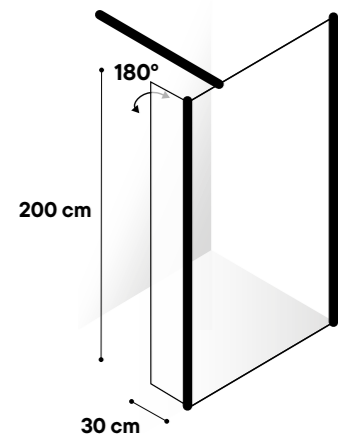

Compensación total de medidas 1 cm
Total measurement compensation 1 cm

X= 30 mm
Y= 13 mm

Barra fijación articulada 100 cm incluida
Hinged fixing bar 100 cm included

MP905P

Ala abatible
Swing wing

8mm

Cristal transparente
Clear glass