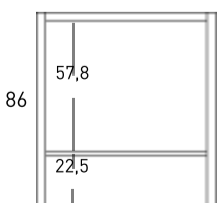

Costa	Valenti	B-ada	Ceniza	P.
60	76186	70964	70967	70970	252
80	76187	70965	70968	70971	270
100	76188	70966	70969	70972	289

* Esta opción siempre tapa + balda inferior
* This option always has top + lower shelf

Para lavabo integrado
For integrated basin