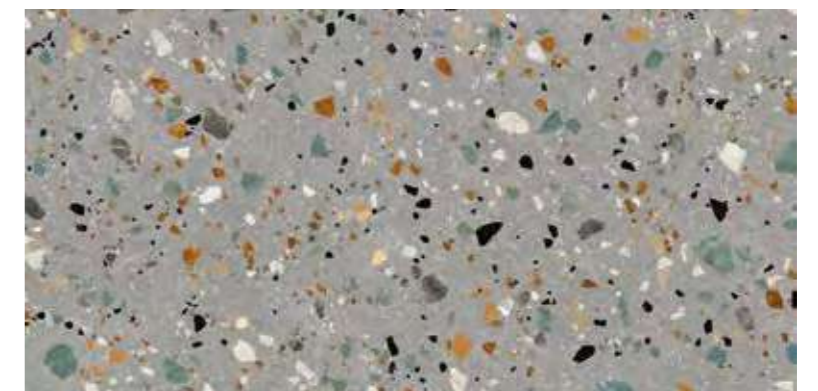

Ess. Gobi Grigio