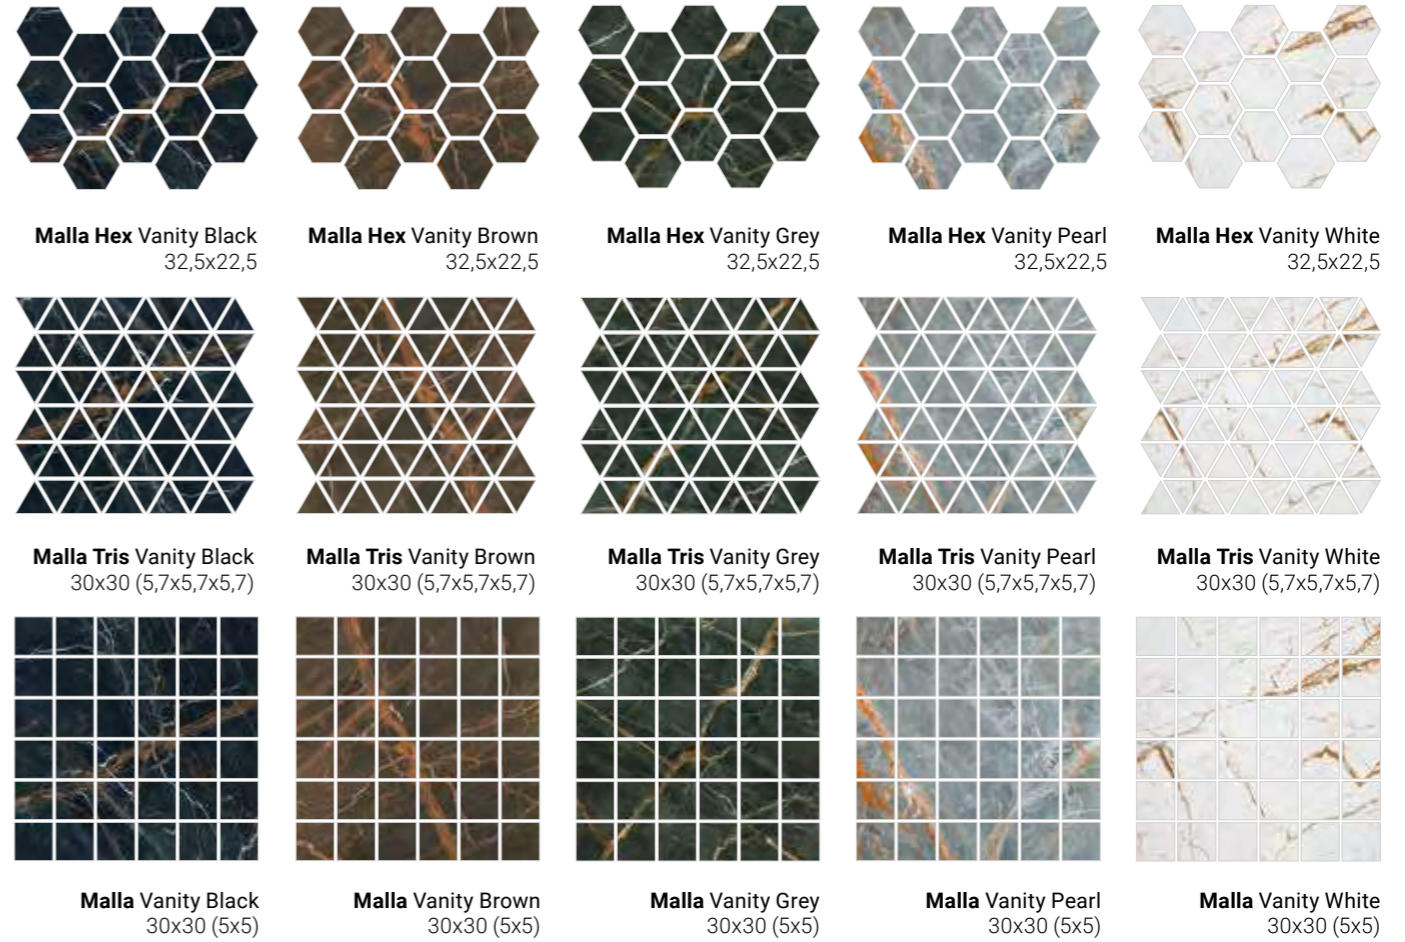

vanity White

Malla Hex Vanity Black 32,5x22,5
Malla Hex Vanity Brown 32,5x22,5
Malla Hex Vanity Grey 32,5x22,5
Malla Hex Vanity Pearl 32,5x22,5
Malla Hex Vanity White 32,5x22,5
Malla Tris Vanity Black 30x30 (5,7x5,7x5,7)
Malla Tris Vanity Brown 30x30 (5,7x5,7x5,7)
Malla Tris Vanity Grey 30x30 (5,7x5,7x5,7)
Malla Tris Vanity Pearl 30x30 (5,7x5,7x5,7)
Malla Tris Vanity White 30x30 (5,7x5,7x5,7)
Malla Vanity Black 30x30 (5x5)
Malla Vanity Brown 30x30 (5x5)
Malla Vanity Grey 30x30 (5x5)
Malla Vanity Pearl 30x30 (5x5)
Malla Vanity White 30x30 (5x5)