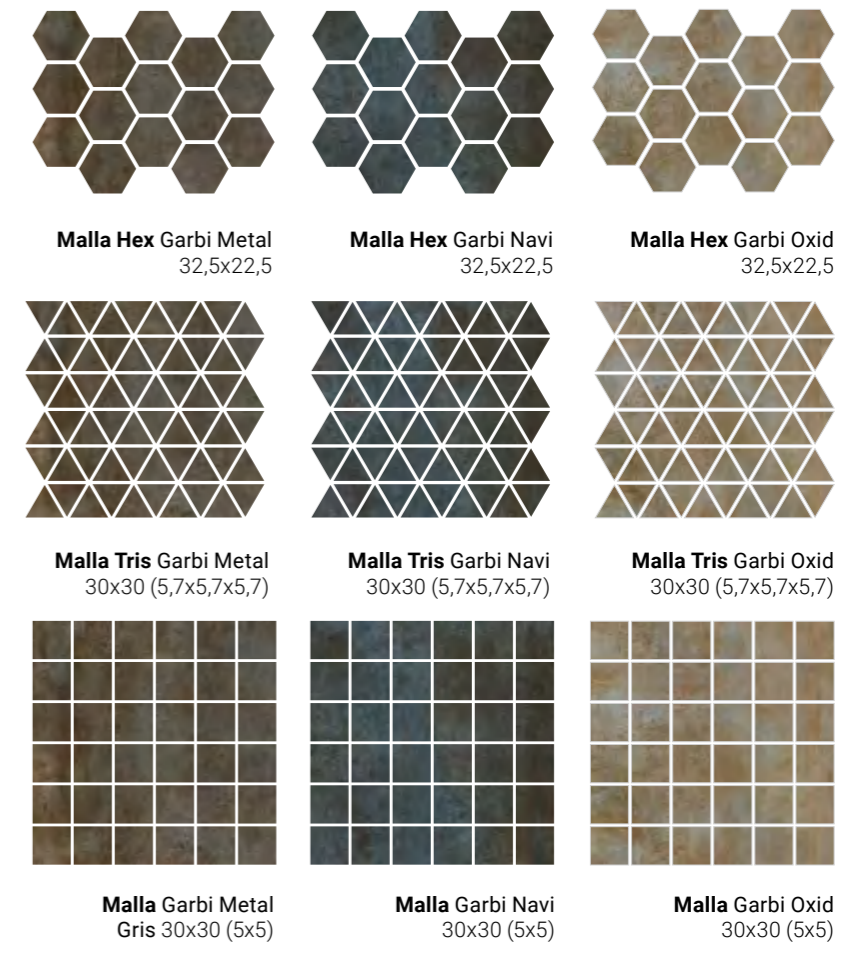

Porcesshine 30x60 / 60x120 / 60x60 / 120x120
11.81"x23.62" / 23.62"x47.24" / 23.62"x23.62" / 47.24"x47.24"

Garbi — Porcesshine

Garbi Navi 60x120

Garbi

Garbi Metal

Garbi Navi

Garbi Oxid

Piezas complementarias
Complementary Tiles / Pièces Complémentaires