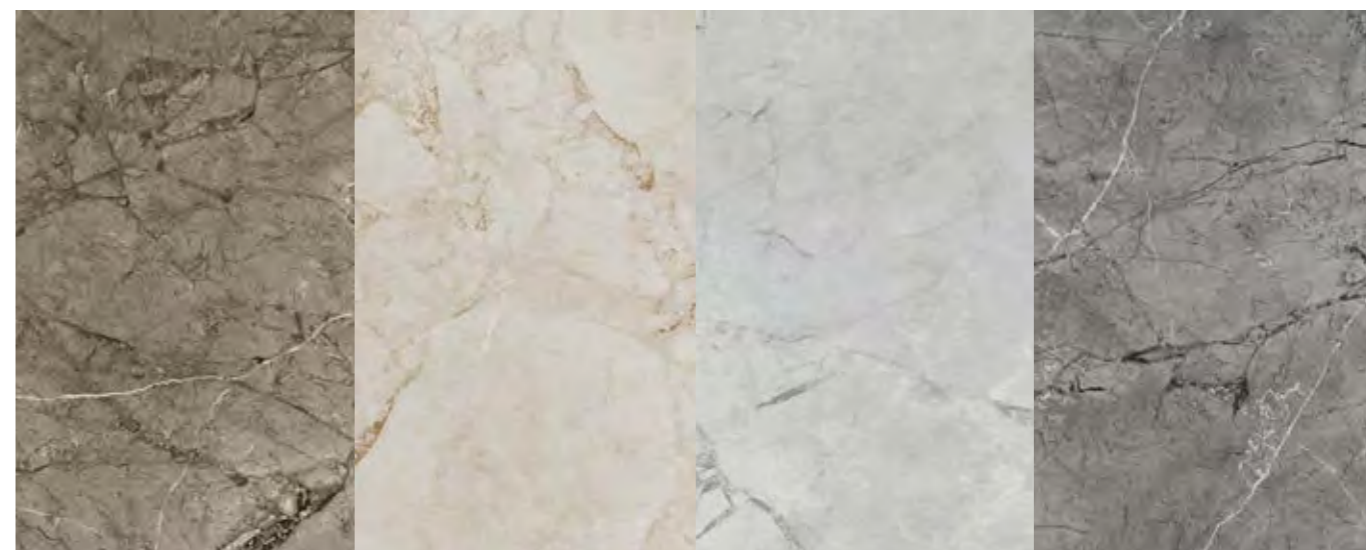

Ess. Gales Brown

Ess. Gales Ivory

Ess. Gales Grey

Ess. Gales Dark