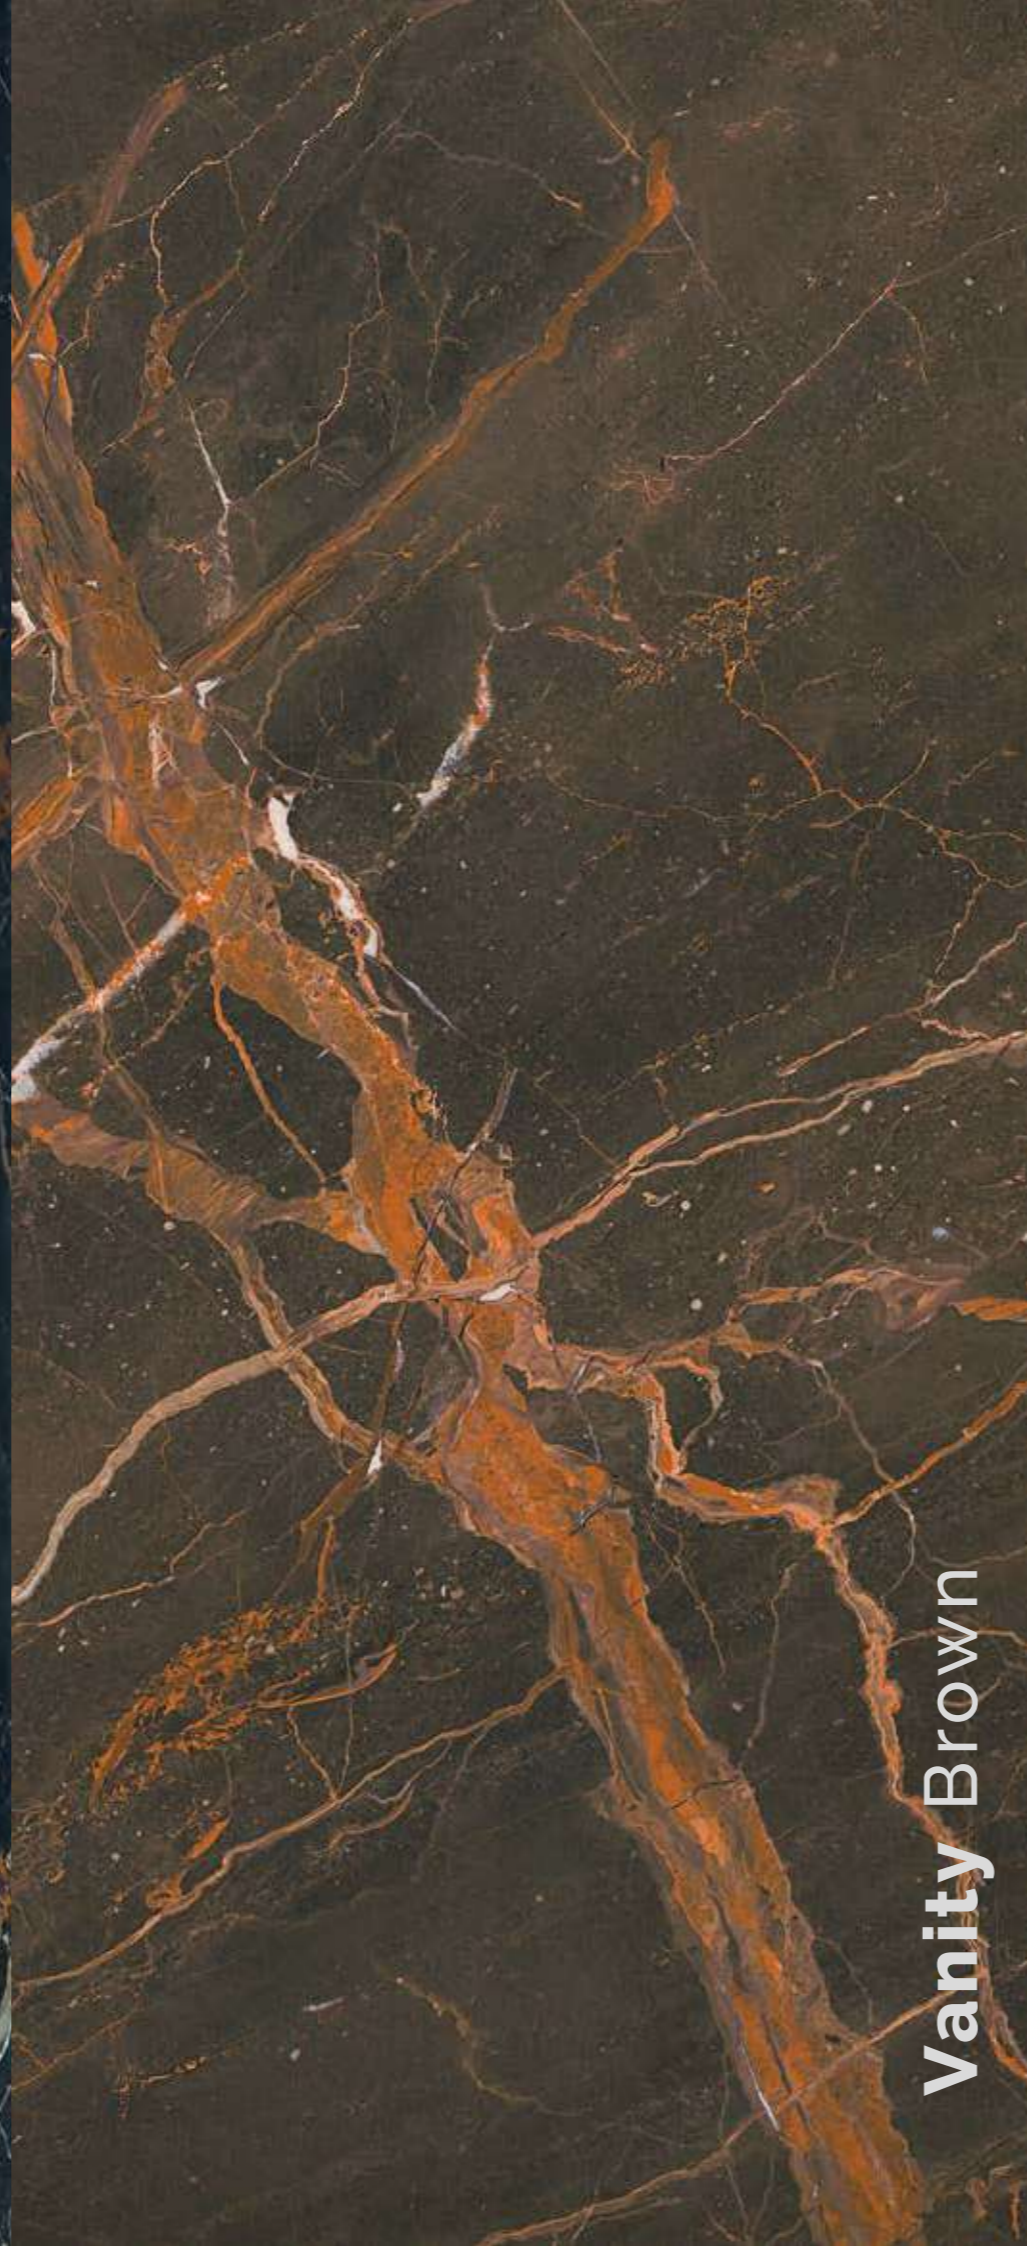

Porcesshine 30x60 / 60x120 / 60x60 / 120x120
11.81"x23.62" / 23.62"x47.24" / 23.62"x23.62" / 47.24"x47.24"

Vanity — Porcesshine

Vanity White 120x120

Vanity

Vanity Black

Vanity Brown

Vanity Grey

Vanity Pearl