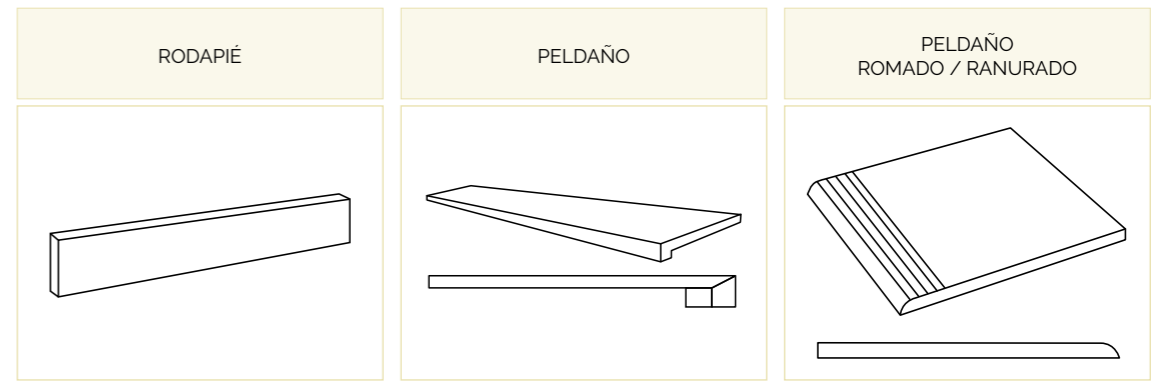

Porcesshine 30x60 / 60x120 / 60x60 / 120x120
11.81"x23.62" / 23.62"x47.24" / 23.62"x23.62" / 47.24"x47.24"

Garbi — Porcesshine

Garbi Navi 60x120

Garbi

Garbi Metal

Garbi Navi

Garbi Oxid

Piezas complementarias
Complementary Tiles / Pièces Complémentaires