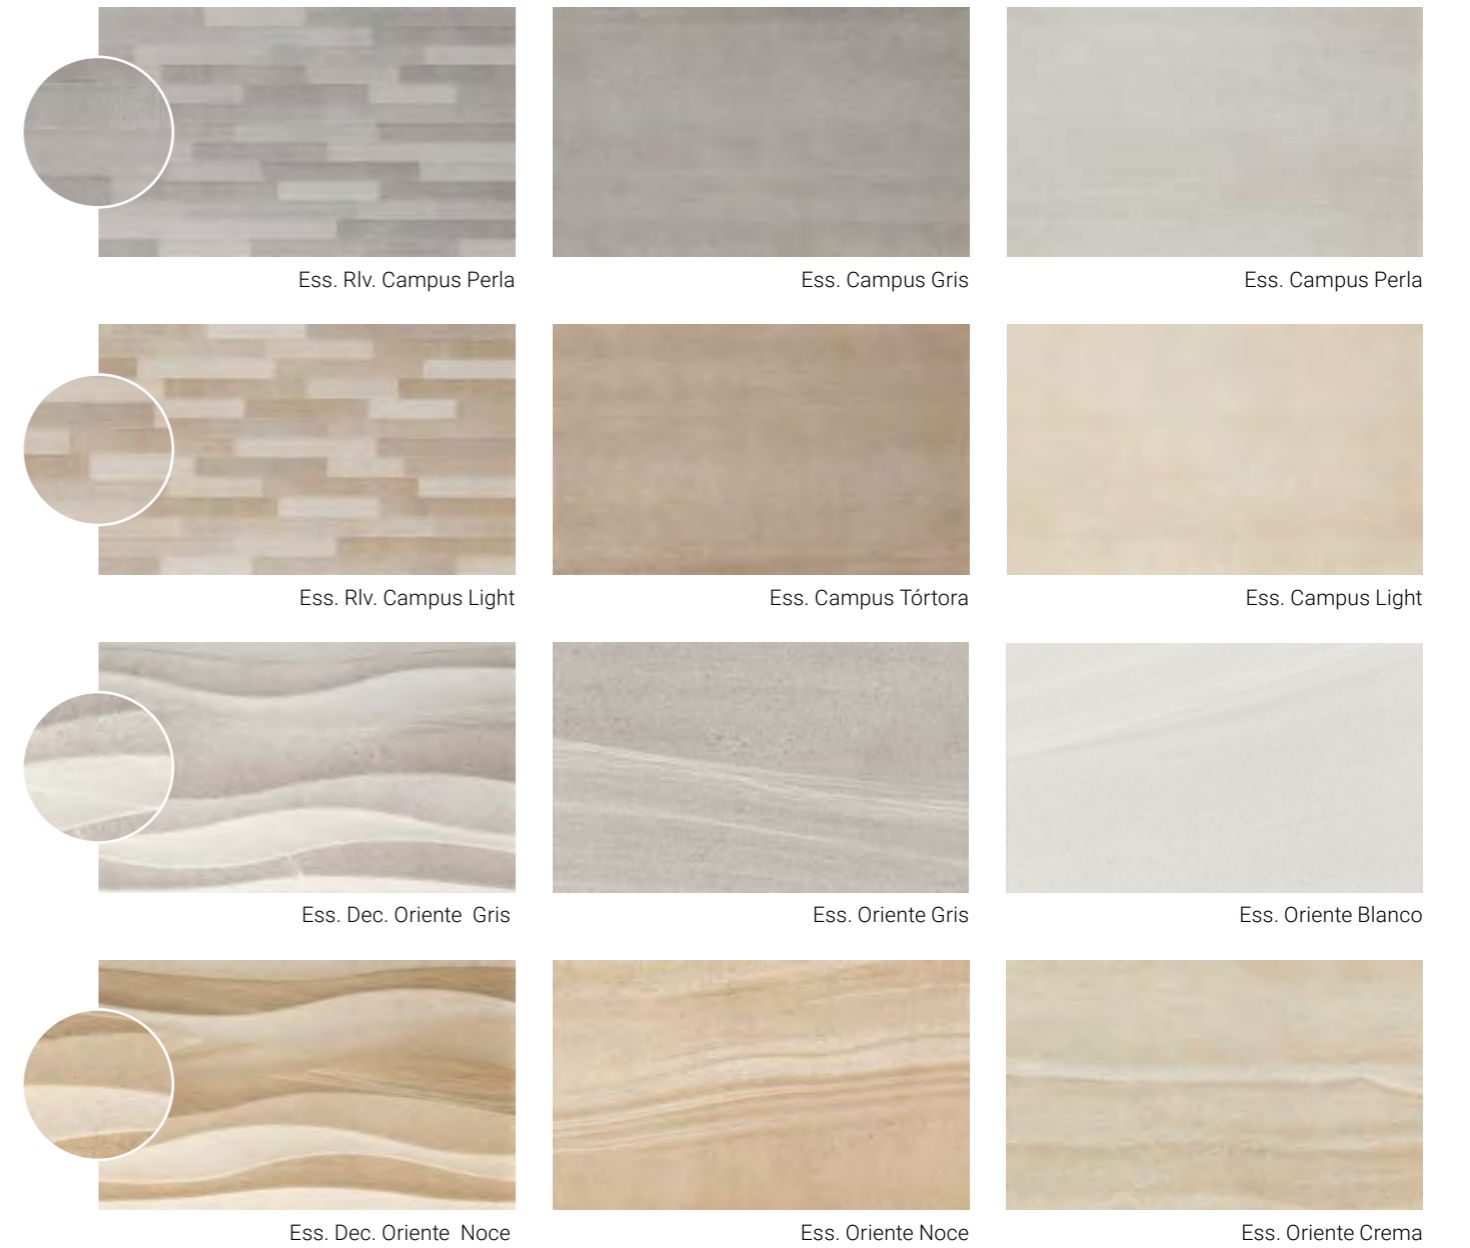

Pasta Roja / Red Body Tiles

Pavimento coordinado / Matching floor
Pasta Roja

Pavimento sugerido / Suggested floor
Pasta Roja

		Formato	Pz/cj	Pz/pl	M²/cj	M²/pl	Cj/pl	Kg/cj	Kg/Total
	33,3x55	10	480	1,84	88,32	48	28,00	1364	
	33,3x55 Rlv.	10	480	1,84	88,32	48	28,00	1364	
Pasta Roja / Red Body Tiles / Pâte Rouge / Rotscherbige							33,3x55 13.11"x21.65"