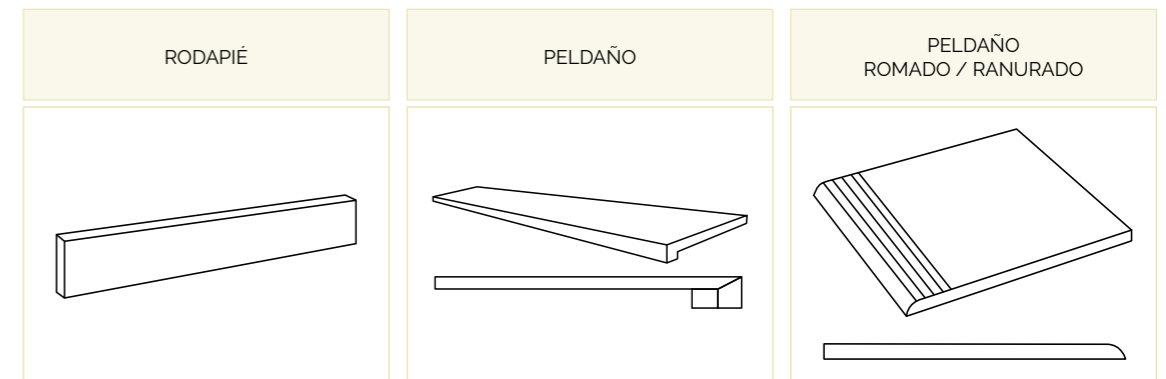

Formato	Pz/cj	Pz/pl	M²/cj	M²/pl	Cj/pl	Kg/cj	Kg/Total
30x60 (C)	6	288	1,08	51,84	48	23,60	1152,80
60x120	2	64	1,44	46,08	32	34,25	1121
60x60	4	120	1,44	43,2	30	30,00	920
120x120	1	36	1,44	51,84	36	36,36	1348,96
MALLA HEX	9	432	0,65	31,2	48	13,50	668
MALLA TRIS	7	336	0,63	30,24	48	15,40	759,2
MALLA (5)	11	462	1,00	42	42	23,00	986

Porcesshine 30x60 / 60x120 / 60x60 / 120x120
11.81"x23.62" / 23.62"x47.24" / 23.62"x23.62" / 47.24"x47.24"