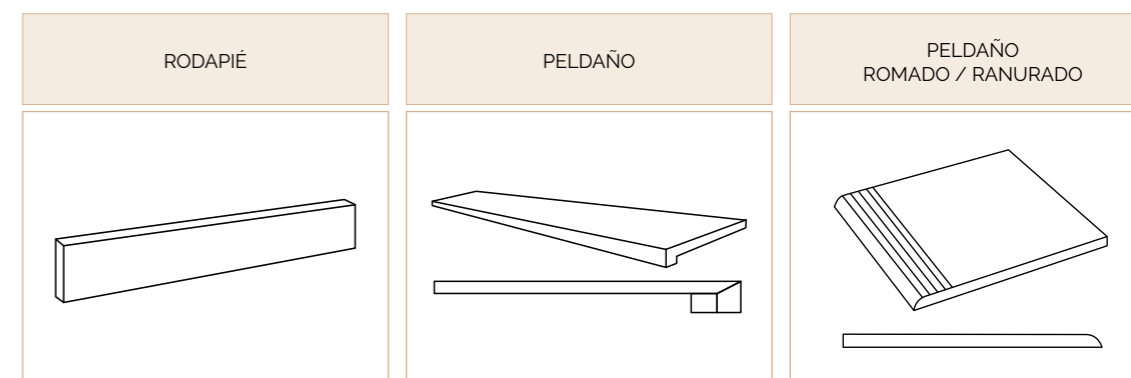

Piezas complementarias Complementary Tiles / Pièces Complémentaires

Formato	Pz/cj	Pz/pl	M²/cj	M²/pl	Cj/pl	Kg/cj	Kg/Total
23x120	5	240	1,38	66,24	48	26,00	1296,8

Porcelain 23x120
9,05"x47,24"