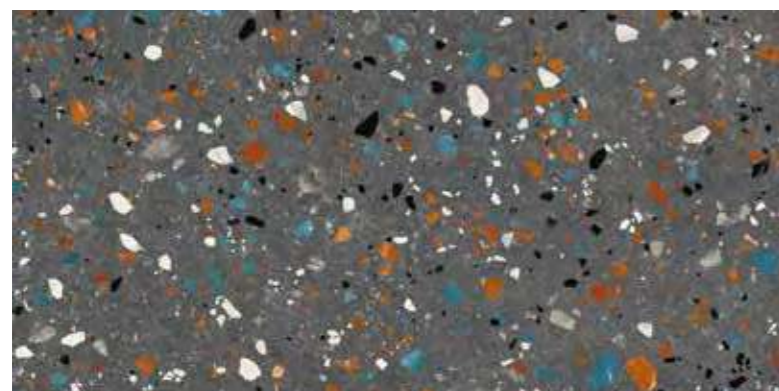

Ess. Gobi Nero