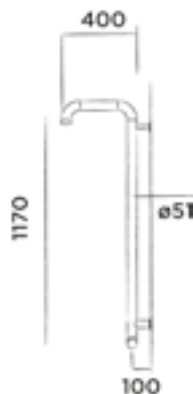

JEE-O flow bath mixer

Freestanding bath mixer stainless steel with progressive cartridge, diverter and hand shower

Order code:

500-3010

● Brushed

€ 1.665,-