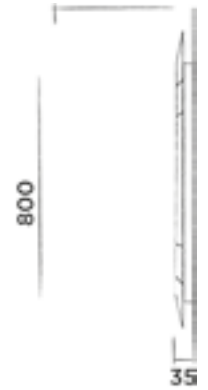

JEE-O bloom mirror 45

Wall mounted mirror with adjustable LED backlight
(W 45 x H 80 cm)

Order code:
601-0317

€ 925,-