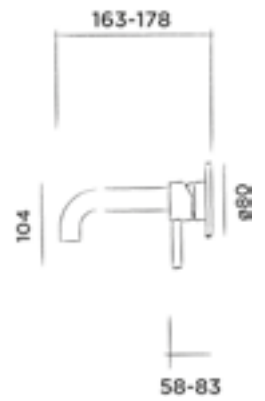

● Dark steel

€ 660,-

JEE-O slimline wall basin mixer 90°

Wall mounted basin mixer stainless steel with concealed body

Order code:

800-1510	Brushed	€ 590,-
800-1513	Structured black	€ 660,-
800-1514	Bronze	€ 660,-
800-1515	Matt gold	€ 660,-
800-1519	Dark steel	€ 660,-