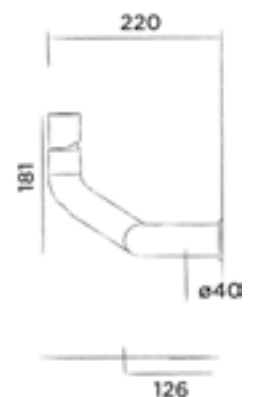

Model left is shown here