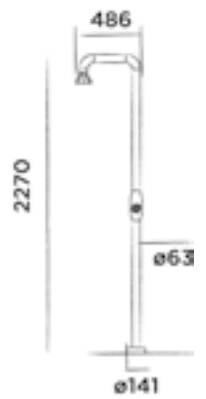

JEE-O bloom shower 01

Freestanding shower mixer stainless steel

Order code:

600-6106

● Gun metal

€ 2.570,-