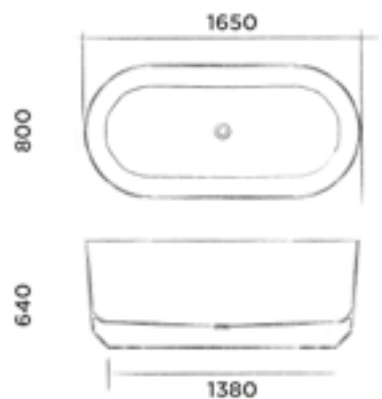

JEE-O bloom bath

Freestanding bath made from DADOquartz with integrated overflow
(L 165 x W 80 x H 64 cm)

Order code:
SBM074

White DADOquartz

€ 5.275,-