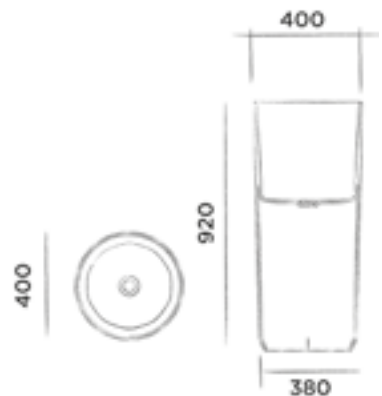

Order code:
SBM074

White DADOquartz

€ 5.275,-

JEE-O bloom basin high

Freestanding basin made from DADOquartz
(L 40 x W 40 x H 92 cm)

Order code:
SWMBAS83

White DADOquartz

€ 1.605,-