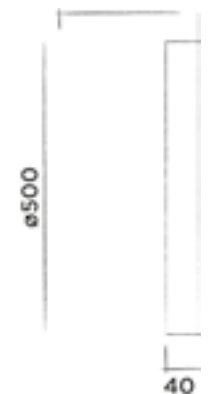

JEE-O soho mirror 50

Wall mounted mirror stainless steel
(ø 50 cm)

Order code:

701-0120

● RAW

€ 595,-

701-0122

● Hammercoated black

€ 595,-