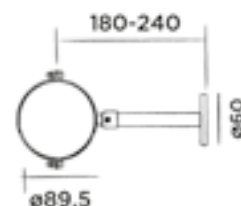

● Brushed

€ 200,-

JEE-O original interchangeable shower head 01

Interchangeable showerhead, stainless steel, suitable for original models before 2021

(ø 58 mm, 76 holes, 1 mm)

Order code:

101-6100

● Brushed