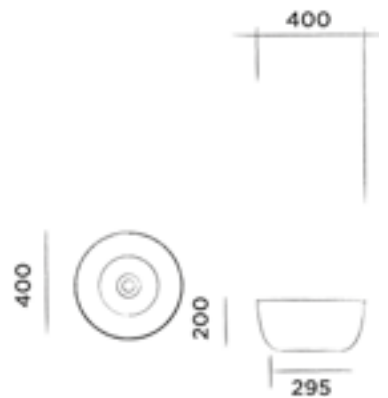

JEE-O flow basin low

Top mounted basin made from DADOquartz low
(L 40 x B 40 x H 20 cm)

Order code:

SWMBAS125

White DADOquartz

€ 895,-

JEE-O flow basin small

Top mounted basin made from DADOquartz small
(L 24 x B 24 x H 12 cm)