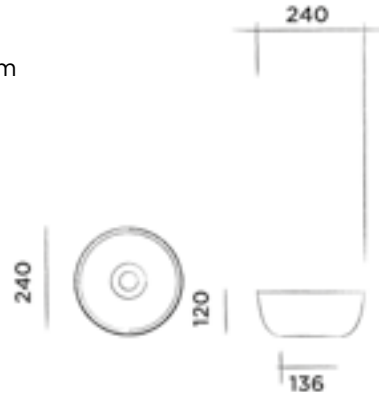

JEE-O flow basin small

Top mounted basin made from DADOquartz for toilet room
(L 24 x B 24 x H 12 cm)

Order code:

SWMBAS119

White DADOquartz

€ 325,-