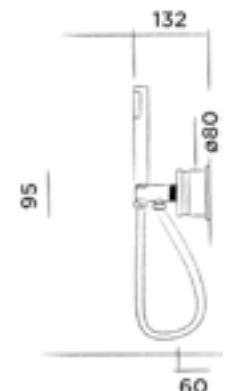

JEE-O soho wall hand shower

Wall mounted hand shower stainless steel with integrated wall elbow

Order code:

700-6910

● RAW

€ 895,-

700-6912

● Hammercoated black

€ 895,-