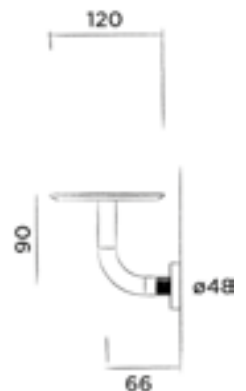

JEE-O soho soap dish

Wall mounted soap dish stainless steel

Order code:

701-0090

● RAW

€ 165,-

701-0092

● Hammercoated black

€ 165,-