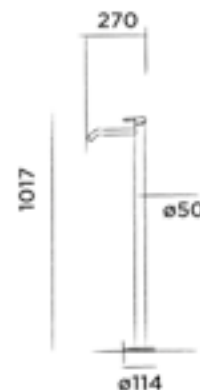

JEE-O slimline basin mixer floor

Freestanding basin mixer stainless steel

Order code:

800-1300

● Brushed

€ 1.285,-

800-1303

● Structured black

€ 1.650,-

800-1304

● Bronze

€ 1.650,-