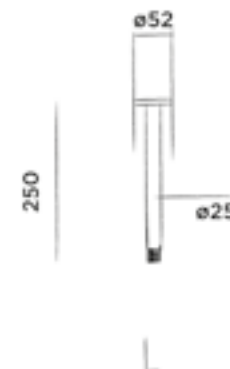

JEE-O slimline ceiling shower 25

Ceiling mounted shower arm stainless steel*

(Length 25 cm)

Order code:

801-6820	Brushed	€ 205,-
801-6823	Structured black	€ 245,-
801-6824	Bronze	€ 245,-
801-6825	Matt gold	€ 245,-
801-6829	Dark steel	€ 245,-

* Prices of all shower arms are without shower heads