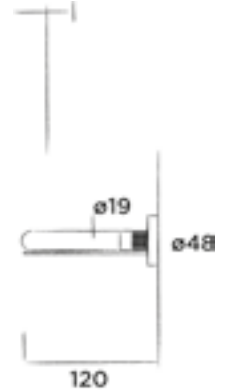

JEE-O soho shelf

Wall mounted shelf stainless steel
(Length 60 cm)

Order code:

701-0080

● RAW

€ 315,-

701-0082

● Hammercoated black

€ 315,-