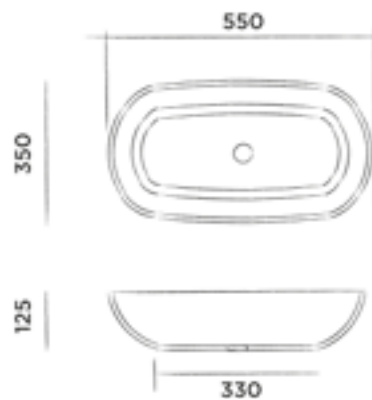

JEE-O dubai basin

Top mounted basin made from DADOquartz
(L 55 x W 35 x H 12,5 cm)

Order code:

SWMBAS61

White DADOquartz

€ 750,-