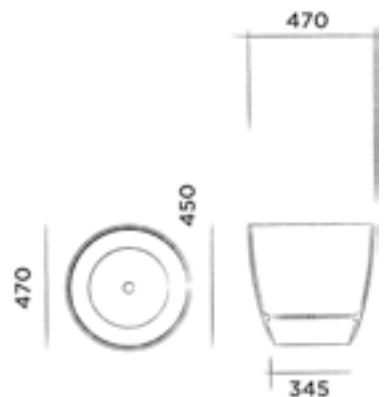

JEE-O blue basin

Top mounted basin made from DADOquartz
(L 47 x W 47 x H 45 cm)

Order code:

SWMBAS67

White DADOquartz

€ 1.215,-

flow SERIES BY BRIAN SIRONI

 Brushed