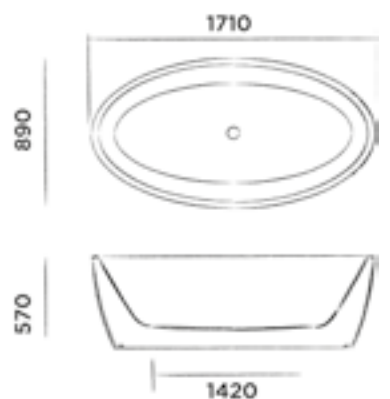

JEE-O maya bath

Freestanding bath made from DADOquartz with integrated overflow
(L 171 x W 89 x H 57 cm)

Order code:
SBM040
● White DADOquartz

€ 4.780,-