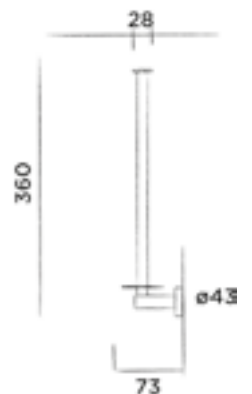

JEE-O slimline spare roll holder

Wall mounted spare toilet roll holder stainless steel

Order code:

801-0020

● Brushed

€ 105,-

801-0023

● Structured black

€ 125,-

801-0024

● Bronze

€ 125,-

801-0025

● Matt gold

€ 125,-

801-0029

● Dark steel

€ 125,-