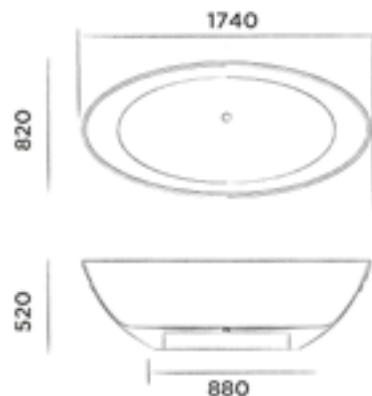

JEE-O london bath

Freestanding bath made from DADOquartz
with integrated overflow
(L 174 x W 82 x H 52 cm)

Order code:

SBM061

White DADOquartz

€ 3.150,-