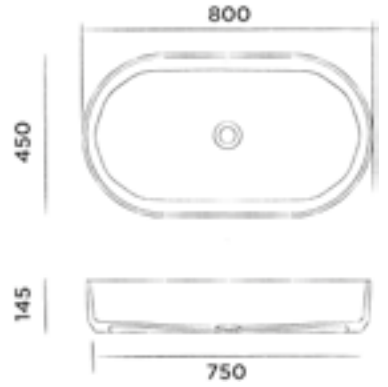

Order code:

SWMBAS80

White DADOquartz

€ 1.005,-

JEE-O bloom basin oval

Top mounted basin made from DADOquartz
(L 80 x W 45 x H 14,5 cm)

Order code:

SWMBAS84