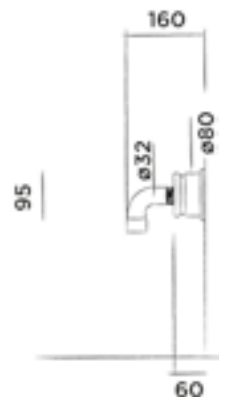

JEE-O soho spout short

Wall mounted spout stainless steel for basin

Order code:

700-3910

● RAW

€ 605,-

700-3912

● Hammercoated black

€ 605,-