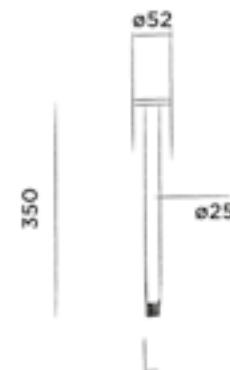

JEE-O slimline ceiling shower 35

Ceiling mounted shower arm stainless steel*

(Length 35 cm)

Order code:

801-6830	Brushed	€ 210,-
801-6833	Structured black	€ 250,-
801-6834	Bronze	€ 250,-
801-6835	Matt gold	€ 250,-
801-6839	Dark steel	€ 250,-

* Prices of all shower arms are without shower heads