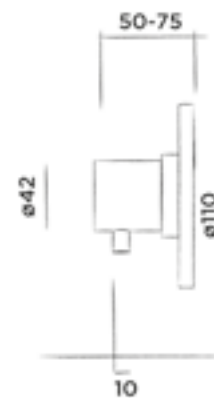

JEE-O slimline valve

Wall mounted valve stainless steel with concealed body

Order code:

800-2700	Brushed	€	390,-
800-2703	Structured black	€	425,-
800-2704	Bronze	€	425,-
800-2705	Matt gold	€	425,-
800-2709	Dark steel	€	425,-