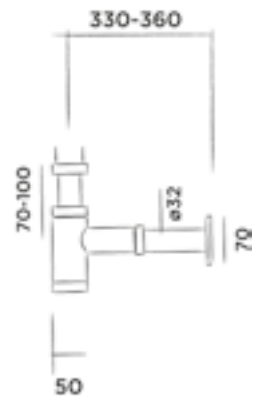

JEE-O basin siphon

Basin siphon stainless steel

Order code:

001-0020

● Brushed

€ 210,-

001-0023

● Structured black

€ 290,-

001-0024

● Bronze

€ 290,-

001-0025

● Matt gold

€ 290,-

001-0029

● Dark steel

€ 290,-