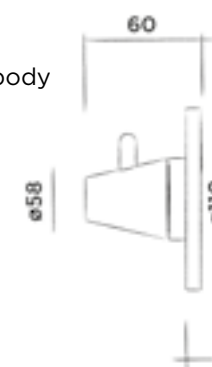

Wall mounted bath or shower diverter stainless steel with concealed body

Order code:

900-2600

● Brushed

€ 550,-

900-2606

● Gun metal

€ 660,-