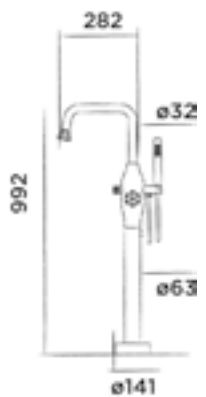

● Gun metal

€ 3.085,-

JEE-O bloom bath mixer

Freestanding bath mixer stainless steel with hand shower

Order code:

600-3116

● Gun metal

€ 2.215,-