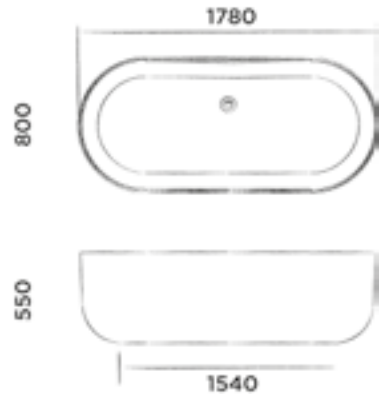

JEE-O flow bath

Freestanding bath made from DADOquartz with integrated overflow
(L 178 x W 80 x H 55 cm)

Order code:

SBM069

White DADOquartz

€ 5.435,-