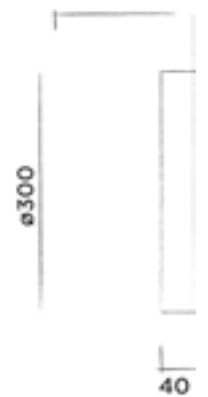

JEE-O soho mirror 30

Wall mounted mirror stainless steel
(ø 30 cm)

Order code:

701-0110

● RAW

€ 475,-

701-0112

● Hammercoated black

€ 475,-