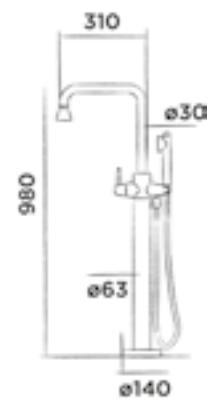

JEE-O cone bath mixer

Freestanding bath mixer stainless steel with diverter cartridge and hand shower

Order code:

900-3110

● Brushed

€ 1.700,-

900-3116

● Gun metal

€ 2.000,-