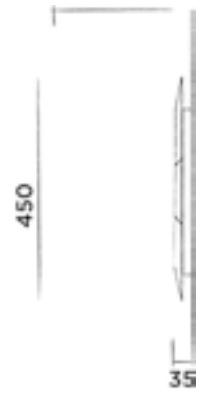

JEE-O bloom mirror 80

Wall mounted mirror with adjustable LED backlight
(W 80 x H 45 cm)

Order code:
601-0217

€ 925,-