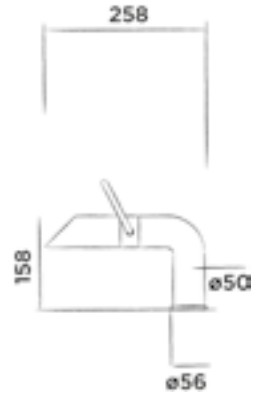

JEE-O pure basin mixer low

Top mounted basin mixer stainless steel with progressive cartridge

Order code:
300-1700
● Brushed

€ 935,-