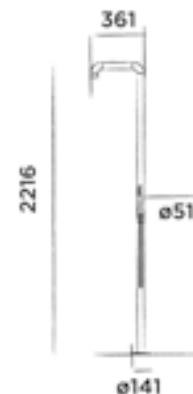

JEE-O flow shower 02

Freestanding shower mixer stainless steel with progressive cartridge and hand shower

Order code:

500-6210

● Brushed

€ 1.885,-

JEE-O flow wall shower

Wall mounted shower mixer stainless steel with progressive cartridge and hand shower

Order code:

500-6910

● Brushed

€ 1.885,-