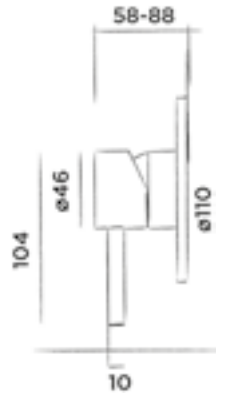

JEE-O slimline mixer 01

Wall mounted mixer stainless steel with concealed body, one way valve

Order code:

800-2100

● Brushed

€ 470,-

800-2103

● Structured black

€ 530,-