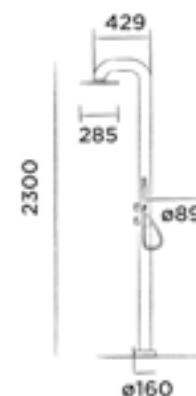

JEE-O fatline shower 02TH

Freestanding thermostatic shower mixer stainless steel with hand shower

Order code:

200-6310

● Brushed

€ 2.930,-