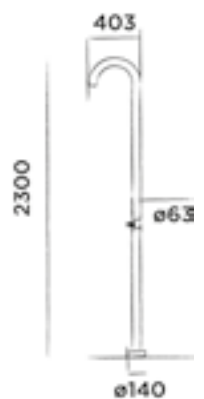

Recommended JEE-O original wall bracket (101-6000), see pag 76

JEE-O original shower push

Freestanding shower mixer stainless steel with eco push button

Order code:
100-6500
● Brushed

€ 1.830,-

Option JEE-O 365 - all weather frost free (001-0365), see page 73