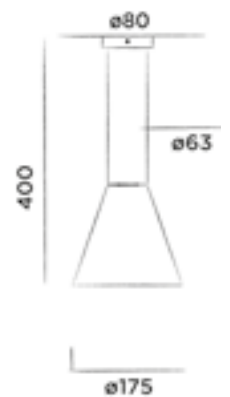

JEE-O cone ceiling shower

Ceiling mounted shower stainless steel

Order code:

900-6800

● Brushed

€ 760,-

900-6806

● Gun metal

€ 860,-