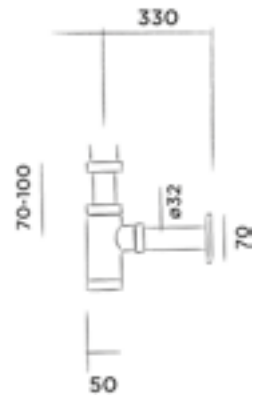

● Dark steel

€ 290,-

JEE-O basin siphon compact

Basin siphon stainless steel

Order code:

001-0120	€	210,-
● Brushed		
001-0123	€	290,-
● Structured black		
001-0124	€	290,-
● Bronze		
001-0125	€	290,-
● Matt gold		
001-0129	€	290,-
● Dark steel		