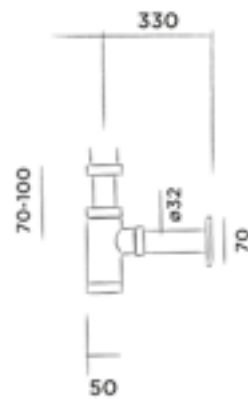

JEE-O basin siphon compact

Basin siphon stainless steel

Order code:

001-0120

● Brushed

€ 210,-

001-0123

● Structured black

€ 290,-

001-0124

● Bronze

€ 290,-

001-0125

● Matt gold

€ 290,-

001-0129

● Dark steel

€ 290,-