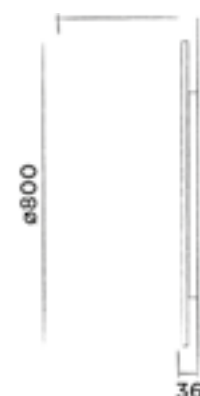

Order code:
501-0117

€ 810,-

JEE-O flow mirror 80

Wall mounted mirror with adjustable LED backlight
(ø 80 cm)

Order code:
501-0127

€ 925,-

JEE-O flow bath

Freestanding bath made from DADOquartz with integrated overflow
(L 178 x W 80 x H 55 cm)