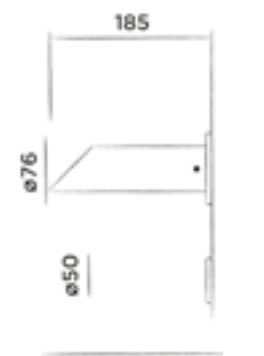

JEE-O pure touchless wall basin tap

Electronic controlled wall mounted basin mixer stainless steel, with infrared on/off sensor and concealed control box

Order code:
300-1530
● Brushed
300-1534
● Bronze
300-1535
● Matt gold

€ 1.115,-

€ 1.250,-

€ 1.250,-