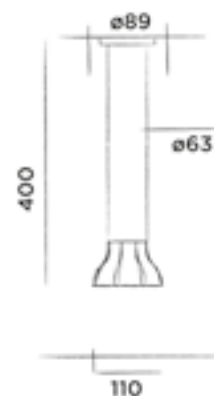

JEE-O bloom ceiling shower

Ceiling mounted shower stainless steel

Order code:

600-6806

● Gun metal

€ 775,-