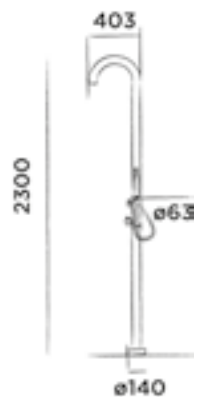

JEE-O original shower 02TH

Freestanding thermostatic shower mixer stainless steel with hand shower

Order code:
100-6310
● Brushed

€ 2.450,-

Option JEE-O 365 - all weather frost free (001-0365), see page 73

Recommended JEE-O original wall bracket (101-6000), see pag 76