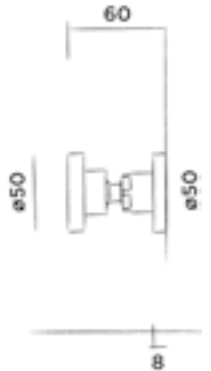

801-6915

● Matt gold

€ 210,-

801-6919

● Dark steel

€ 210,-

JEE-O slimline toilet roll holder

Wall mounted toilet roll holder stainless steel