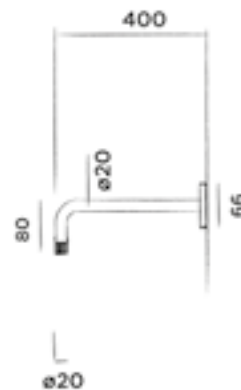

* Prices of all shower arms are without shower heads

JEE-O slimline ceiling shower 35

Ceiling mounted shower arm stainless steel*

(Length 35 cm)

Order code:

801-6830	Brushed	€ 210,-
801-6833	Structured black	€ 250,-
801-6834	Bronze	€ 250,-
801-6835	Matt gold	€ 250,-
801-6839	Dark steel	€ 250,-