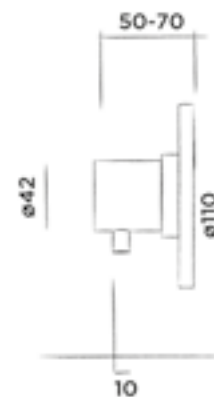

JEE-O slimline thermostat

Wall mounted thermostatic mixer stainless steel with concealed body

Order code:

800-2500	Brushed	€	580,-
800-2503	Structured black	€	665,-
800-2504	Bronze	€	665,-
800-2505	Matt gold	€	665,-
800-2509	Dark steel	€	665,-