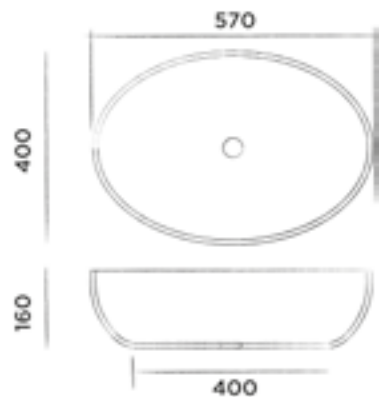

JEE-O moloko basin

Top mounted basin made from DADOquartz
(L 57 x W 40 x H 16 cm)

Order code:

SWMBAS20

White DADOquartz

€ 980,-