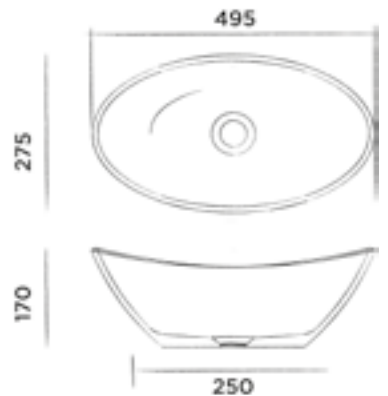

JEE-O rio basin small

Top mounted basin made from DADOquartz
(L 49,5 x W 27,5 x H 17 cm)

Order code:

SWMBAS68

White DADOquartz

€ 870,-