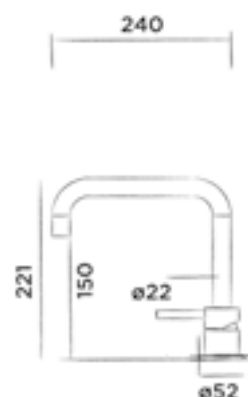

800-1765

● Matt gold

€ 685,-

800-1769

● Dark steel

€ 685,-

JEE-O slimline 2 hole mixer set high

Two-hole top mounted basin mixer set stainless steel