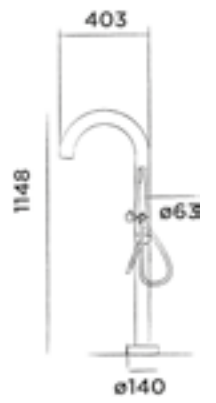

JEE-O original bath mixer

Freestanding bath mixer stainless steel with hand shower

Order code:

100-3110

● Brushed

€ 1.795,-