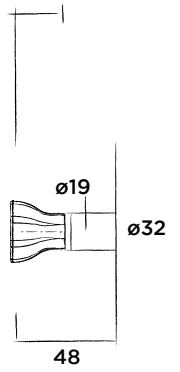

€ 95,-

JEE-O bloom towel holder

Wall mounted towel holder stainless steel

(Length 71 cm)

Order code:

601-0066

● Gun metal

€ 195,-