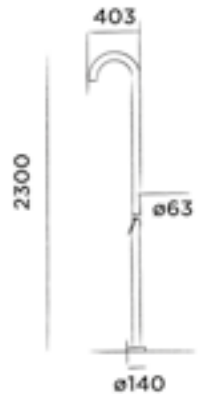

JEE-O original shower 02

Freestanding shower mixer stainless steel with hand shower

Order code:
100-6210
● Brushed

€ 2.090,-

JEE-O original interchangeable shower head 150 (101-6140) included, see page 77