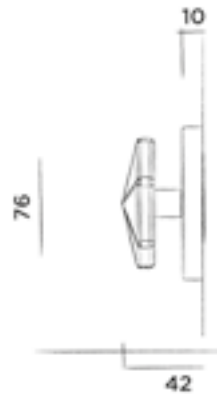

JEE-O bloom valve

Wall mounted mixer stainless steel with concealed body

Order code:

600-2106 - valve cold

● Gun metal

€ 360,-

600-2116 - valve hot

● Gun metal

€ 360,-