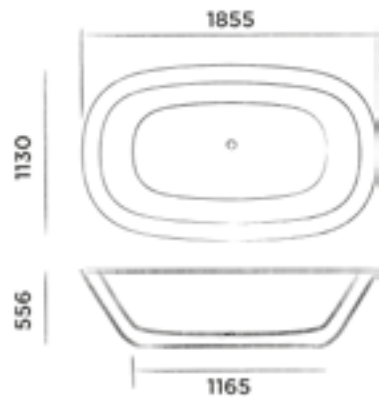

JEE-O acanthus bath

Freestanding bath made from DADOquartz with integrated overflow
(L 185.5 x W 113 x H 55.6 cm)

Order code:

SBM033

White DADOquartz

€ 4.935,-