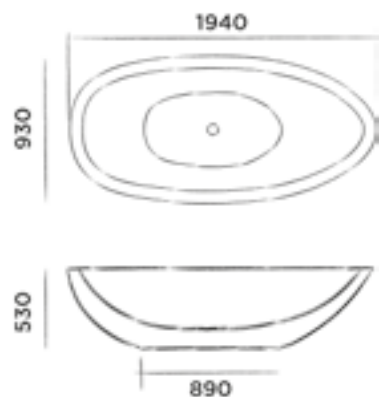

White DADOquartz

€ 980,-

JEE-O elaine bath

Freestanding bath made from DADOquartz
with integrated overflow
(L 194 x W 93 x H 53 cm)

Order code:

SBM050

White DADOquartz

€ 4.920,-