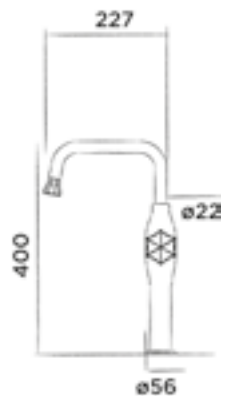

JEE-O bloom basin mixer

Top mounted basin mixer stainless steel

Order code:

600-1756

● Gun metal

€ 1.145,-

JEE-O bloom bidet

Top mounted bidet faucet stainless steel