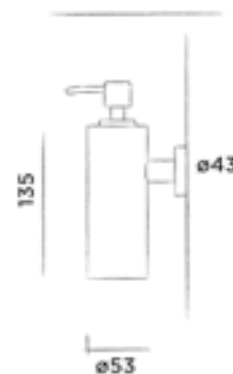

JEE-O slimline wall cup

Wall mounted cup and holder stainless steel

Order code:

801-0130

● Brushed

€ 110,-

801-0133

● Structured black