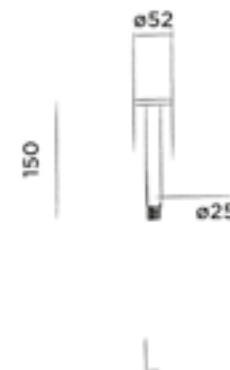

JEE-O slimline ceiling shower 15

Ceiling mounted shower arm stainless steel*

(Length 15 cm)

Order code:

801-6810	Brushed	€ 200,-
801-6813	Structured black	€ 240,-
801-6814	Bronze	€ 240,-
801-6815	Matt gold	€ 240,-
801-6819	Dark steel	€ 240,-

* Prices of all shower arms are without shower heads