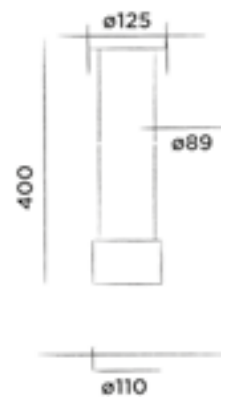

JEE-O soho ceiling shower

Ceiling mounted shower stainless steel

Order code:

700-6800

● RAW

€ 940,-

700-6802

● Hammercoated black

€ 940,-