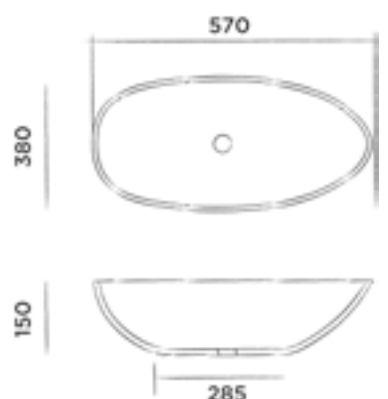

JEE-O elaine basin

Top mounted basin made from DADOquartz
(L 57 x W 38 x H 15 cm)

Order code:

SWMBAS57

White DADOquartz

€ 980,-

JEE-O acanthus bath

Freestanding bath made from DADOquartz with integrated overflow
(L 185.5 x W 113 x H 55.6 cm)