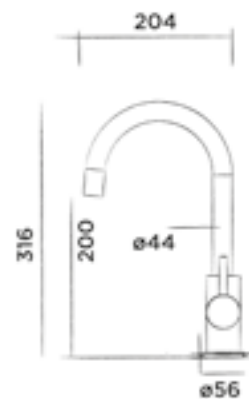

JEE-O slimline basin mixer

Top mounted basin mixer stainless steel

Order code:

800-1780

● Brushed

€ 350,-

800-1783

● Structured black

€ 425,-

800-1784

● Bronze

€ 425,-

800-1785

● Matt gold

€ 425,-

800-1789

● Dark steel

€ 425,-