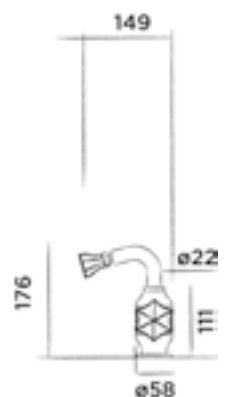

JEE-O bloom bidet

Top mounted bidet faucet stainless steel

Order code:

600-4106

● Gun metal

€ 1.025,-