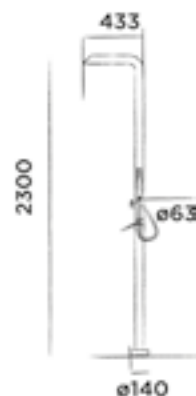

JEE-O pure shower 02

Freestanding shower mixer stainless steel with hand shower

Order code:
300-6210
● Brushed

€ 1.995,-