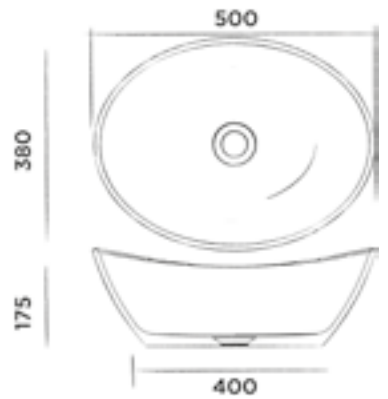

JEE-O rio basin large

Top mounted basin made from DADOquartz
(L 50 x W 38 x H 17,5 cm)

Order code:

SWMBAS75

White DADOquartz

€ 940,-

JEE-O rio basin small

Top mounted basin made from DADOquartz
(L 49,5 x W 27,5 x H 17 cm)