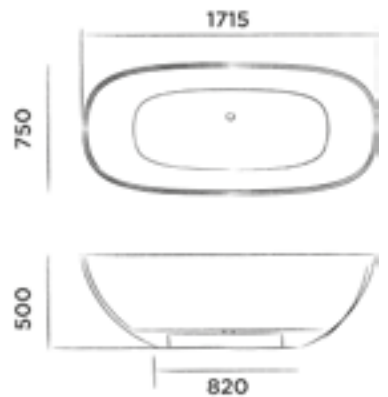

€ 495,-

JEE-O amsterdam bath

Freestanding bath made from DADOquartz
with integrated overflow
(L 171,5 x W 75 x H 50 cm)

Order code:
SBM060

White DADOquartz

€ 3.150,-

JEE-O amsterdam basin

Top mounted basin made from DADOquartz
(L 55 x W 35 x H 12,5 cm)