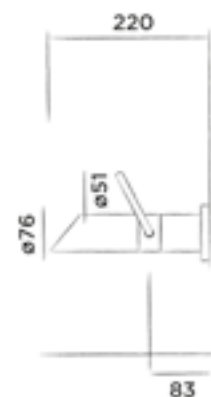

Order code:
300-3510
● Brushed

€ 1.015,-

JEE-O pure wall basin mixer

Wall mounted basin mixer stainless steel with progressive cartridge and concealed body

Order code:
300-1500
● Brushed

€ 765,-

JEE-O pure basin mixer high