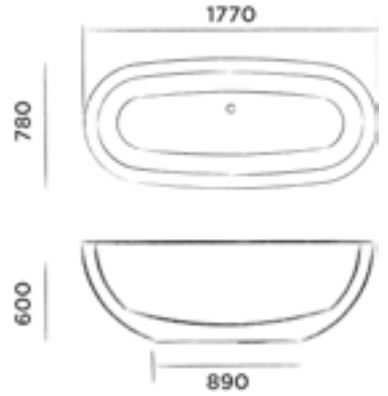

JEE-O moloko bath

Freestanding bath made from DADOquartz
with integrated overflow
(L 177 x W 78 x H 60 cm)

Order code:

SBM008

White DADOquartz

€ 4.780,-