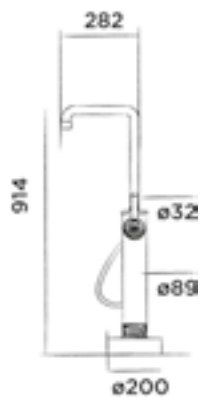

JEE-O soho bath mixer

Freestanding bath mixer stainless steel with progressive cartridge, diverter and hand shower

Order code:

700-3110

● RAW

€ 2.220,-

700-3112

● Hammercoated black

€ 2.220,-