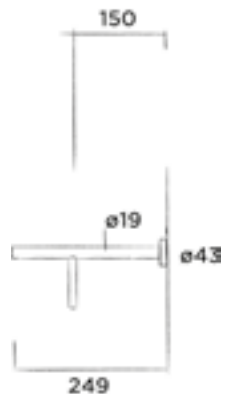

JEE-O slimline towel rack

Wall mounted towel rack stainless steel

(Length 70 cm)

Order code:

801-0070

● Brushed

€ 280,-

801-0073

● Structured black

€ 330,-

801-0074

● Bronze

€ 330,-

801-0075

● Matt gold

€ 330,-

801-0079

● Dark steel

€ 330,-