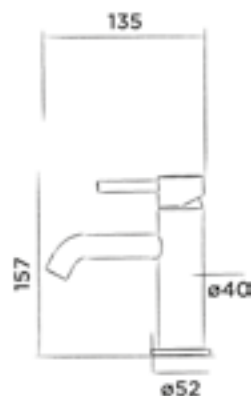

800-1705

● Matt gold

€ 315,-

800-1709

● Dark steel

€ 315,-

JEE-O slimline bidet

Top mounted bidet faucet stainless steel