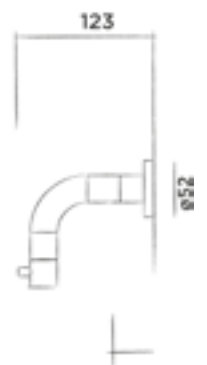

JEE-O slimline cold water tap

Wall mounted cold water tap stainless steel

Order code:

800-3730	Brushed	€ 200,-
800-3733	Structured black	€ 225,-
800-3734	Bronze	€ 225,-
800-3735	Matt gold	€ 225,-
800-3739	Dark steel	€ 225,-