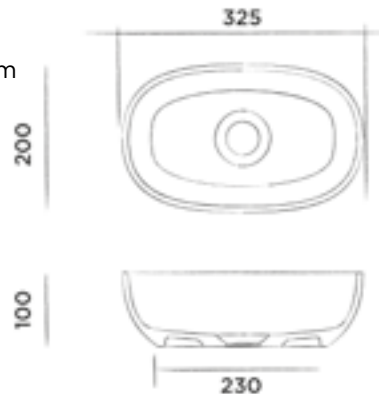

JEE-O amsterdam basin small

Top mounted basin made from DADOquartz for toilet room
(L 32.5 x B 20 x H 10 cm)

Order code:

SWMBAS110

White DADOquartz

€ 295,-