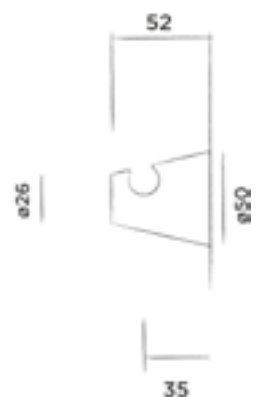

Order code:

901-0100

● Brushed

€ 100,-

901-0106

● Gun metal

€ 110,-

NEW