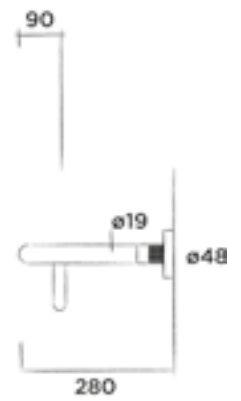

Wall mounted towel rack stainless steel
(Length 70 cm)

Order code:

701-0070

● RAW

€ 400,-

701-0072

● Hammercoated black

€ 400,-