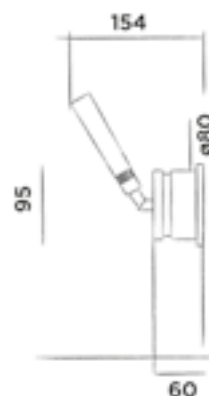

JEE-O soho mixer one way valve

Wall mounted mixer stainless steel with progressive cartridge and concealed body

Order code:

700-2100

● RAW

€ 655,-

700-2102

● Hammercoated black

€ 655,-