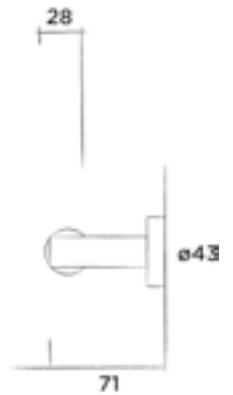

JEE-O slimline toilet roll holder

Wall mounted toilet roll holder stainless steel

Order code:

801-0010

● Brushed

€ 95,-

801-0013

● Structured black

€ 100,-

801-0014

● Bronze

€ 100,-

801-0015

● Matt gold

€ 100,-

801-0019

● Dark steel

€ 100,-