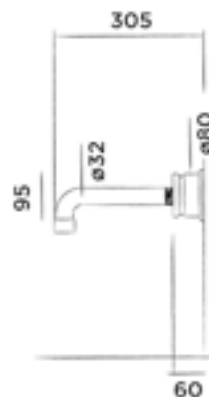

JEE-O soho touchless wall basin tap

Electronic controlled wall mounted basin mixer stainless steel, with in-spout infrared on/off sensor and concealed control box

Order code:

700-1530

● RAW

€ 1.355,-

700-1532

● Hammercoated black

€ 1.355,-