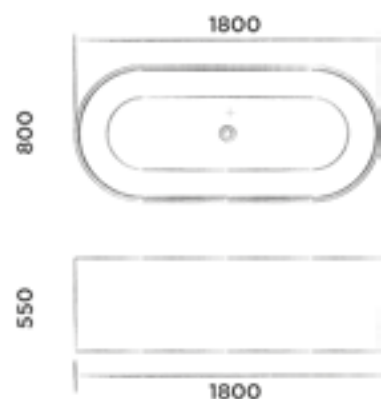

JEE-O soho bath

Freestanding bath made from DADOquartz
with integrated overflow
(L 180 x W 80 x H 55 cm)

Order code:

SBM068

● White DADOquartz

€ 5.560,-