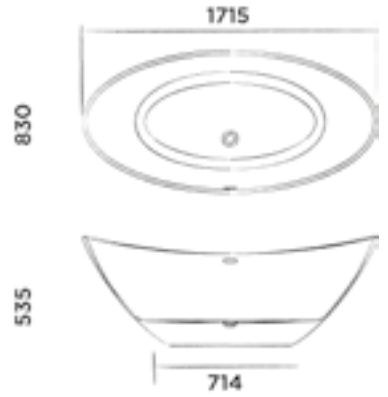

JEE-O rio bath

Freestanding bath made from DADOquartz
with integrated overflow
(L 171,5 x W 83 x H 53,5 cm)

Order code:

SBM066

White DADOquartz

€ 3.150,-