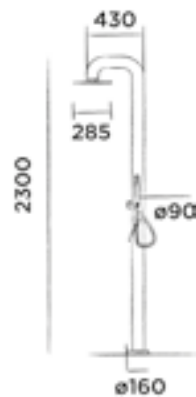

Freestanding shower mixer stainless steel with hand shower

Order code:

200-6210

● Brushed

€ 2.605,-

JEE-O fatline interchangeable shower head 85 (201-6120) included, see page 77/78

JEE-O fatline shower 02TH