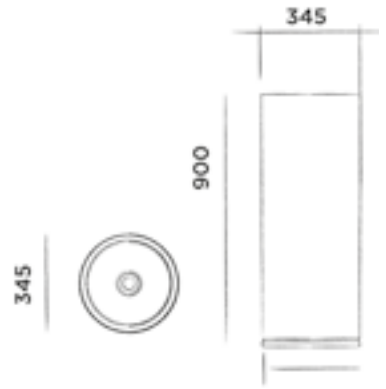

€ 5.560,-

JEE-O soho basin high

Freestanding basin made from DADOquartz
(L 34,5 x W 34,5 x H 90 cm)

Order code:

SWMBAS69

White DADOquartz

€ 1.660,-

JEE-O soho basin