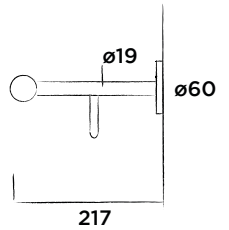

JEE-O bloom towel rack

Wall mounted towel rack stainless steel

(Length 81 cm)

Order code:

601-0076

● Gun metal

€ 395,-

JEE-O bloom shelf