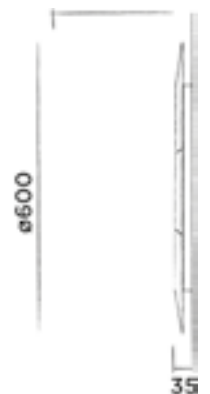

JEE-O bloom mirror 60

Wall mounted mirror with adjustable LED backlight

(ø 60 cm)

Order code:

601-0117

€ 835,-