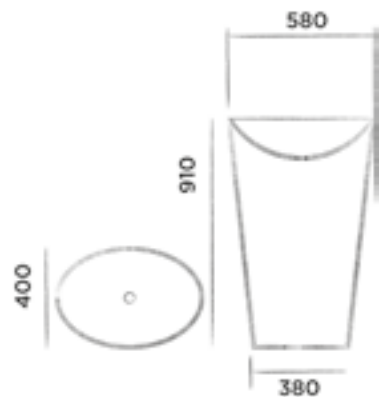

White DADOquartz

€ 1.540,-

JEE-O mango basin

Freestanding basin made from DADOquartz
(L 58 x W 40 x H 91 cm)

Order code:

SWMBAS64

White DADOquartz

€ 1.540,-