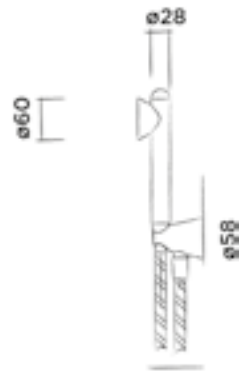

JEE-O cone wall hand shower

Wall mounted hand shower set stainless steel with integrated wall elbow

Order code:

900-6910

● Brushed

€ 400,-

900-6916

● Gun metal

€ 490,-