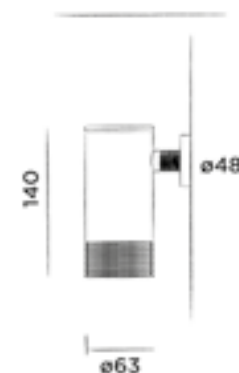

JEE-O soho wall cup

Wall mounted cup and holder stainless steel

Order code:

701-0130

● RAW

€ 180,-

701-0132

● Hammercoated black

€ 180,-