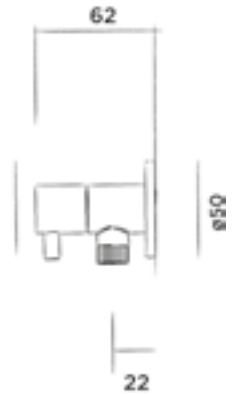

JEE-O angle valve

Angle valve stainless steel

Order code:

001-0030	€	125,-
● Brushed		
001-0033	€	150,-
● Structured black		
001-0034	€	150,-
● Bronze		
001-0035	€	150,-
● Matt gold		
001-0039	€	150,-
● Dark steel