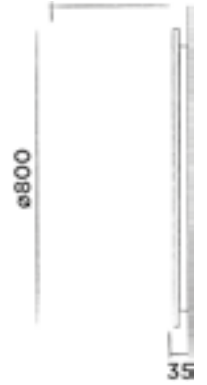

JEE-O slimline mirror 45

Wall mounted mirror with adjustable LED backlight
(W 45 x H 80 cm)

Order code:
801-0217

€ 445,-

801-0227 with clear-view mist-free system

€ 495,-