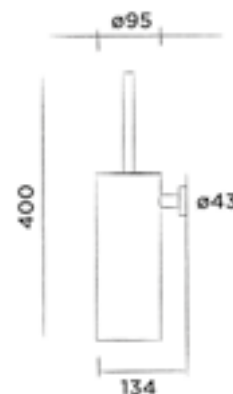

JEE-O slimline toilet brush

Wall mounted toilet brush and holder stainless steel

Order code:

801-0030

● Brushed

€ 180,-

801-0033

● Structured black

€ 210,-

801-0034

● Bronze

€ 210,-

801-0035

● Matt gold

€ 210,-

801-0039

● Dark steel

€ 210,-