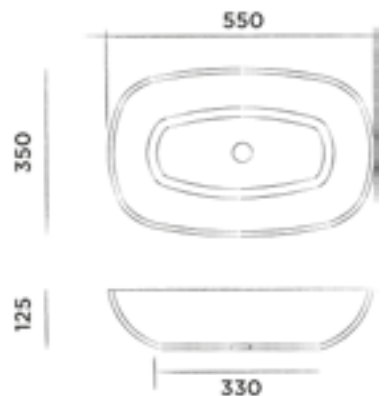

JEE-O amsterdam basin

Top mounted basin made from DADOquartz
(L 55 x W 35 x H 12,5 cm)

Order code:
SWMBAS62

White DADOquartz

€ 750,-