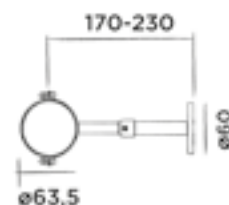

JEE-O fatline wall bracket

Wall bracket stainless steel

Available for the fatline models

Order code:

201-6000

● Brushed

€ 200,-