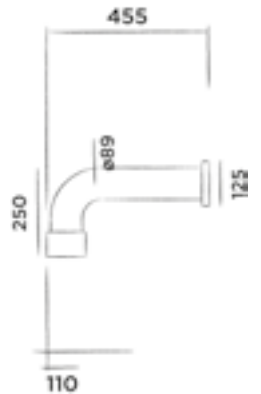

JEE-O soho wall shower

Wall mounted shower stainless steel

Order code:

700-6900

● RAW

€ 965,-

700-6902

● Hammercoated black

€ 965,-