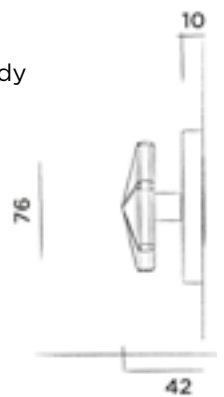

JEE-O bloom diverter

Wall mounted bath/shower diverter stainless steel with concealed body

Order code:

600-2206

● Gun metal

€ 440,-