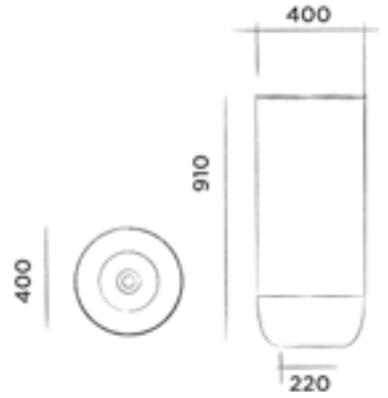

JEE-O flow basin high

Freestanding basin made from DADOquartz
(L 40 x W 40 x H 91 cm)

Order code:

SWMBAS72

White DADOquartz

€ 1.555,-