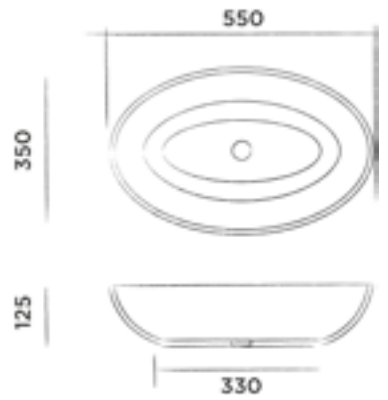

JEE-O london basin

Top mounted basin made from DADOquartz
(L 55 x W 35 x H 12,5 cm)

Order code:

SWMBAS63

White DADOquartz

€ 750,-