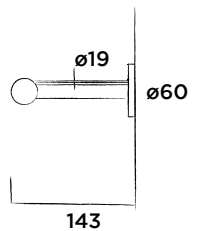

Wall mounted shelf stainless steel

(Length 71 cm)

Order code:

601-0086

● Gun metal

€ 325,-

JEE-O bloom mirror 60

Wall mounted mirror with adjustable LED backlight