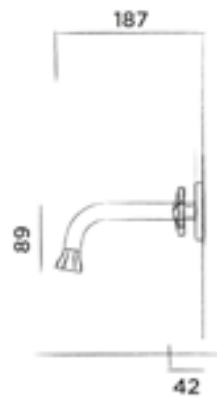

JEE-O bloom wall basin mixer

Wall mounted basin mixer stainless steel with concealed body

Order code:

600-1506

● Gun metal

€ 1.145,-