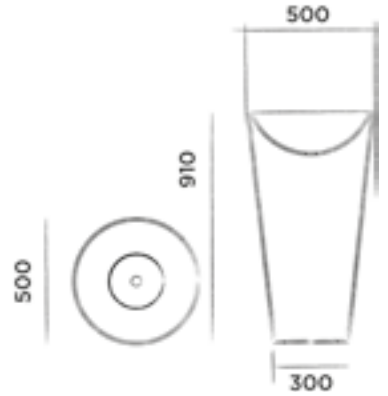

JEE-O anelli basin

Freestanding basin made from DADOquartz
(L 50 x W 50 x H 91 cm)

Order code:

SWMBAS37

White DADOquartz

€ 1.540,-