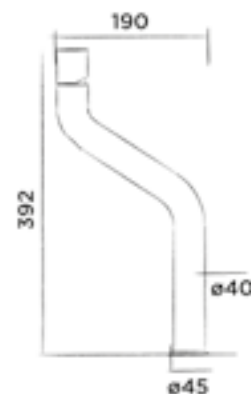

JEE-O flow basin mixer high

Top mounted basin mixer stainless steel

Order code:
500-1750
● Brushed

€ 940,-