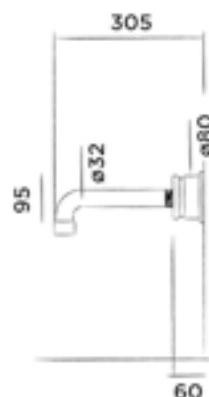

JEE-O soho spout long

Wall mounted spout stainless steel for basin or bath

Order code:

700-3900

● RAW

€ 605,-

700-3902

● Hammercoated black

€ 605,-