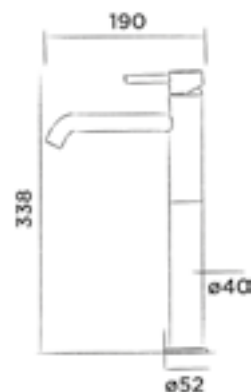

JEE-O slimline basin mixer high

Top mounted basin mixer stainless steel

Order code:

800-1750

● Brushed

€ 350,-

800-1753

● Structured black

€ 425,-

800-1754

● Bronze

€ 425,-

800-1755

● Matt gold

€ 425,-

800-1759

● Dark steel

€ 425,-