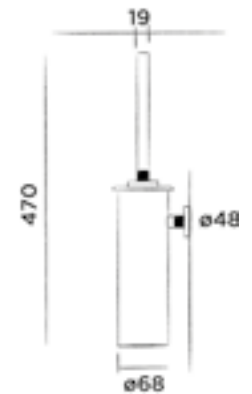

Order code:

701-0030

● RAW

€ 230,-

701-0032

● Hammercoated black

€ 230,-

JEE-O soho toilet brush head