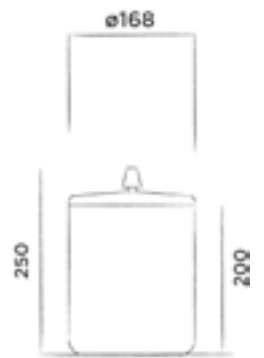

€ 265,-

NEW

JEE-O cone towel holder 30

Wall mounted towel holder stainless steel

(Length 30 cm)

Order code:

901-0080

● Brushed