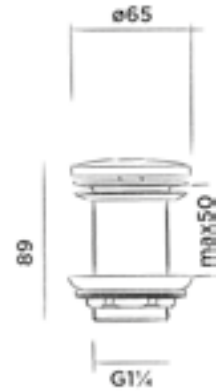

JEE-O basin plug

Basin plug stainless steel, not lockable

Order code:
001-0010

● Brushed

€ 90,-

001-0011

● Polished

€ 130,-

001-0013

● Structured black

€ 140,-

001-0014

● Bronze

€ 140,-

001-0015

● Matt gold

€ 140,-

001-0017

● White

€ 140,-

001-0019

● Dark steel

€ 140,-