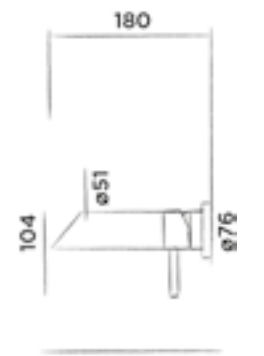

JEE-O pure wall basin mixer set

Wall mounted basin mixer stainless steel with spout and concealed body

Order code:
300-1520
● Brushed
300-1524
● Bronze
300-1525
● Matt gold

€ 940,-

€ 1.115,-

€ 1.115,-