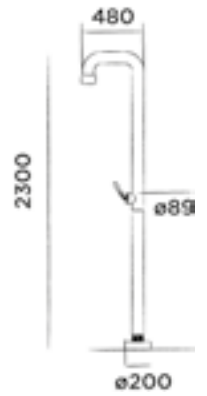

JEE-O soho shower 01

Freestanding shower stainless steel with progressive cartridge

Order code:

700-6100

● RAW

€ 3.050,-

700-6102

● Hammercoated black

€ 3.050,-

Option JEE-O 365 - all weather frost free (001-0365), see page 73