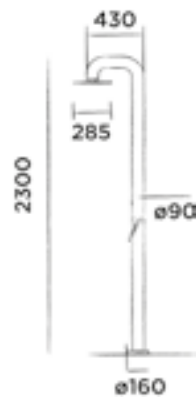

JEE-O fatline shower 01

Freestanding shower mixer stainless steel

Order code:

200-6100

● Brushed

€ 2.395,-

Option JEE-O 365 - all weather frost free (001-0365), see page 73

JEE-O fatline interchangeable shower head 85 (201-6120) included, see page 77/78