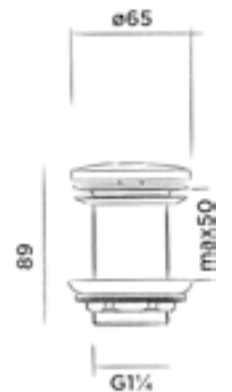

JEE-O basin plug

Basin plug stainless steel, not lockable

Order code:

001-0010

Brushed

€ 90,-

001-0011

Polished

€ 130,-

001-0013

Structured black

€ 140,-

001-0014

Bronze

€ 140,-

001-0015

Matt gold

€ 140,-

001-0017

White

€ 140,-

001-0019

Dark steel

€ 140,-