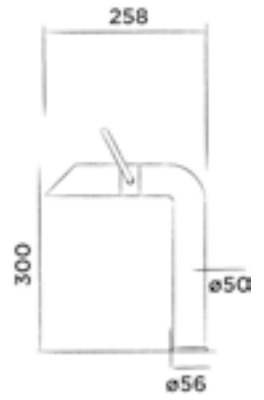

JEE-O pure basin mixer high

Top mounted basin mixer stainless steel with progressive cartridge

Order code:
300-1750
● Brushed

€ 960,-