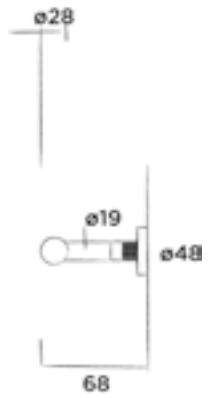

JEE-O soho toilet roll holder

Wall mounted toilet roll holder stainless steel

Order code:

701-0010

● RAW

€ 155,-

701-0012

● Hammercoated black

€ 155,-