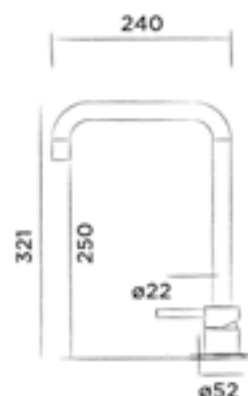

Order code:

800-1770

● Brushed

€ 625,-

800-1773

● Structured black

€ 685,-

800-1774

● Bronze

€ 685,-

800-1775

● Matt gold

€ 685,-

800-1779

● Dark steel

€ 685,-