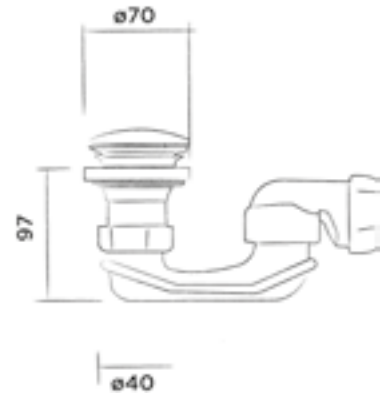

JEE-O bath siphon

Bath siphon, push-up en push-down

Order code:

PSB-C

● Chrome

€ 100,-

PSB-MC

● Matt chrome

€ 155,-

PSB-B

● Structured black

€ 165,-

PSB-W

● White

€ 165,-