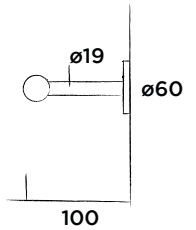

€ 95,-

JEE-O bloom towel holder

Wall mounted towel holder stainless steel

(Length 71 cm)

Order code:

601-0066

● Gun metal

€ 195,-