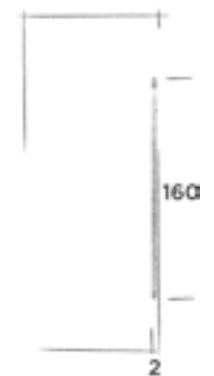

JEE-O flush plate XS

Dual flush stainless steel, compatible with all WISA XS, Schwab Duplo 380 system and Liv-Fix 3800 system
(Length 16 cm)

Order code:

007-0010

● Brushed

€ 285,-

007-0013

● Structured black

€ 300,-

007-0014

● Bronze

€ 300,-

007-0015

● Matt gold

€ 300,-

007-0017

● White

€ 300,-

007-0019

● Dark steel

€ 300,-