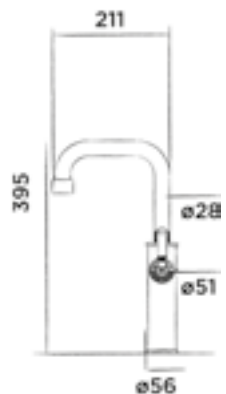

JEE-O soho basin mixer

Top mounted basin mixer stainless steel with progressive cartridge

Order code:

700-1750

● RAW

€ 1.215,-

700-1752

● Hammercoated black

€ 1.215,-