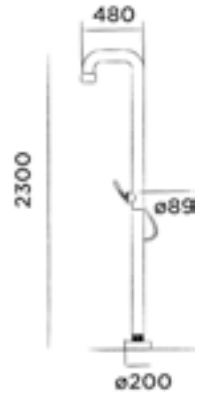

JEE-O soho shower 02

Freestanding shower stainless steel with progressive cartridge and hand shower

Order code:

700-6210

● RAW

€ 3.315,-

700-6212

● Hammercoated black

€ 3.315,-