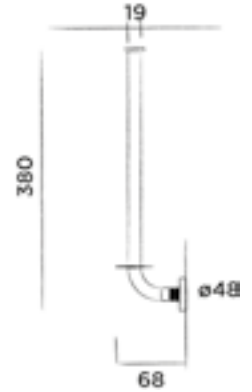

701-0020

● RAW

€ 190,-

701-0022

● Hammercoated black

€ 190,-

JEE-O soho toilet brush

Wall mounted toilet brush and holder stainless steel