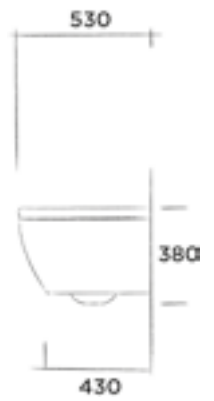

Order code:

007-1007

● White

€ 965,-

007-1003

● Black

€ 995,-

JEE-O toilet seat