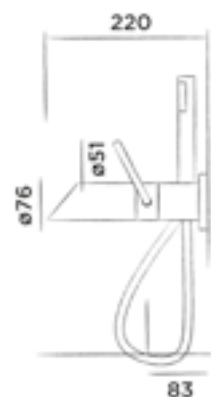

JEE-O pure wall bath mixer

Wall mounted bath mixer stainless steel with progressive cartridge, diverter and hand shower

Order code:
300-3510
● Brushed

€ 1.015,-