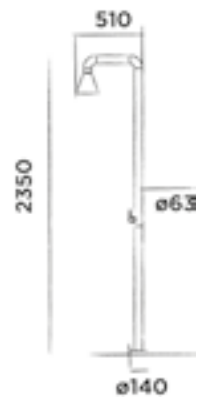

JEE-O cone shower 01

Freestanding shower mixer stainless steel

Order code:

900-6100

● Brushed

€ 2.400,-

900-6106

● Gun metal

€ 2.800,-