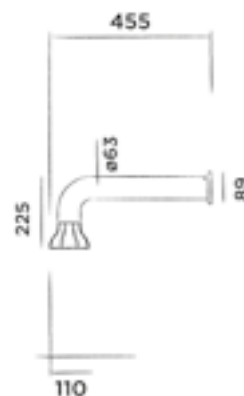

JEE-O bloom wall shower

Wall mounted shower stainless steel

Order code:

600-6906

● Gun metal

€ 875,-