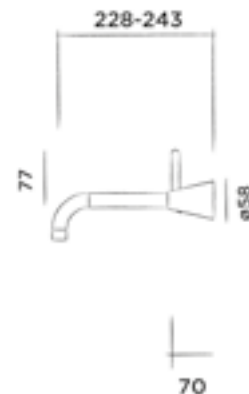

JEE-O cone wall basin mixer

Wall mounted basin mixer stainless steel with concealed body

Order code:

900-1500

● Brushed

€ 750,-

900-1506

● Gun metal

€ 880,-