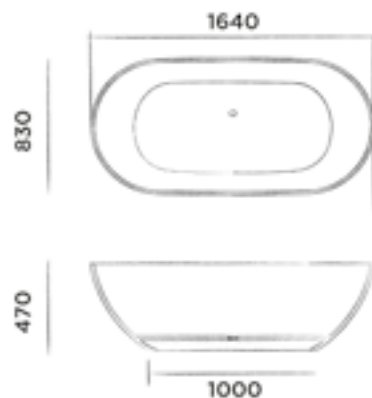

JEE-O dubai bath

Freestanding bath made from DADOquartz
with integrated overflow
(L 164 x W 83 x H 47 cm)

Order code:

SBM059

White DADOquartz

€ 3.150,-