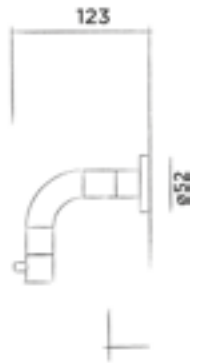

JEE-O slimline cold water tap

Wall mounted cold water tap stainless steel

Order code:

800-3730

● Brushed

€ 200,-

800-3733

● Structured black

€ 225,-

800-3734

● Bronze

€ 225,-

800-3735

● Matt gold

€ 225,-

800-3739

● Dark steel

€ 225,-