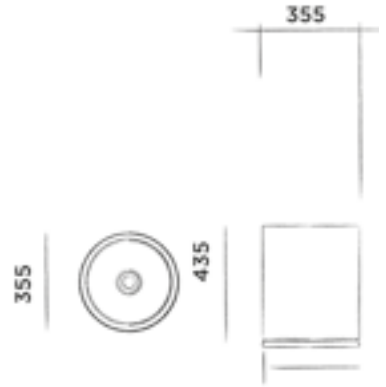

JEE-O soho basin

Top mounted basin made from DADOquartz
(L 35,5 x W 35,5 x H 43,5 cm)

Order code:

SWMBAS70

White DADOquartz

€ 1.140,-