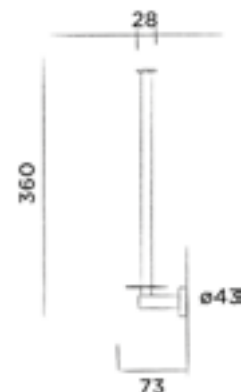

JEE-O slimline spare roll holder

Wall mounted spare toilet roll holder stainless steel

Order code:

801-0020	€	105,-
● Brushed		
801-0023	€	125,-
● Structured black		
801-0024	€	125,-
● Bronze		
801-0025	€	125,-
● Matt gold		
801-0029	€	125,-
● Dark steel