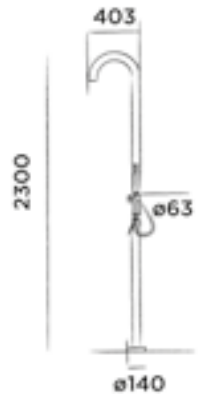

JEE-O original shower 02

Freestanding shower mixer stainless steel with hand shower

Order code:
100-6210
● Brushed

€ 2.090,-

JEE-O original interchangeable shower head 150 (101-6140) included, see page 77