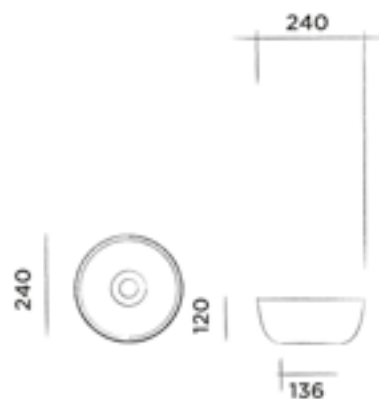

JEE-O flow basin small

Top mounted basin made from DADOquartz small
(L 24 x B 24 x H 12 cm)

Order code:

SWMBAS119

White DADOquartz

€ 325,-