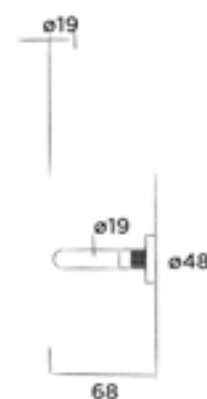

JEE-O soho towel holder

Wall mounted towel holder stainless steel

(Length 60 cm)

Order code:

701-0060

● RAW

€ 200,-

701-0062

● Hammercoated black

€ 200,-