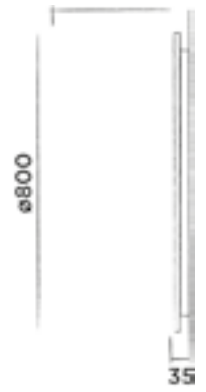

JEE-O slimline mirror 18

Wall mounted mirror
(W 18 x H 80 cm)

Order code:
801-0117

€ 150,-

801-0127 with adjustable LED backlight

€ 375,-