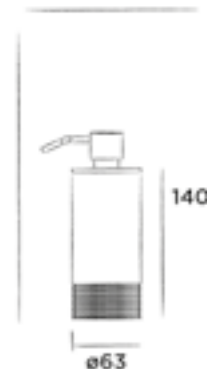

JEE-O soho soap dispenser

Freestanding soap dispenser stainless steel

Order code:

701-0050

● RAW

€ 190,-

701-0052

● Hammercoated black

€ 190,-