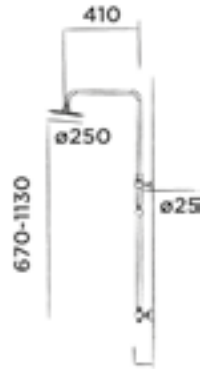

● Dark steel

€ 1.695,-

JEE-O slimline shower head small

Shower head stainless steel

(ø 25 cm and 91 nozzles)

Order code:

800-6120

● Brushed