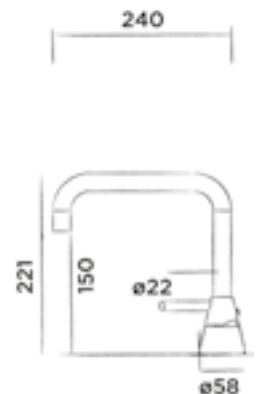

JEE-O cone 2 hole mixer set low

Two-hole top mounted basin mixer set stainless steel

Order code:

900-1760

● Brushed

€ 790,-

900-1766

● Gun metal

€ 950,-