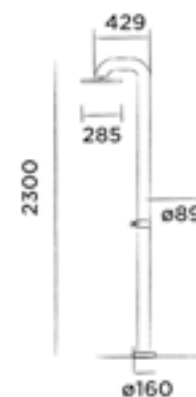

200-6500

● Brushed

€ 2.335,-

Option JEE-O 365 - all weather frost free (001-0365), see page 73

Recommended JEE-O fatline wall bracket (201-6000), see pag 76

JEE-O fatline shower 04

Freestanding shower mixer stainless steel