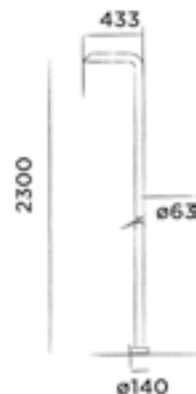

JEE-O pure shower 01

Freestanding shower mixer stainless steel

Order code:
300-6100
● Brushed

€ 1.695,-