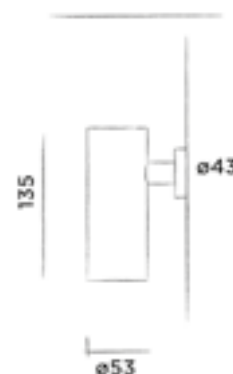

JEE-O slimline wall cup

Wall mounted cup and holder stainless steel

Order code:

801-0130

● Brushed

€ 110,-

801-0133

● Structured black

€ 130,-

801-0134

● Bronze

€ 130,-

801-0135

● Matt gold

€ 130,-

801-0139

● Dark steel

€ 130,-