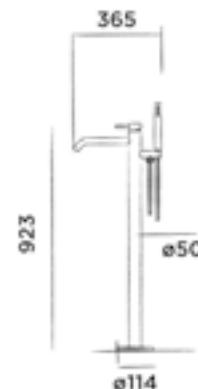

JEE-O slimline bath mixer 02

Freestanding bath mixer stainless steel with diverter cartridge and hand shower

Order code:

800-3010

● Brushed

€ 1.570,-

800-3013

● Structured black

€ 1.885,-

800-3014

● Bronze

€ 1.885,-

800-3015

● Matt gold

€ 1.885,-

800-3019

● Dark steel

€ 1.885,-