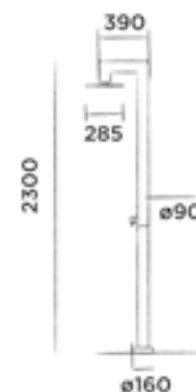

JEE-O fatline shower 04

Freestanding shower mixer stainless steel

Order code:

200-6400

● Brushed

€ 2.310,-

Option JEE-O 365 - all weather frost free (001-0365), see page 73