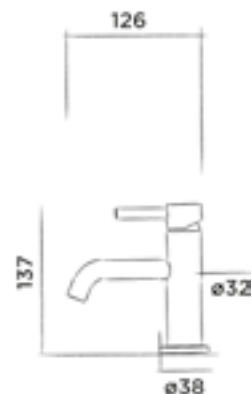

JEE-O slimline pillar tap

Top mounted cold water tap stainless steel

Order code:

800-1710

● Brushed

€ 190,-

800-1713

● Structured black

€ 210,-

800-1714

● Bronze

€ 210,-

800-1715

● Matt gold

€ 210,-

800-1719

● Dark steel

€ 210,-