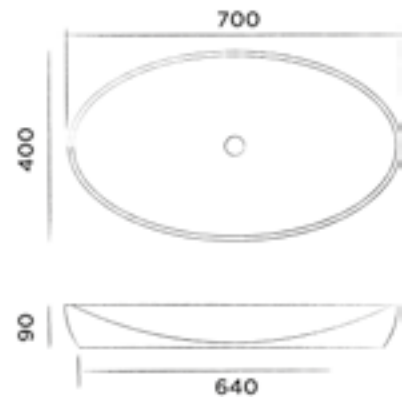

JEE-O maya basin

Top mounted basin made from DADOquartz
(L 70 x W 40 x H 9 cm)

Order code:

SWMBAS48

White DADOquartz

€ 980,-