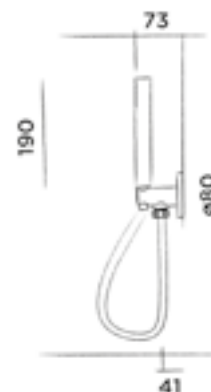

JEE-O slimline wall hand shower

Wall mounted hand shower set stainless steel with integrated wall elbow

Order code:

800-6910	Brushed	€	295,-
800-6913	Structured black	€	345,-
800-6914	Bronze	€	345,-
800-6915	Matt gold	€	345,-
800-6919	Dark steel	€	345,-