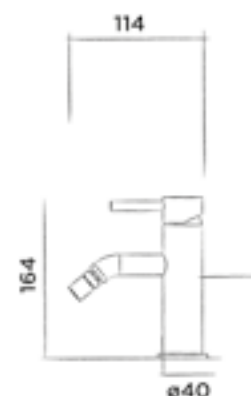

JEE-O slimline pillar tap

Top mounted cold water tap stainless steel

Order code:

800-1710

● Brushed

€ 190,-

800-1713

● Structured black