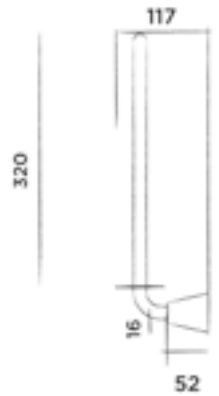

JEE-O cone spare roll holder

Wall mounted spare toilet roll holder stainless steel

Order code:

901-0020

● Brushed

€ 175,-

901-0026

● Gun metal

€ 185,-