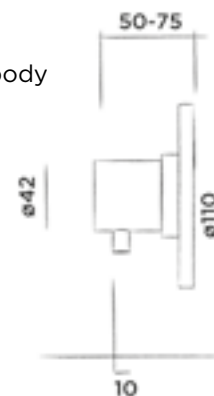

Order code:

800-2600	Brushed	€	470,-
800-2603	Structured black	€	530,-
800-2604	Bronze	€	530,-
800-2605	Matt gold	€	530,-
800-2609	Dark steel	€	530,-

JEE-O slimline valve

Wall mounted valve stainless steel with concealed body