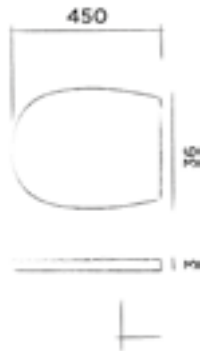

Replacement toilet seat soft close quick release

Order code:

007-2007

● White

€ 320,-

007-2003

● Black

€ 330,-