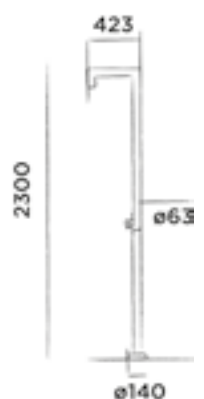

JEE-O original shower 04

Freestanding shower mixer stainless steel

Order code:
100-6400
● Brushed

€ 1.830,-

Option JEE-O 365 - all weather frost free (001-0365), see page 73