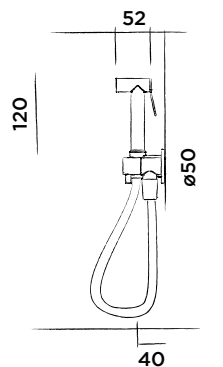

JEE-O slimline bidet spray

Wall mounted bidet spray with hose and holder stainless steel

NEW

Order code:

800-6940

● Brushed

€ 135,-

800-6943

● Structured black

€ 165,-

800-6944

● Bronze

€ 165,-

800-6945

● Matt gold

€ 165,-

800-6949

● Dark steel

€ 165,-