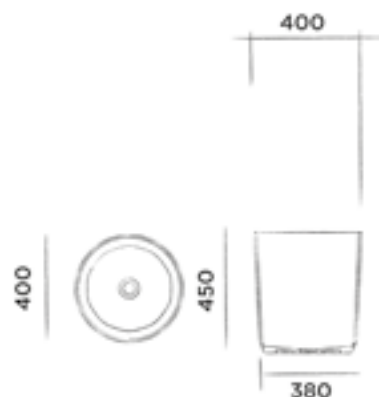

JEE-O bloom basin

Top mounted basin made from DADOquartz
(L 40 x W 40 x H 45 cm)

Order code:
SWMBAS82

White DADOquartz

€ 1.140,-