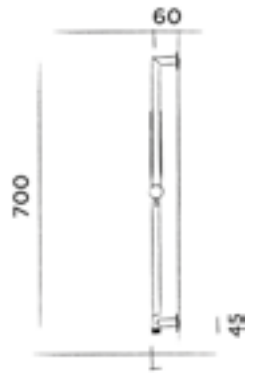

JEE-O slimline wall shower bar

Wall mounted hand shower set stainless steel with integrated sliding bar

Order code:

800-6920

● Brushed

€ 435,-

800-6923

● Structured black

€ 475,-

800-6924

● Bronze

€ 475,-

800-6925

● Matt gold

€ 475,-

800-6929

● Dark steel

€ 475,-

JEE-O slimline shower set

Wall mounted shower stainless steel with thermostatic mixer, hand shower and integrated sliding bar

Order code:

800-6610

● Brushed

€ 1.490,-

800-6613

● Structured black

€ 1.695,-

800-6614

● Bronze

€ 1.695,-

800-6615

● Matt gold

€ 1.695,-

800-6619

● Dark steel

€ 1.695,-