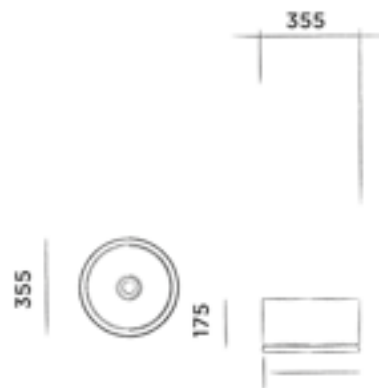

JEE-O soho basin low

Top mounted basin made from DADOquartz
(L 35,5 x W 35,5 x H 17,5 cm)

Order code:

SWMBAS71

White DADOquartz

€ 985,-