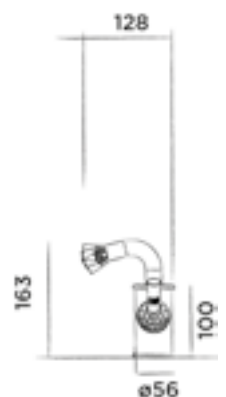

JEE-O soho bidet

Top mounted bidet faucet stainless steel

Order code:

700-4100

● RAW

€ 1.135,-

700-4102

● Hammercoated black

€ 1.135,-