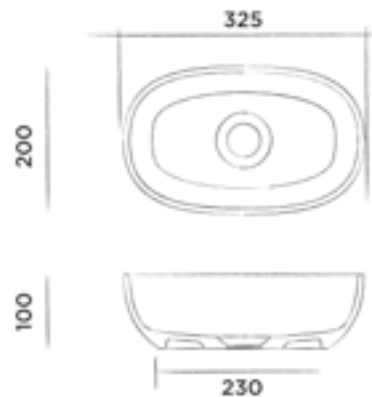

JEE-O amsterdam basin small

Top mounted basin made from DADOquartz small
(L 32.5 x B 20 x H 10 cm)

Order code:

SWMBAS110

White DADOquartz

€ 295,-