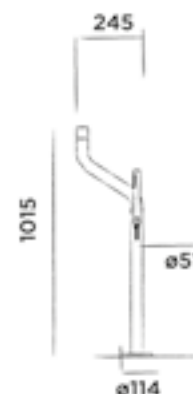

JEE-O flow shower 02

Freestanding shower mixer stainless steel with progressive cartridge and hand shower

Order code:

500-6210

● Brushed

€ 1.885,-

JEE-O flow wall shower

Wall mounted shower mixer stainless steel with progressive cartridge and hand shower

Order code:

500-6910

● Brushed

€ 1.885,-

JEE-O flow bath mixer

Freestanding bath mixer stainless steel with progressive cartridge, diverter and hand shower

Order code:

500-3010

● Brushed

€ 1.665,-

JEE-O flow basin mixer floor

Freestanding basin mixer stainless steel

Order code:

500-1300

● Brushed

€ 1.435,-

JEE-O flow wall basin mixer towel bar

Wall mounted basin mixer stainless steel with integrated towel bar

Order code:

500-1570 left

● Brushed

€ 1.165,-

500-1520 right

● Brushed

€ 1.165,-

Model left is shown here