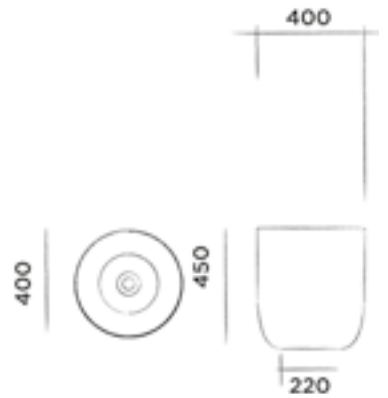

JEE-O flow basin low

Top mounted basin made from DADOquartz low
(L 40 x B 40 x H 20 cm)

Order code:

SWMBAS125

White DADOquartz

€ 895,-

JEE-O flow basin small

Top mounted basin made from DADOquartz small
(L 24 x B 24 x H 12 cm)