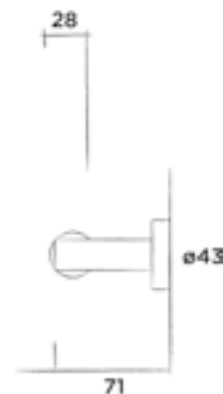

JEE-O slimline toilet roll holder

Wall mounted toilet roll holder stainless steel

Order code:

801-0010	€	95,-
● Brushed		
801-0013	€	100,-
● Structured black		
801-0014	€	100,-
● Bronze		
801-0015	€	100,-
● Matt gold		
801-0019	€	100,-
● Dark steel