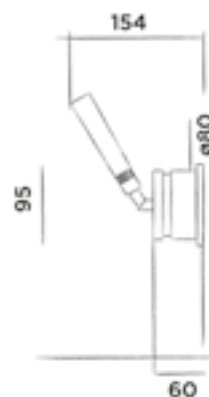

JEE-O soho mixer two way valve

Wall mounted mixer stainless steel with progressive cartridge and concealed body

Order code:

700-2200

● RAW

€ 895,-

700-2202

● Hammercoated black

€ 895,-