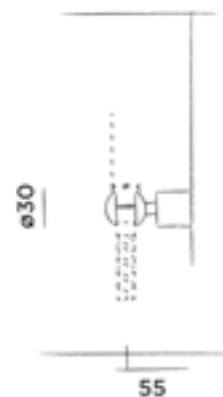

● Dark steel

€ 160,-

JEE-O shower hose

Shower hose stainless steel

(length 150 cm)

Order code:

001-0050

● Brushed