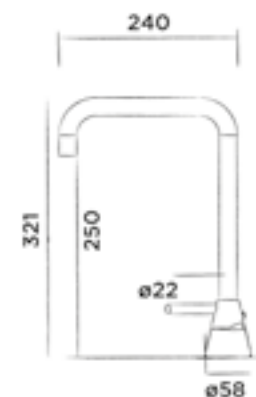

JEE-O cone 2 hole mixer set high

Two-hole top mounted basin mixer set stainless steel

Order code:

900-1770

● Brushed

€ 800,-

900-1776

● Gun metal

€ 960,-