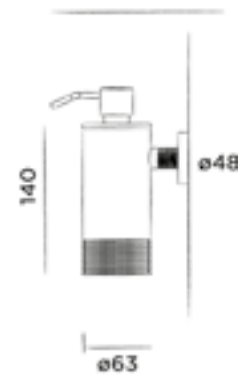

JEE-O soho wall soap dispenser

Wall mounted soap dispenser and holder stainless steel

Order code:

701-0040

● RAW

€ 200,-

701-0042

● Hammercoated black

€ 200,-